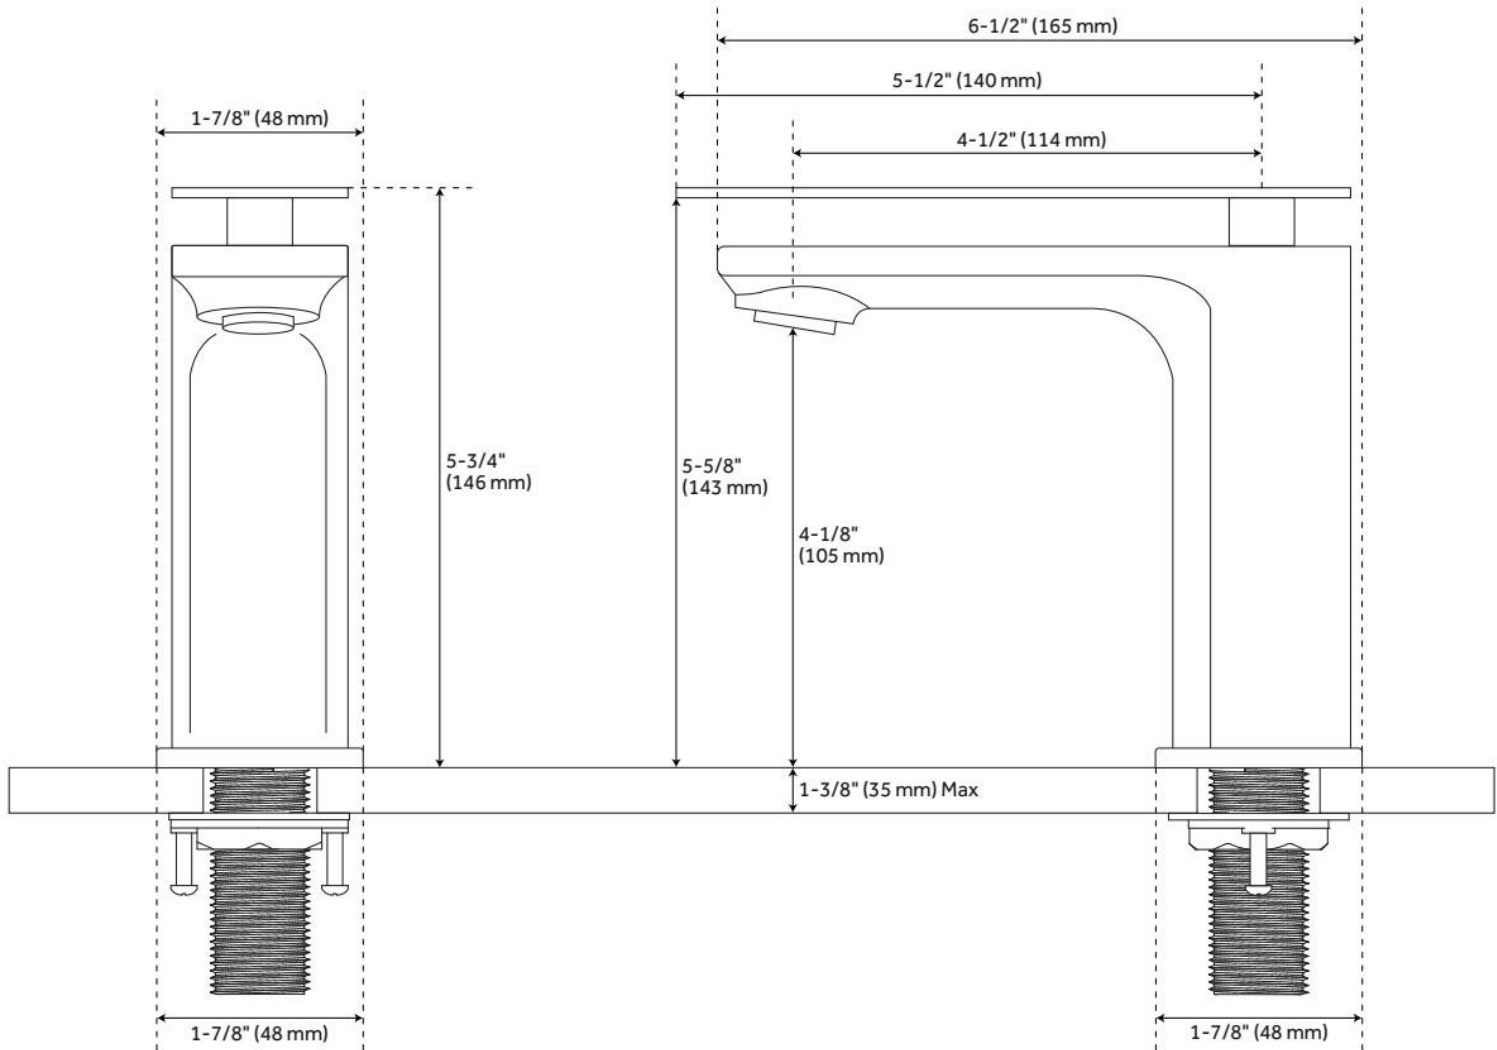

QUILL SINGLE-HOLE BATHROOM FAUCET

SKU: 951333

Code: SH461700, SH461701, SH461702, SH461703

REVISED 5/21/2024