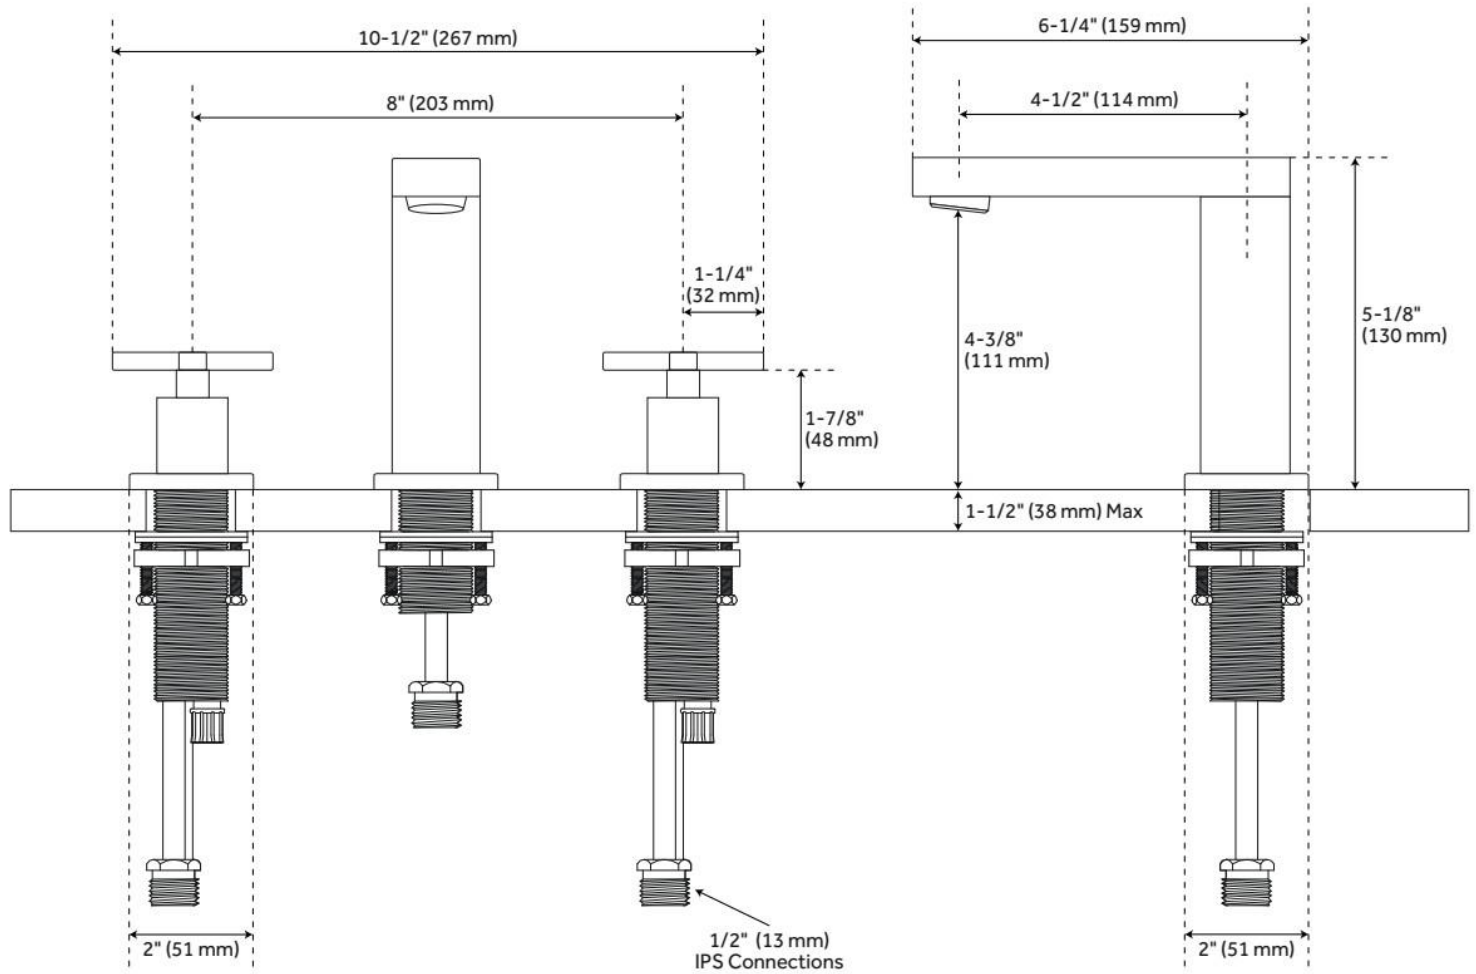

BILANCIO WIDESPREAD BATHROOM FAUCET

SKU: 951335

Code: SH461707, SH461708, SH461709

FEATURES

Material: Metal construction for strength and durability

Installation Type: Widespread

Flow Rate: 1.2 gpm (4.5 L/min) @ 60 psi

Cartridge Type: Ceramic Disc

Swivel Spout: No

Drain Type: Metal push-pop with overflow

WaterSense by IAPMO, LISTED ID: AF5152-6

ADDITIONAL FEATURES

- Drain is compatible with sinks that have an overflow hole.

REVISED 5/15/2024

BILANCIO WIDESPREAD BATHROOM FAUCET

SKU: 951335

Code: SH461707, SH461708, SH461709

REVISED 5/15/2024