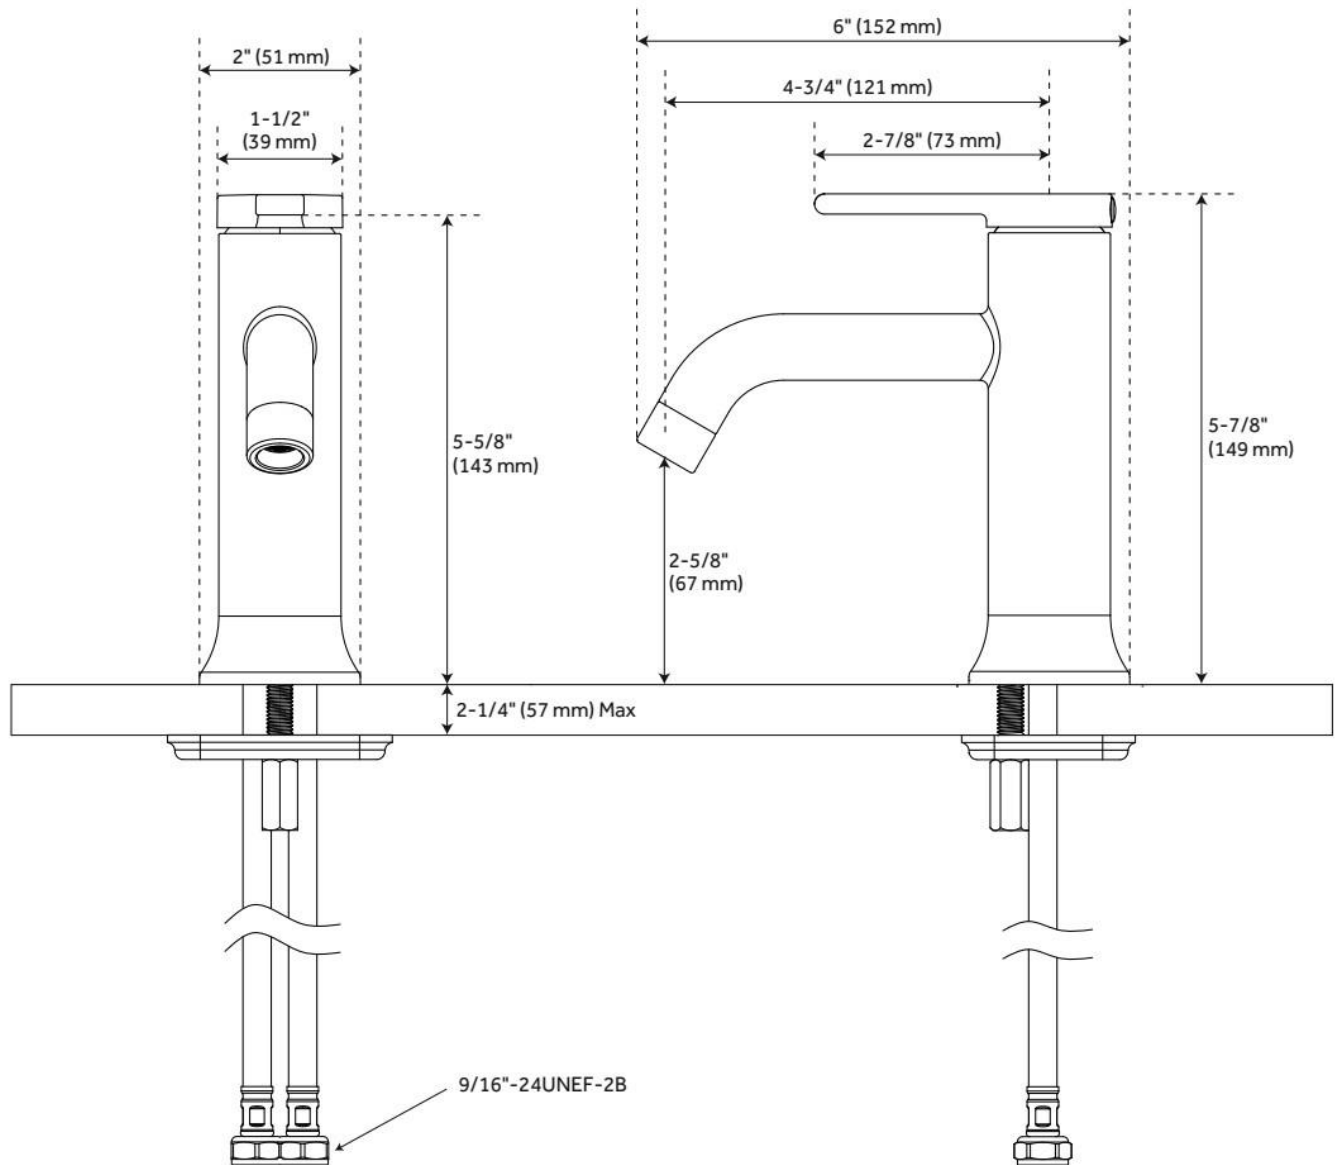

## FEATURES

Material: Metal construction for strength and durability

Faucet Centers: Single-Hole

Installation Type: Single-Hole

Flow Rate: 1.2 gpm (4.5 L/min) @ 60 psi

Cartridge Type: Ceramic Disc

Swivel Spout: No

Drain Type: Metal push-pop with overflow

Optional Accessory: Optional deck plate: SHLZ4DP\*

IAPMO PMG, ASME A112.18.1/CSA B125.1, NSF/ANSI 372, NSF/ANSI 61, NSF/ANSI/CAN 61, NSF/ANSI/CAN 61-9:Q≤1, CEC Listed, WaterSense by IAPMO, Massachusetts Accepted, LISTED ID: SHLZ1HLLEV\*, SHWSCLZ107LH\*

## ADDITIONAL FEATURES

- Drain is compatible with sinks that have an overflow hole.
- A knurled and smooth aerator is included with the faucet.

REVISED 10/22/2024

# LENTZ SINGLE-HOLE BATHROOM FAUCET

SKU: 951344

Code: SHWSCLZ107LH, SHLZ1HLLEV

REVISED 10/22/2024