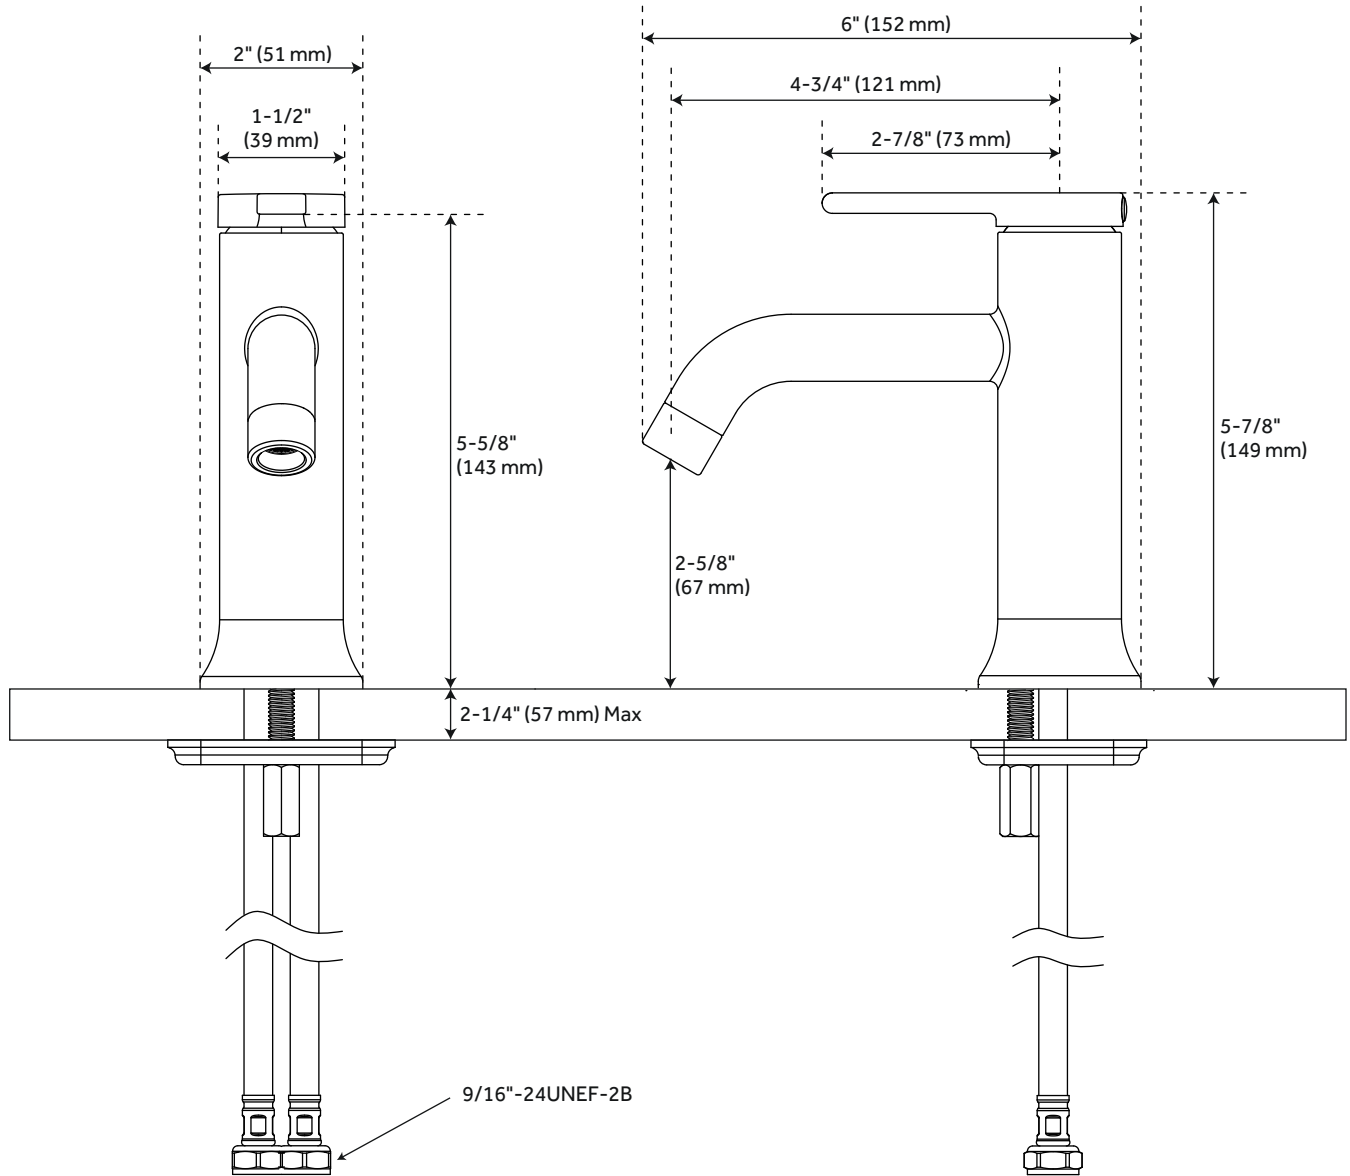

LENTZ SINGLE-HOLE BATHROOM FAUCET

SKU: 951344

Code: SHWSCLZ100LH, SHWSCLZ107LH, SHLZ1HLLEV

FEATURES

Installation Type: Single-Hole
Design: Modern
Material: Brass
Length: 2"
Width: 6"
Height: 5-7/8"
Base Plate Diameter: 2"
Faucet Centers: Single-Hole
Fits Drain Hole Size: 1-1/2"
Drain Included: Yes
Faucet Material: Brass
Handle Type: Lever
Handle Length: 2-7/8"
IPS: 1/2"
Flow Rate: 1.2 gpm (4.5 L/min) @ 60 psi
Height To Spout: 3"
Spout Reach: 4-3/4"
Handle Height: 5-5/8"
Ceramic Disc Cartridges: Yes
Hot and Cold Indicators: No

LENTZ SINGLE-HOLE BATHROOM FAUCET

SKU: 951344

Code: Code: SHWSCLZ107LH, SHLZ1HLLLEV

ADDITIONAL FEATURES

- Drain is compatible with sinks that have an overflow hole.
- A knurled and smooth aerator is included with the faucet.
- Optional deck plate available that can be used to hide holes when retrofitting from a widespread faucet. (SHLZ4DP)

REVISED 8/22/2023

LENTZ SINGLE-HOLE BATHROOM FAUCET

SKU: 951344

SHWSCLZ107LH, SHLZ1HLLEV

All dimensions and specifications are nominal and may vary. Use actual products for accuracy in critical situations.