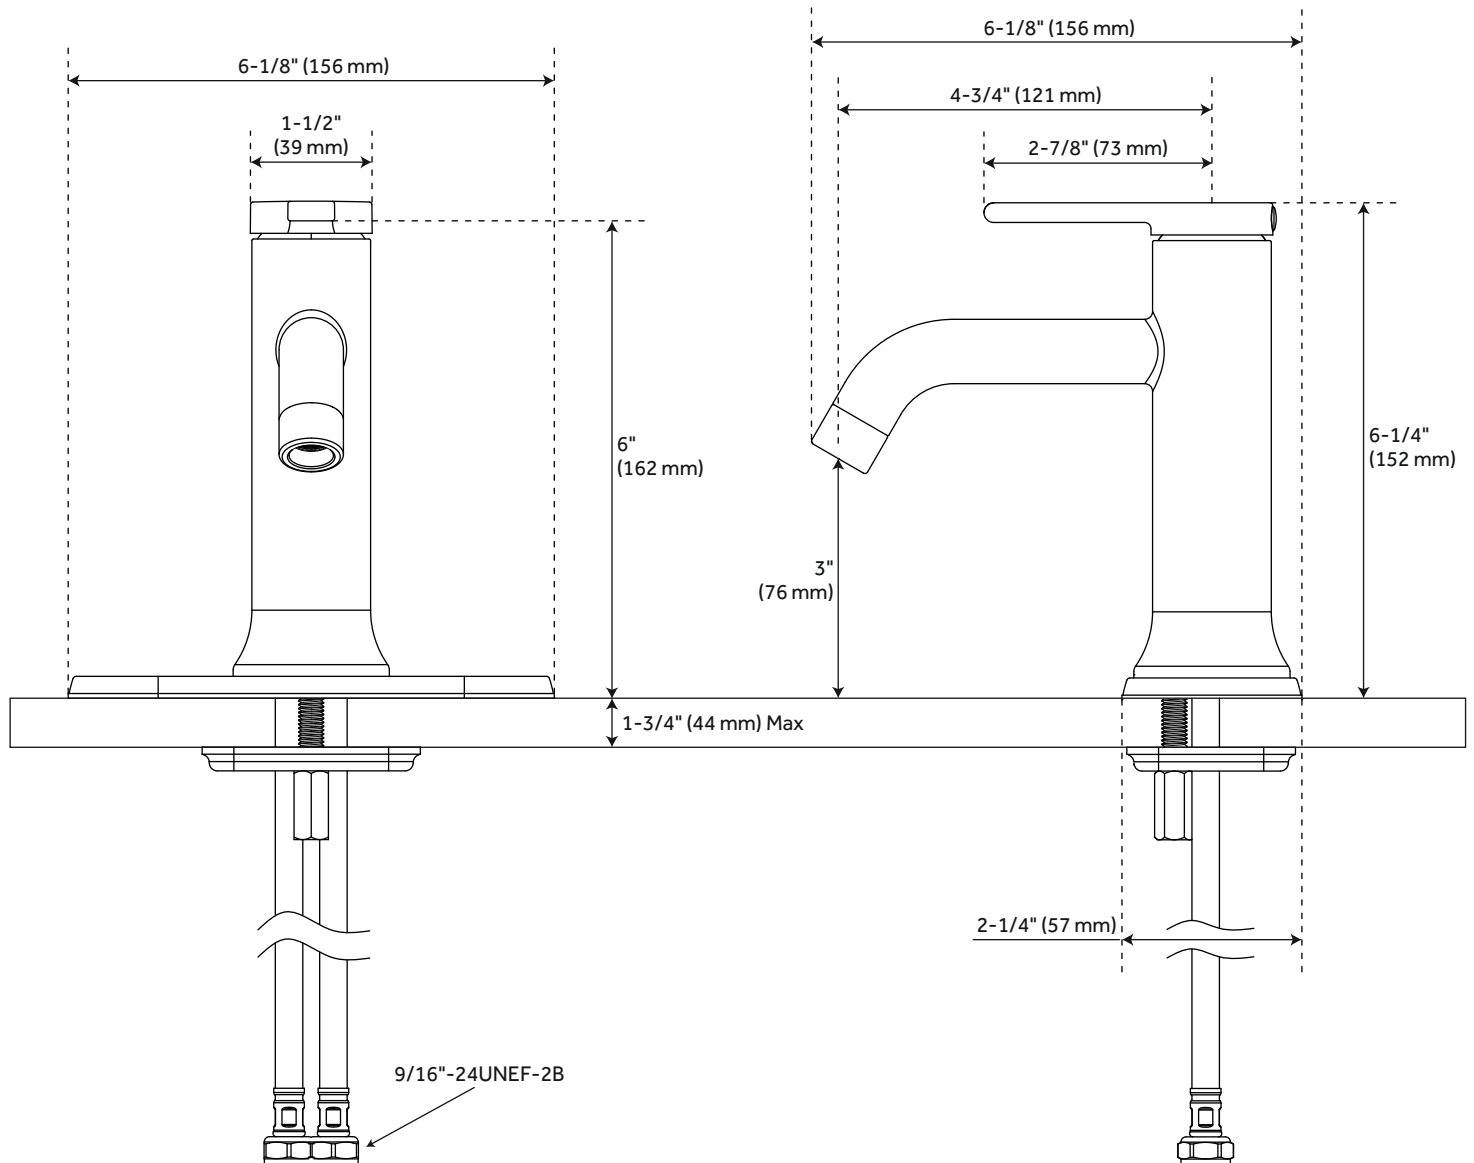

LENTZ SINGLE-HOLE BATHROOM FAUCET WITH DECK PLATE

SKU: 951345

Code: SHWSCLZ100LH, SHLZ1HLLEV, SHLZ4DP

FEATURES

Installation Type: Single-Hole
Design: Modern
Material: Brass
Length: 6-1/8"
Width: 6"
Height: 5-7/8"
Faucet Centers: Single-Hole
Overflow Hole: true
Fits Drain Hole Size: 1-1/2"
Drain Included: Yes
Faucet Material: Brass
Handle Type: Lever
Handle Length: 2-7/8"
Base Plate Width: 2-1/4"
IPS: 1/2"
Flow Rate: 1.2 gpm (4.5 L/min) @ 60 psi
Height To Spout: 3"
Spout Reach: 4-3/4"
Handle Height: 6"
Ceramic Disc Cartridges: Yes
Hot and Cold Indicators: No

IAPMO PMG

ASME A112.18.1/CSA B125.1

LISTED ID: SHWSCLZ100LH, SHLZ1HLLEV, SHLZ4DP

REVISED 3/16/2023

LENTZ SINGLE-HOLE BATHROOM FAUCET WITH DECK PLATE

SKU: 951345

Code: SHWSCLZ100LH, SHLZ1HLLEV, SHLZ4DP

ADDITIONAL FEATURES

- Drain is compatible with sinks that have an overflow hole.
- A knurled and smooth aerator is included with the faucet.

REVISED 3/16/2023

LENTZ SINGLE-HOLE BATHROOM FAUCET WITH DECK PLATE

SKU: 951345

SHWSCLZ100LH, SHLZ1HLLEV, SHLZ4DP