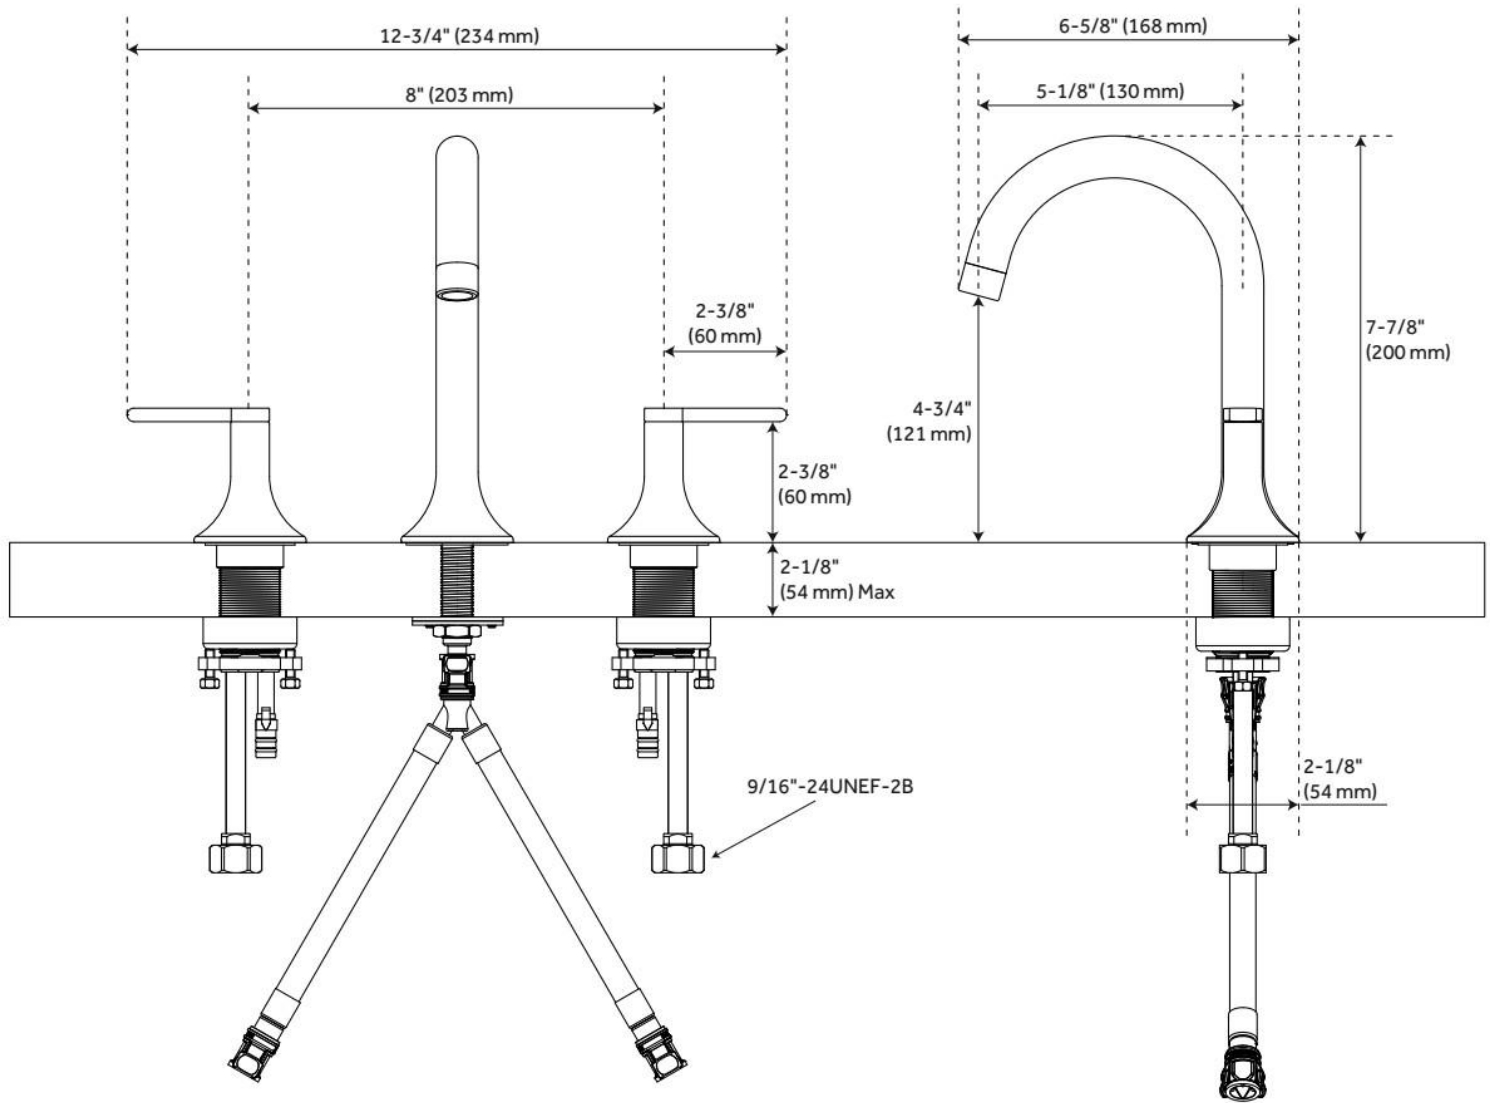

LENTZ WIDESPREAD BATHROOM FAUCET - LEVER HANDLES

SKU: 951346

Code: SHWSCLZ807LH, SHLZWSLEV, SHWSCLZ800LH

FEATURES

Material: Metal construction for strength and durability

Installation Type: Widespread

Flow Rate: 1.2 gpm (4.5 L/min) @ 60 psi

Cartridge Type: Ceramic Disc

Swivel Spout: No

Drain Type: Metal push-pop with overflow

IAPMO PMG, ASME A112.18.1/CSA B125.1, NSF/ANSI 372, NSF/ANSI 61, NSF/ANSI/CAN 61, NSF/ANSI/CAN 61-9:Q≤1, CEC Listed, WaterSense by IAPMO, Massachusetts Accepted, LISTED ID: SHLZWSLEV*, SHWSCLZ807LH*

ADDITIONAL FEATURES

- Drain is compatible with sinks that have an overflow hole.
- A knurled and smooth aerator is included with the faucet.

REVISED 5/15/2024

LENTZ WIDESPREAD BATHROOM FAUCET - LEVER HANDLES

SKU: 951346

Code: SHWSCLZ807LH, SHLZWSLEV, SHWSCLZ800LH

REVISED 5/15/2024