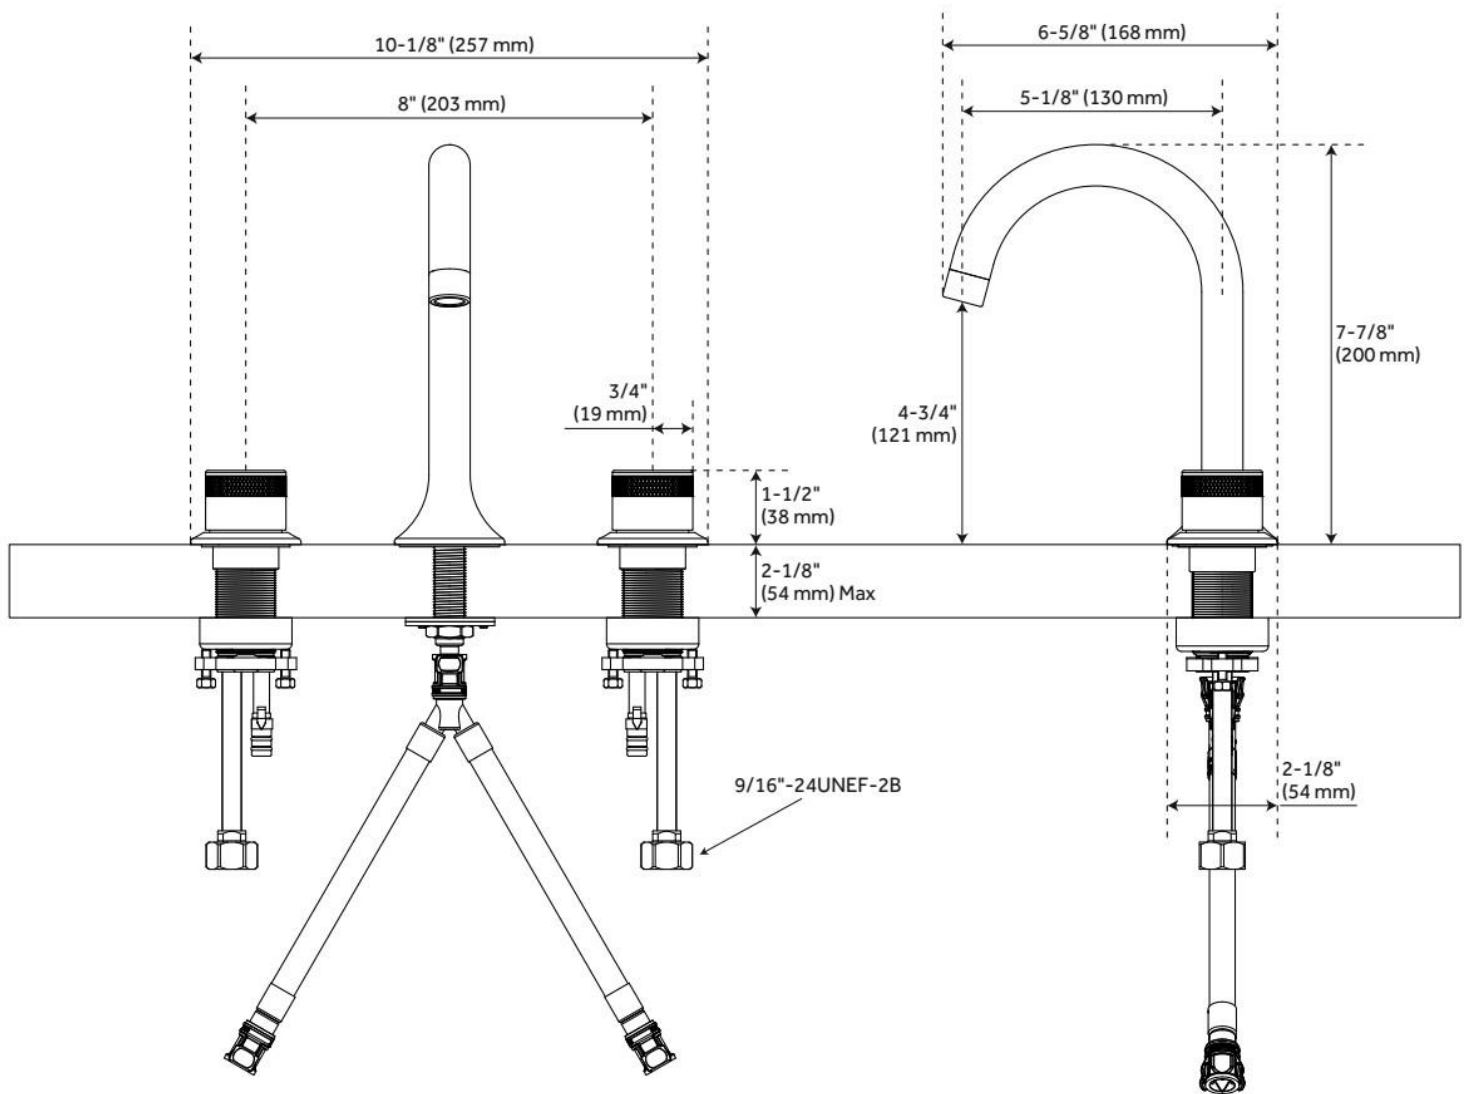

## FEATURES

Material: Metal construction for strength and durability

Installation Type: Widespread

Flow Rate: 1.2 gpm (4.5 L/min) @ 60 psi

Cartridge Type: Ceramic Disc

Swivel Spout: No

Drain Type: Metal push-pop with overflow

## ADDITIONAL FEATURES

- Drain is compatible with sinks that have an overflow hole.
- A knurled and smooth aerator is included with the faucet.

REVISED 5/15/2024

# LENTZ WIDESPREAD BATHROOM FAUCET - KNOB HANDLES

SKU: 951347

Code: SHWSCLZ807LH, SHLZWSKNOB, SHWSCLZ800LH

REVISED 5/15/2024