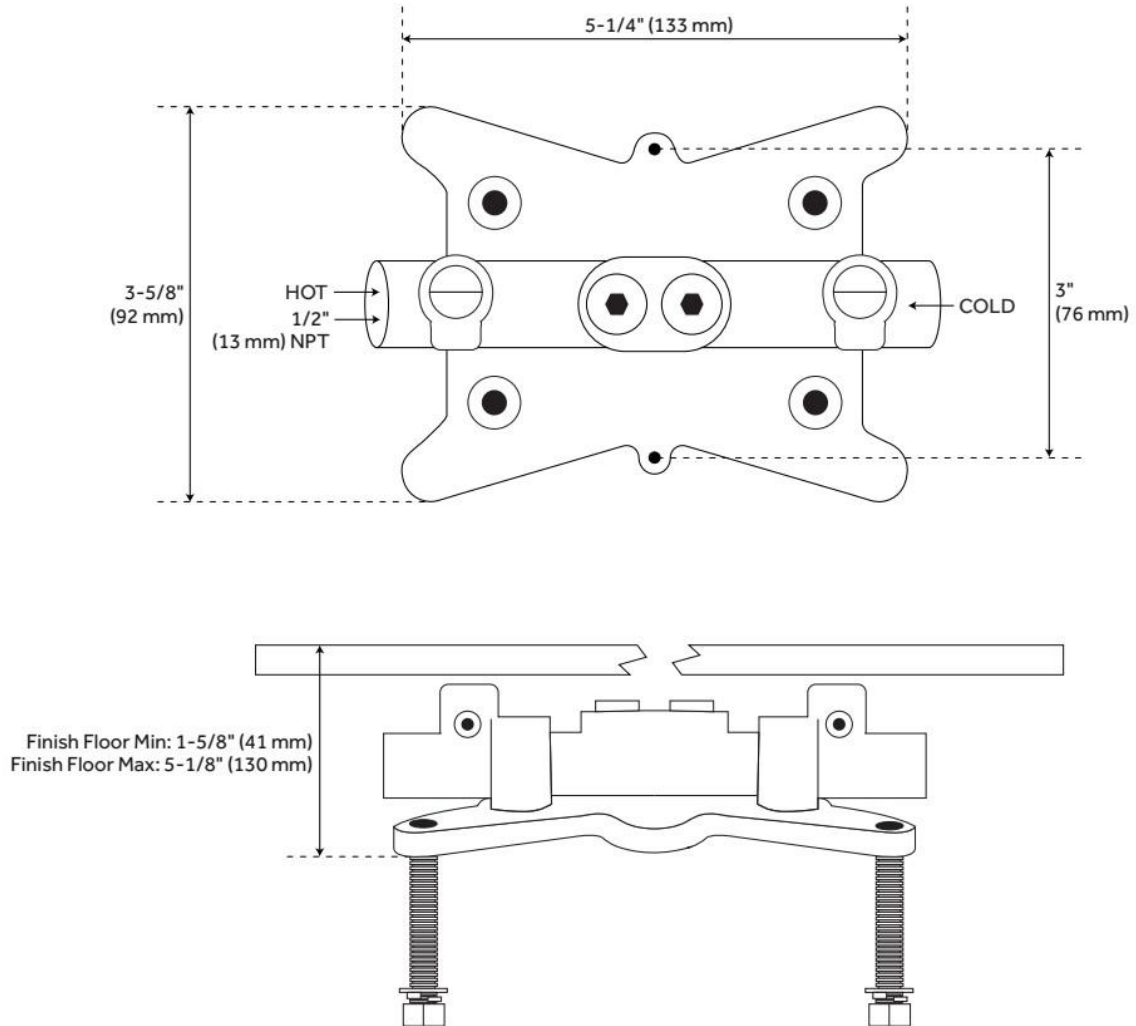

FREESTANDING TUB FAUCET ROUGH-IN VALVE WITH STOPS

SKU: 448006
Code: SHFSR2000WS

REVISED 5/13/2024