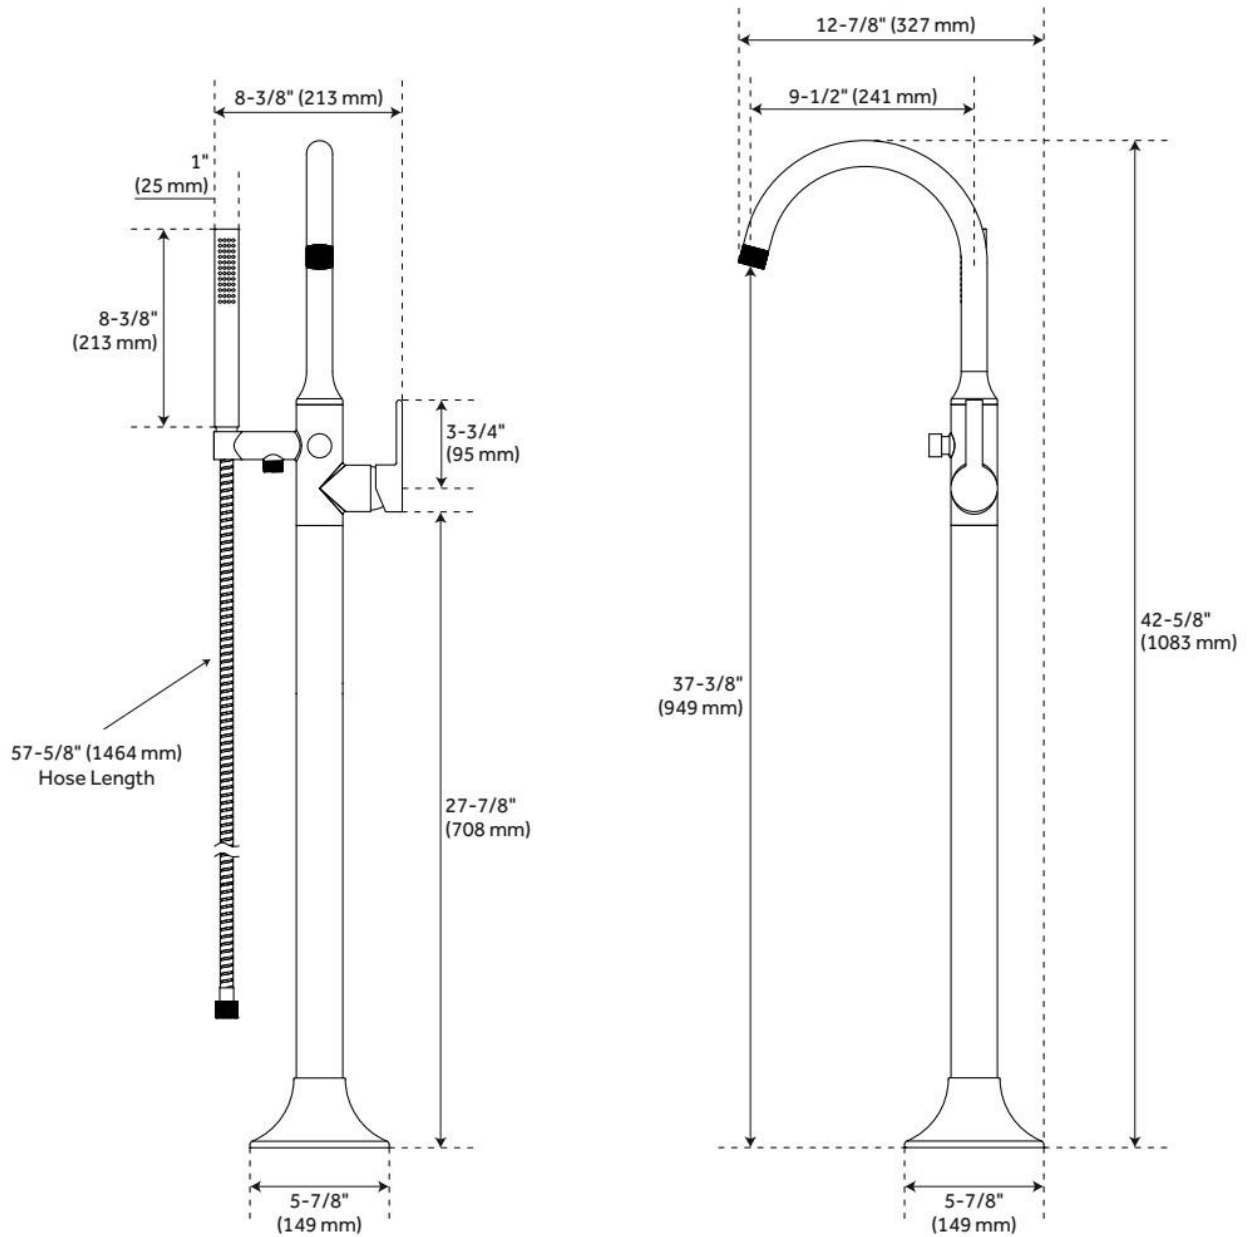

LENTZ FREESTANDING TUB FAUCET - LEVER HANDLE

SKU: 951348

Code: SHLZFS2000G, SHLZFSTFLEV, SHFSR2000, SHFSR2000WS

REVISED 5/15/2024