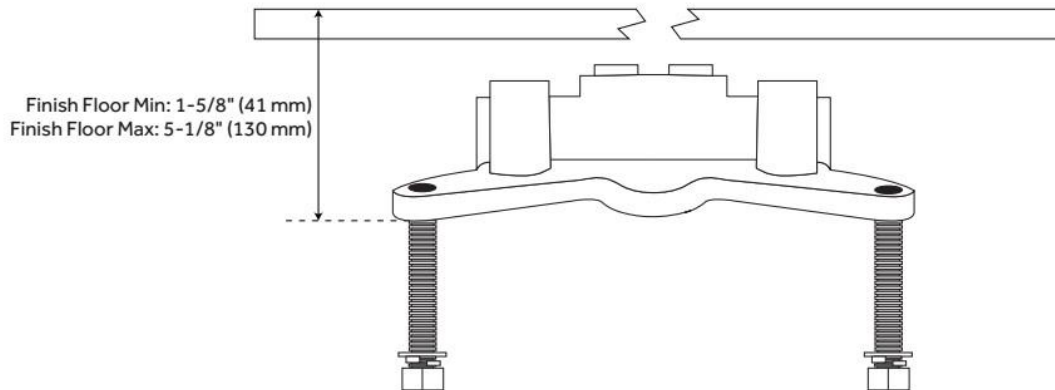

FREESTANDING TUB FAUCET ROUGH-IN VALVE

SKU: 446521
Code: SHFSR2000

REVISED 5/13/2024