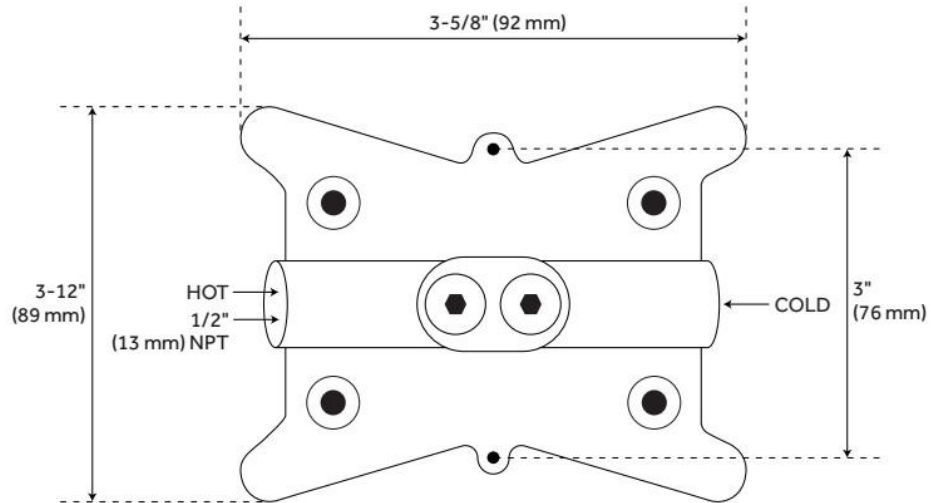

FREESTANDING TUB FAUCET ROUGH-IN VALVE

SKU: 446521
Code: SHFSR2000

REVISED 5/13/2024