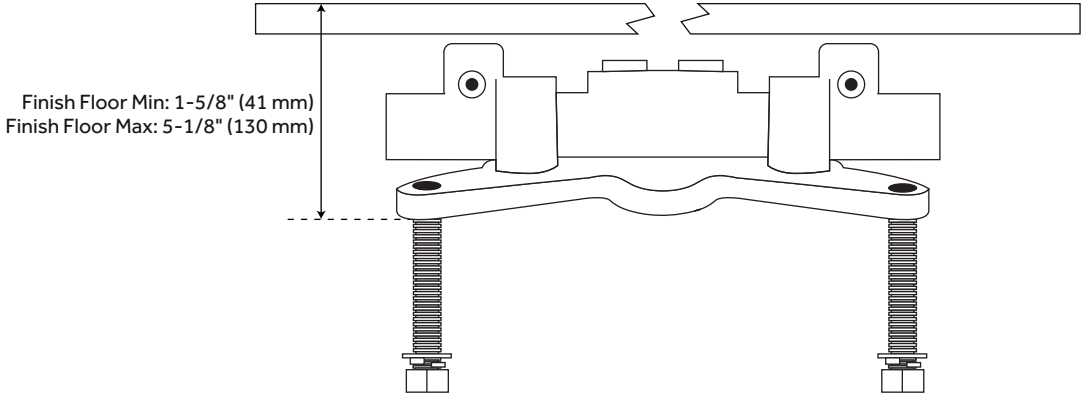

ADDITIONAL FEATURES

- Spout max. flow rate: 10.5 (39.7 L/min) @ 80 psi.
- Single function hand shower.
- Integral diverter to hand shower.
- Handshower includes factory installed backflow prevention check valve.
- A knurled and smooth aerator is included with the faucet.
- Installation on an existing concrete slab will require cutting and concrete removal.

REVISED 3/17/2023

LENTZ FREESTANDING TUB FAUCET - KNOB HANDLE

SKU: 951349
SHLZFS2000G

All dimensions and specifications are nominal and may vary. Use actual products for accuracy in critical situations.

LENTZ OPTIONAL TUB FAUCET ROUGH-IN VALVE WITH STOPS

SKU: 448006
SHFSR2000WS

All dimensions and specifications are nominal and may vary. Use actual products for accuracy in critical situations.

LENTZ OPTIONAL FREESTANDING TUB FAUCET ROUGH-IN VALVE

SKU: 446521
SHFSR2000