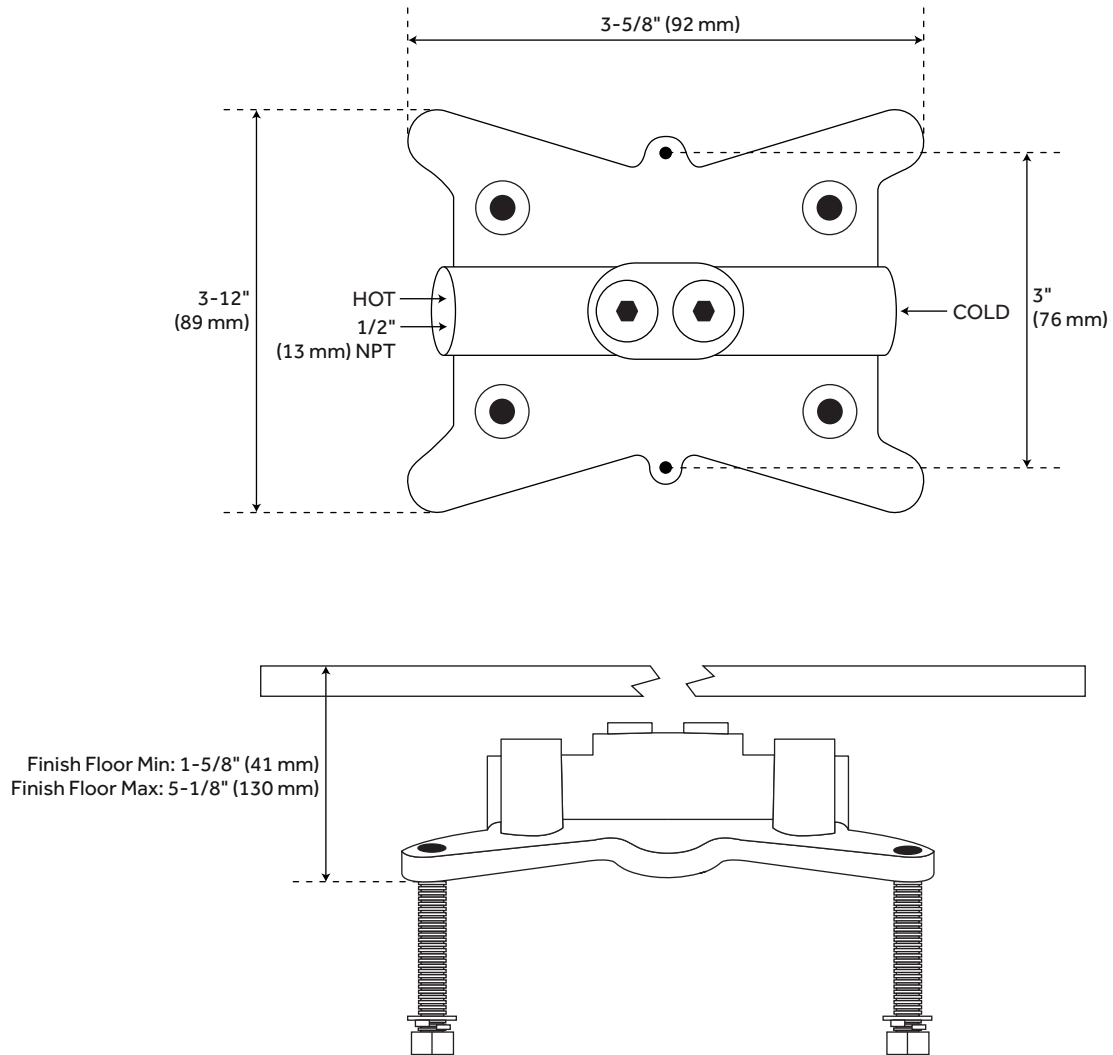

LENTZ FREESTANDING TUB FAUCET - KNOB HANDLE

SKU: 951349

Code: SHLZFS2000G, SHLZFSTFKNOB, SHFSR2000, SHLZFS2000G, SHLZFSTFKNOB, SHLZFS2000G, SHLZFSTFKNOB, SHFSR2000WS

FEATURES

Installation Type: Freestanding
Features: Hand Shower Included
Design: Modern
Material: Brass
Width: 12-7/8"
Height: 42-5/8"
Faucet Centers: Single-Hole
Handle Type: Knob
Diverter Included: Yes
Height To Spout: 37-3/8"
Spout Reach: 9-1/2"
Ceramic Disc Cartridges: Yes
Hot and Cold Indicators: No
Tub Faucet Material: Metal

ADDITIONAL FEATURES

- Spout max. flow rate: 10.5 (39.7 L/min) @ 80 psi.
- Single function hand shower.
- Integral diverter to hand shower.
- Handshower includes factory installed backflow prevention check valve.
- A knurled and smooth aerator is included with the faucet.
- Installation on an existing concrete slab will require cutting and concrete removal.

REVISED 3/17/2023

LENTZ FREESTANDING TUB FAUCET - KNOB HANDLE

SKU: 951349
SHLZFS2000G

All dimensions and specifications are nominal and may vary. Use actual products for accuracy in critical situations.

LENTZ OPTIONAL TUB FAUCET ROUGH-IN VALVE WITH STOPS

SKU: 448006
SHFSR2000WS

All dimensions and specifications are nominal and may vary. Use actual products for accuracy in critical situations.

LENTZ OPTIONAL FREESTANDING TUB FAUCET ROUGH-IN VALVE

SKU: 446521
SHFSR2000