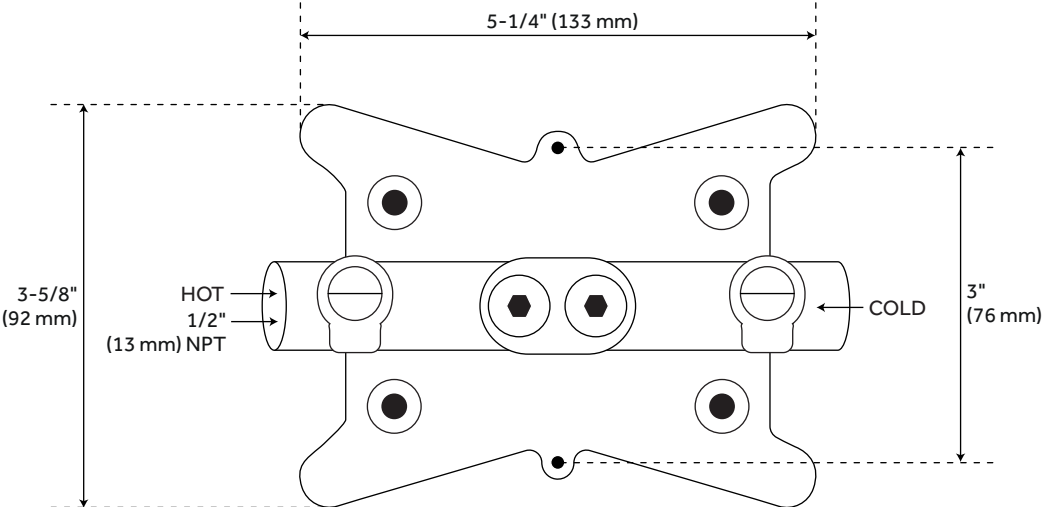

LENTZ FREESTANDING TUB FAUCET - KNOB HANDLE

SKU: 951349

Code: SHLZFS2000G, SHLZFSTFKNOB, SHFSR2000, SHLZFS2000G, SHLZFSTFKNOB, SHLZFS2000G, SHLZFSTFKNOB, SHFSR2000WS

FEATURES

Installation Type: Freestanding
Features: Hand Shower Included
Design: Modern
Material: Brass
Width: 12-7/8"
Height: 42-5/8"
Faucet Centers: Single-Hole
Handle Type: Knob
Diverter Included: Yes
Height To Spout: 37-3/8"
Spout Reach: 9-1/2"
Ceramic Disc Cartridges: Yes
Hot and Cold Indicators: No
Tub Faucet Material: Metal

ADDITIONAL FEATURES

- Spout max. flow rate: 10.5 (39.7 L/min) @ 80 psi.
- Single function hand shower.
- Integral diverter to hand shower.
- Handshower includes factory installed backflow prevention check valve.
- A knurled and smooth aerator is included with the faucet.
- Installation on an existing concrete slab will require cutting and concrete removal.

REVISED 3/17/2023

LENTZ FREESTANDING TUB FAUCET - KNOB HANDLE

SKU: 951349
SHLZFS2000G

All dimensions and specifications are nominal and may vary. Use actual products for accuracy in critical situations.

LENTZ OPTIONAL TUB FAUCET ROUGH-IN VALVE WITH STOPS

SKU: 448006
SHFSR2000WS

All dimensions and specifications are nominal and may vary. Use actual products for accuracy in critical situations.

LENTZ OPTIONAL FREESTANDING TUB FAUCET ROUGH-IN VALVE

SKU: 446521
SHFSR2000