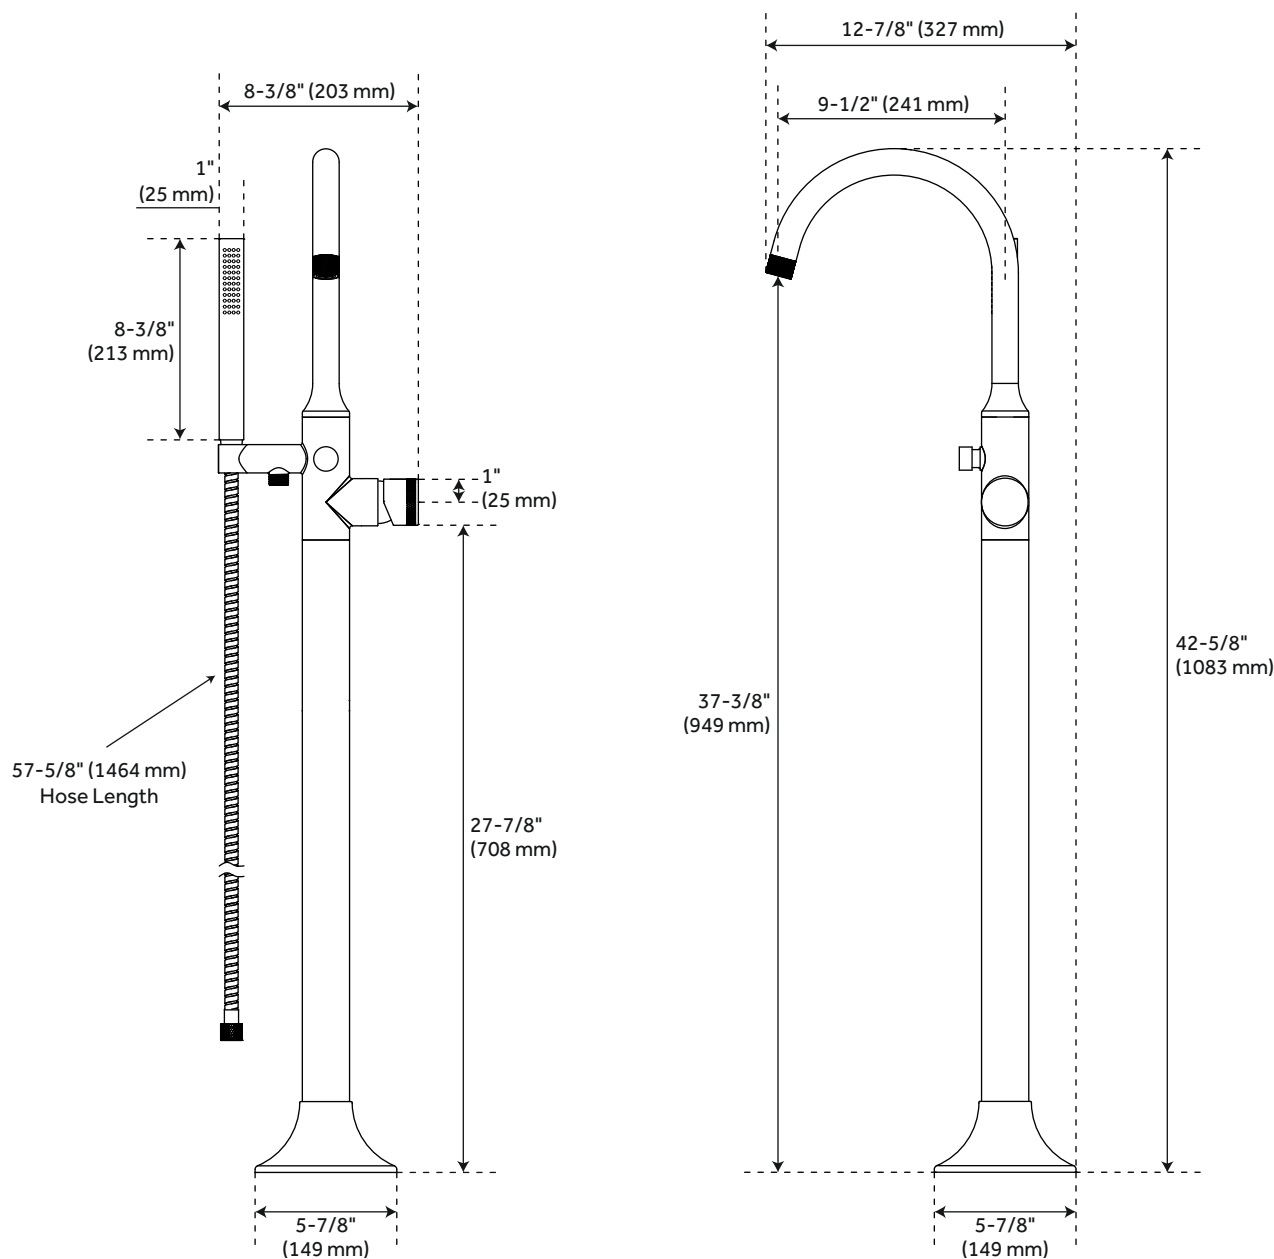

LENTZ FREESTANDING TUB FAUCET - KNOB HANDLE

SKU: 951349

Code: SHLZFS2000G, SHLZFSTFKNOB, SHFSR2000, SHLZFS2000G, SHLZFSTFKNOB, SHLZFS2000G, SHLZFSTFKNOB, SHFSR2000WS

FEATURES

Installation Type: Freestanding
Features: Hand Shower Included
Design: Modern
Material: Brass
Width: 12-7/8"
Height: 42-5/8"
Faucet Centers: Single-Hole
Handle Type: Knob
Diverter Included: Yes
Height To Spout: 37-3/8"
Spout Reach: 9-1/2"
Ceramic Disc Cartridges: Yes
Hot and Cold Indicators: No
Tub Faucet Material: Metal

IAPMO PMG

ASME A112.18.1/CSA B125.1

REVISED 3/17/2023

LENTZ FREESTANDING TUB FAUCET - KNOB HANDLE

SKU: 951349

Code: SHLZFS2000G, SHLZFSTFKNOB, SHFSR2000, SHLZFS2000G, SHLZFSTFKNOB, SHLZFS2000G, SHLZFSTFKNOB, SHFSR2000WS

ADDITIONAL FEATURES

- Spout max. flow rate: 10.5 (39.7 L/min) @ 80 psi.
- Single function hand shower.
- Integral diverter to hand shower.
- Handshower includes factory installed backflow prevention check valve.
- A knurled and smooth aerator is included with the faucet.
- Installation on an existing concrete slab will require cutting and concrete removal.

REVISED 3/17/2023

LENTZ FREESTANDING TUB FAUCET - KNOB HANDLE

SKU: 951349
SHLZFS2000G

All dimensions and specifications are nominal and may vary. Use actual products for accuracy in critical situations.

LENTZ OPTIONAL TUB FAUCET ROUGH-IN VALVE WITH STOPS