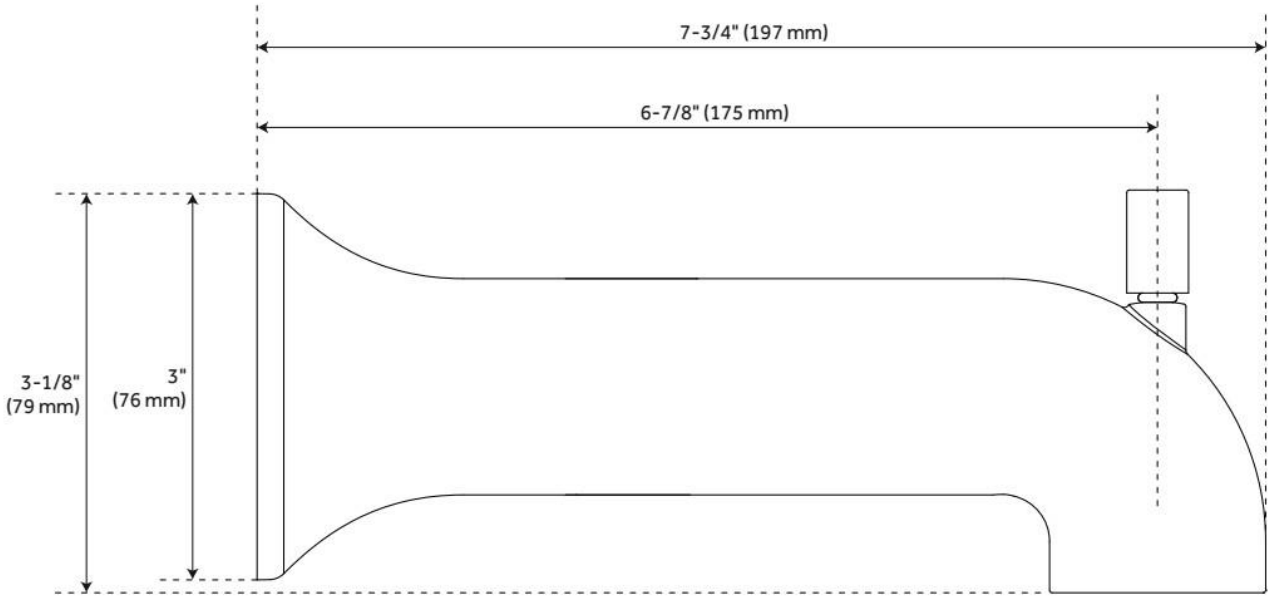

LENTZ TUB SPOUT WITH DIVERTER

SKU: 951354
Code: SHTS72

REVISED 5/28/2024