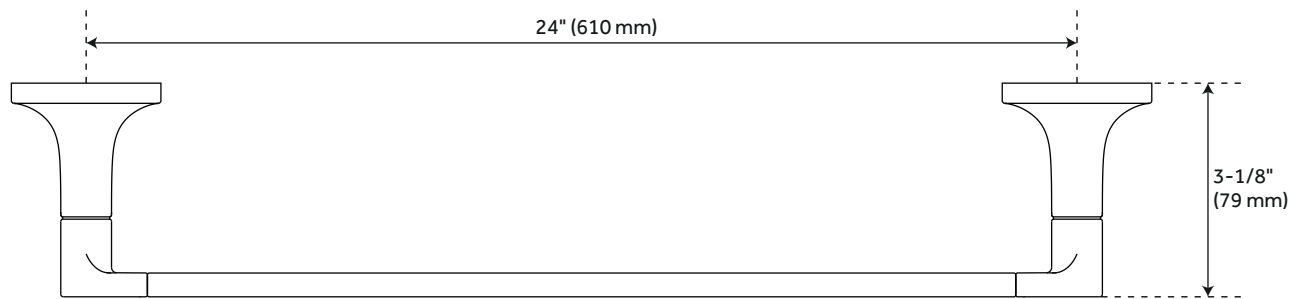

LENTZ TOWEL BAR

SKU: 951355

SHLZ24TB

All dimensions and specifications are nominal and may vary. Use actual products for accuracy in critical situations.