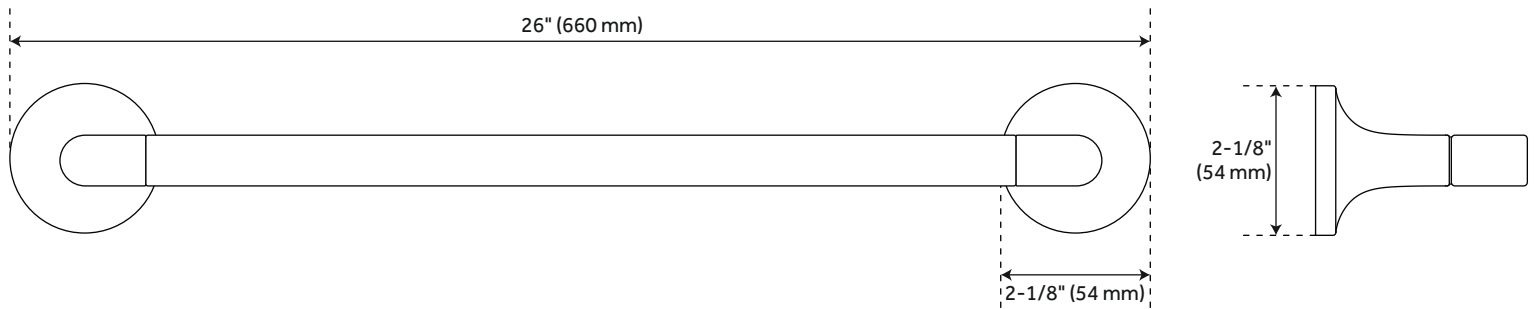

LENTZ TOWEL BAR

SKU: 951355

SHLZ24TB

All dimensions and specifications are nominal and may vary. Use actual products for accuracy in critical situations.