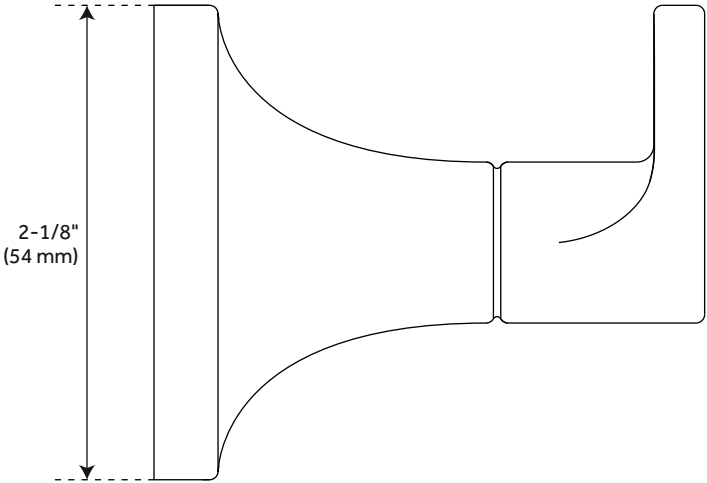

LENTZ ROBE HOOK

SKU: 951356
Code: SHLZRH

FEATURES

Installation Type: Wall Mount
Design: Modern
Material: Zinc
Length: 2-1/8"
Height: 2-1/8"
Depth: 2-1/2"
Base Plate Diameter: 2-1/8"
Mounting Hardware Concealed: Yes
Assembly Required: No

REVISED 4/3/2023

LENTZ ROBE HOOK

SKU: 951356
Code: SHLZRH

ADDITIONAL FEATURES

REVISED 4/3/2023

LENTZ ROBE HOOK

SKU: 951356

SHLZRH

All dimensions and specifications are nominal and may vary. Use actual products for accuracy in critical situations.