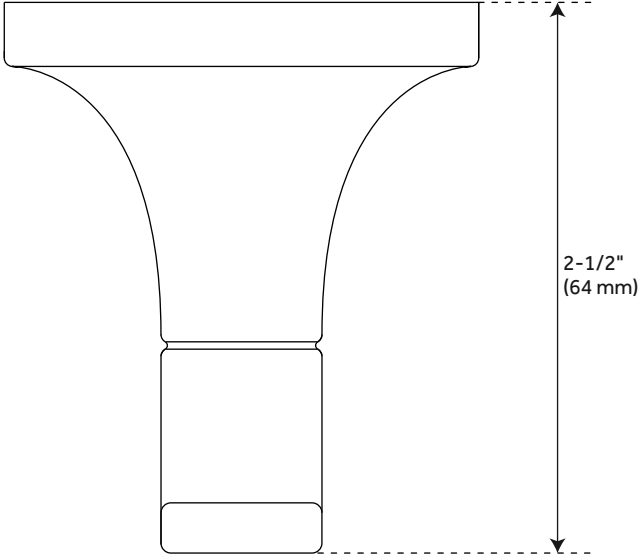

LENTZ ROBE HOOK

SKU: 951356
Code: SHLZRH

FEATURES

Installation Type: Wall Mount
Design: Modern
Material: Zinc
Length: 2-1/8"
Height: 2-1/8"
Depth: 2-1/2"
Base Plate Diameter: 2-1/8"
Mounting Hardware Concealed: Yes
Assembly Required: No

REVISED 4/3/2023

LENTZ ROBE HOOK

SKU: 951356
Code: SHLZRH

ADDITIONAL FEATURES

REVISED 4/3/2023

LENTZ ROBE HOOK

SKU: 951356

SHLZRH

All dimensions and specifications are nominal and may vary. Use actual products for accuracy in critical situations.