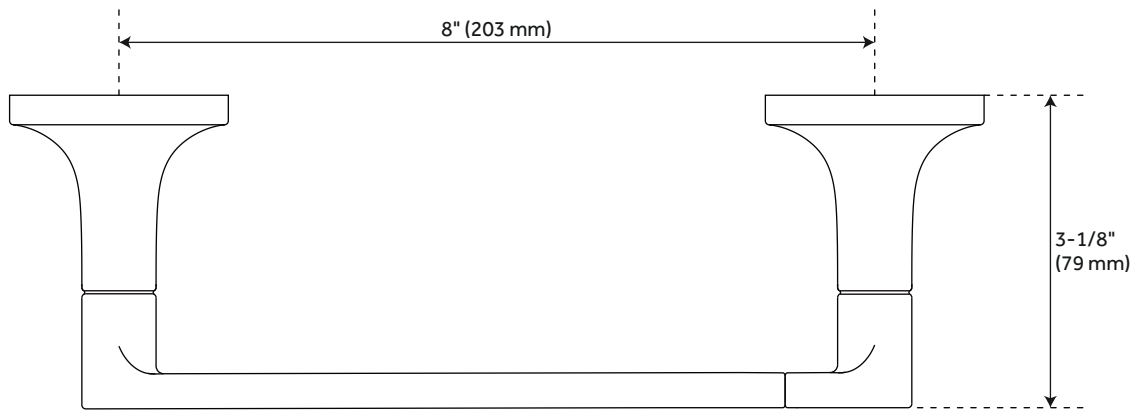

LENTZ TOILET PAPER HOLDER

SKU: 951357
Code: SHLZTH

FEATURES

Installation Type: Wall Mount
Design: Modern
Material: Zinc
Length: 9-3/4"
Height: 2-1/8"
Depth: 3-1/8"
Base Plate Diameter: 2-1/4"
Mounting Hardware Concealed: Yes
Assembly Required: No
Centers: 8"

All dimensions and specifications are nominal and may vary. Use actual products for accuracy in critical situations.