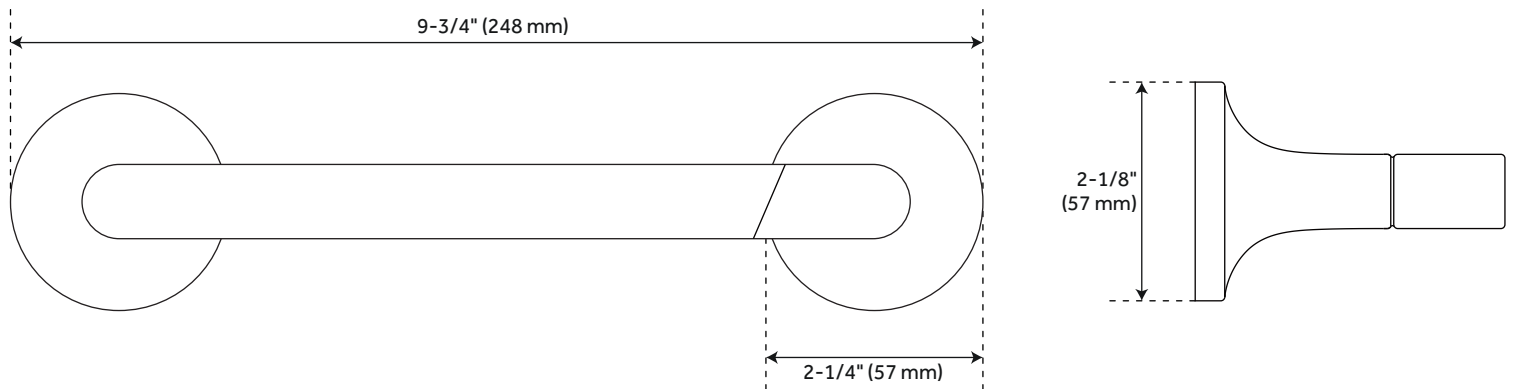

LENTZ TOILET PAPER HOLDER

SKU: 951357
Code: SHLZTH

FEATURES

Installation Type: Wall Mount
Design: Modern
Material: Zinc
Length: 9-3/4"
Height: 2-1/8"
Depth: 3-1/8"
Base Plate Diameter: 2-1/4"
Mounting Hardware Concealed: Yes
Assembly Required: No
Centers: 8"

All dimensions and specifications are nominal and may vary. Use actual products for accuracy in critical situations.