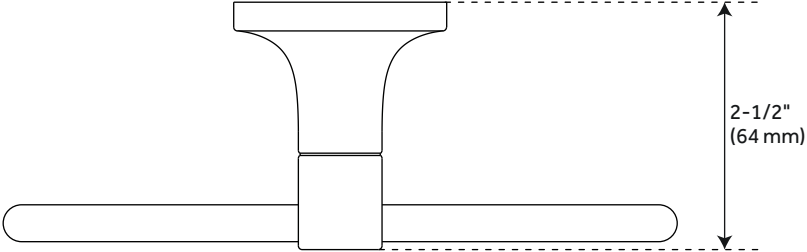

LENTZ TOWEL RING

SKU: 951358

SHLZTR

All dimensions and specifications are nominal and may vary. Use actual products for accuracy in critical situations.