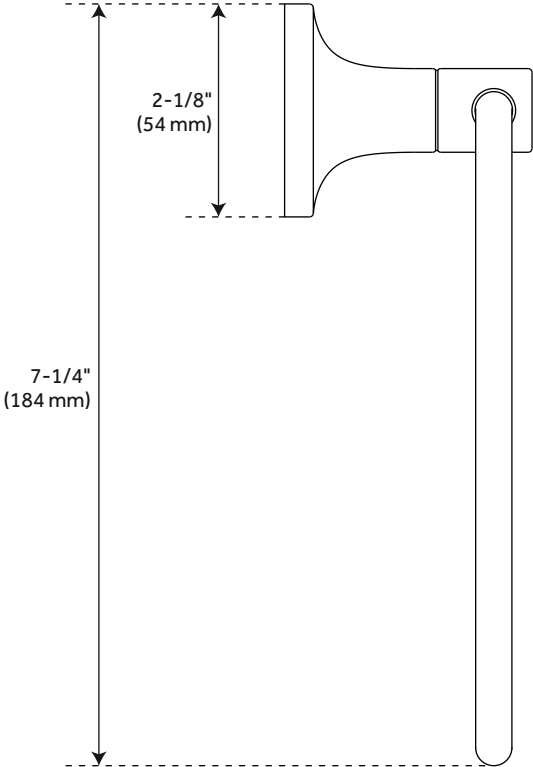

## FEATURES

Installation Type: Wall Mount  
Design: Modern  
Material: Zinc  
Length: 6-1/2"  
Height: 7-1/4"  
Depth: 2-1/2"  
Base Plate Height: 2-1/8"  
Mounting Hardware Concealed: Yes

REVISED 4/3/2023

# LENTZ TOWEL RING

SKU: 951358

SHLZTR

All dimensions and specifications are nominal and may vary. Use actual products for accuracy in critical situations.