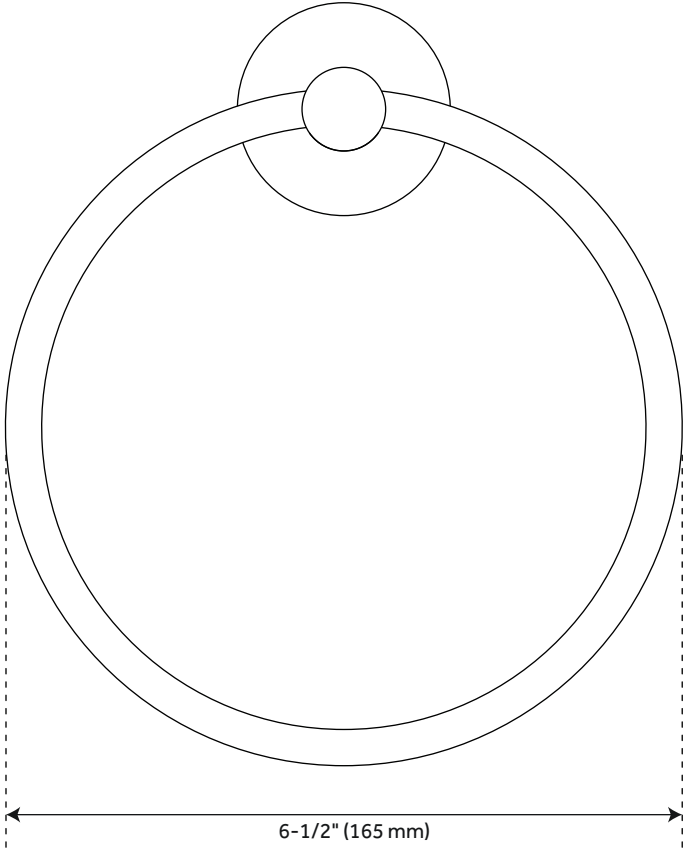

LENTZ TOWEL RING

SKU: 951358

SHLZTR

All dimensions and specifications are nominal and may vary. Use actual products for accuracy in critical situations.