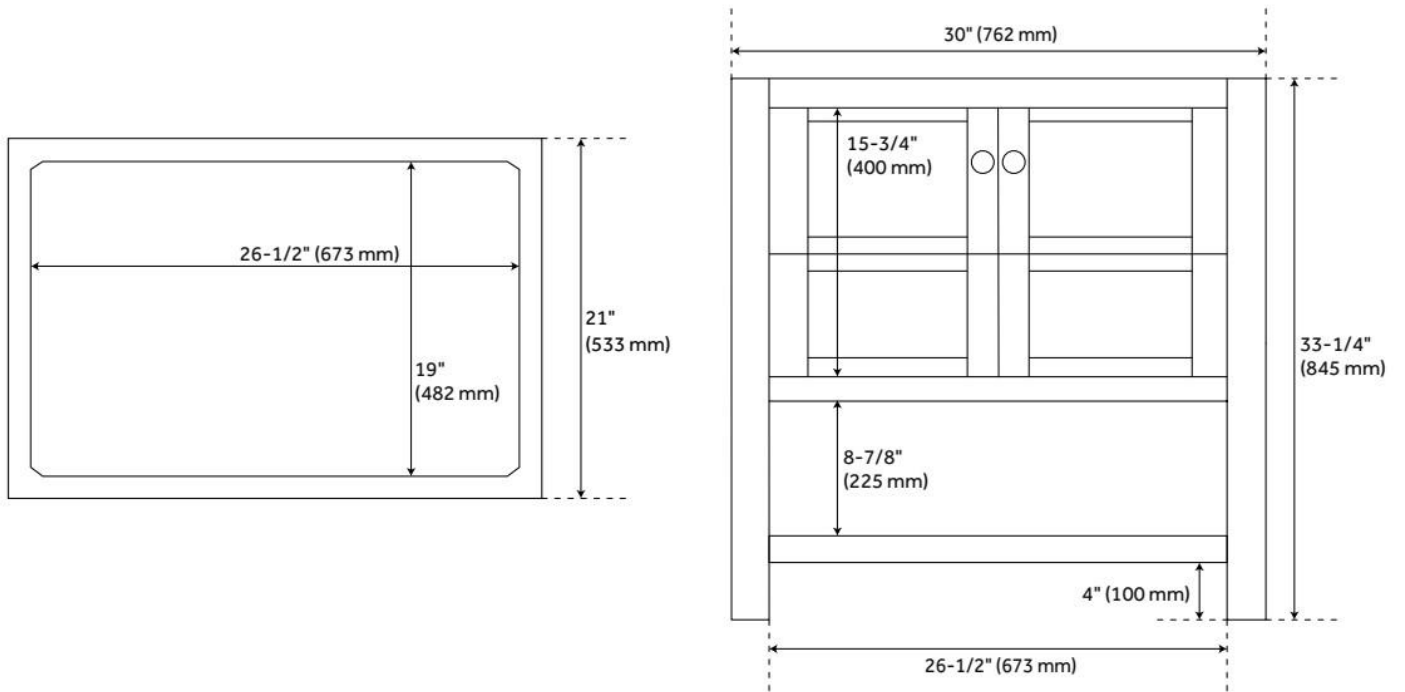

30" OLSEN CONSOLE VANITY FOR UNDERMOUNT SINK - SOFT WHITE

SKU: 951452-UM

Code: SH460848, SH460850, SH460853, SH460849, SH460852

REVISED 8/1/2024