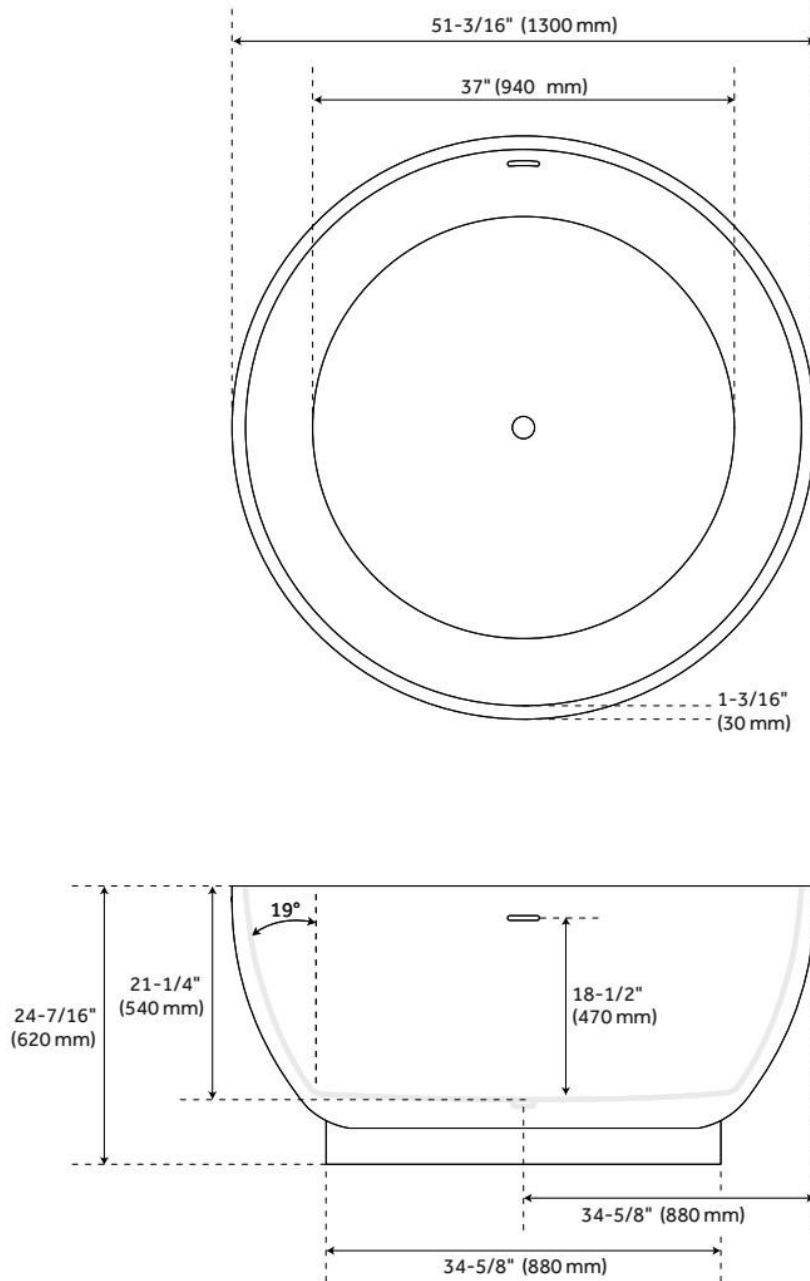

51" KAIMU ACRYLIC JAPANESE SOAKING TUB

SKU: 951575

Code: SH481012, SH481013, SH481011, SH481014, SH481015, SH481016, SH481017, SH462851, SH462852, SH462850, SH462853, SH462854, SH462855, SH462856

REVISED 6/18/2024