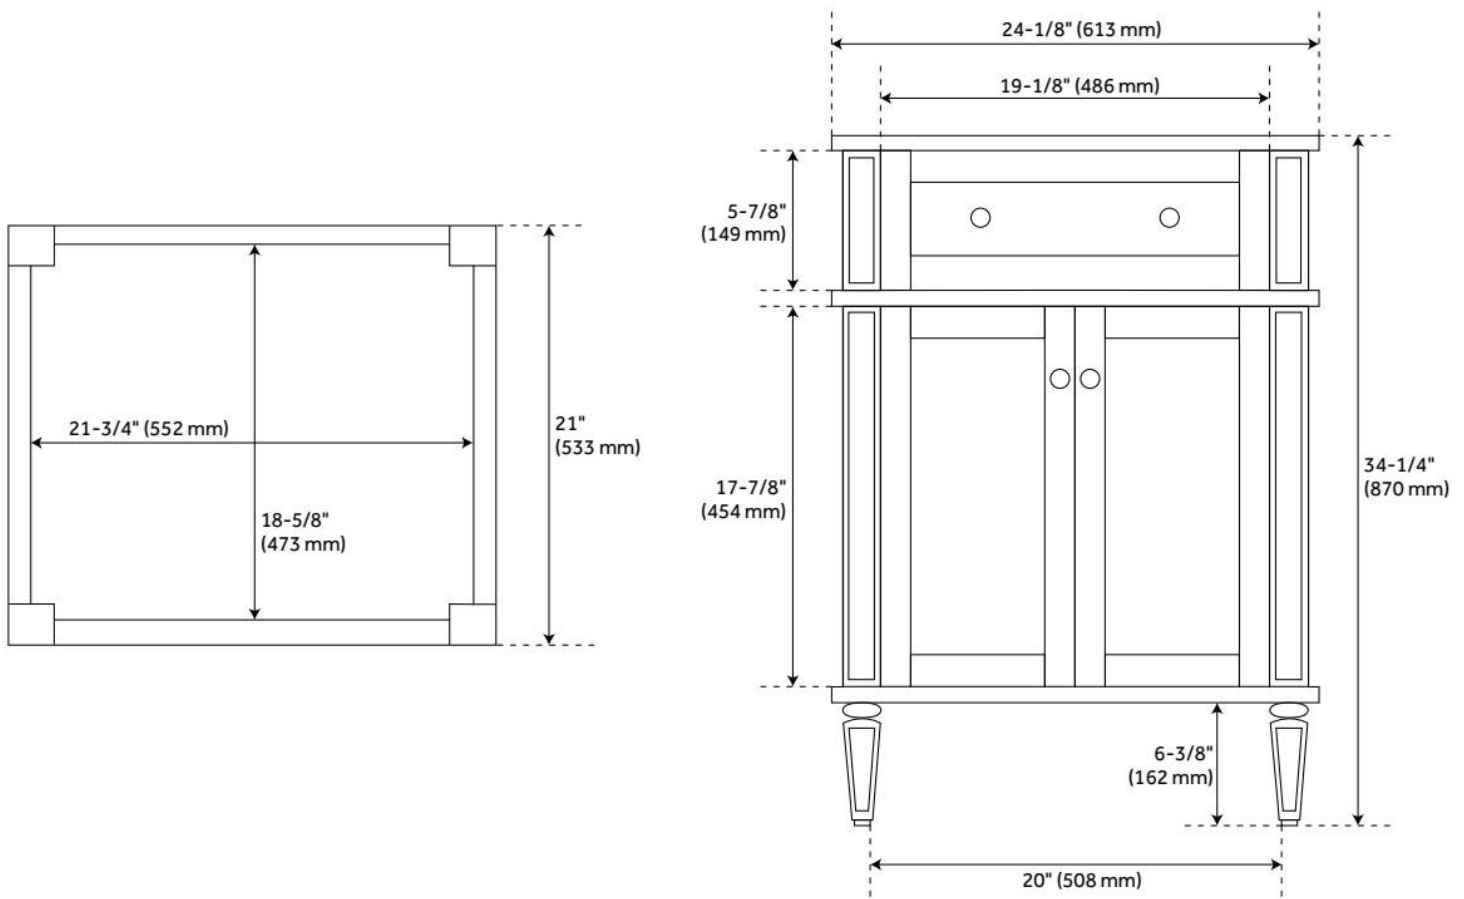

24" ELMDALE VANITY FOR RECTANGULAR UNDERMOUNT SINK - WHITE

SKU: 951585-RUMB

Code: SH466101, SH466100, SH464523, SH464527, SH464522, SH464526, SH464521, SH464525, SH464518, SH464519, SH464520, SH464528, SH464524, SH464517, SH464529

FEATURES

Material: Mahogany
Product Finish: White
Number of Doors: 2
Number of Drawers: 1
Dovetail Drawers: Yes
Hardware Finish: Polished Nickel
Built-In Adjusters: Yes

LISTED ID: 506894

ADDITIONAL FEATURES

- Includes a matching backsplash and a white porcelain sink.
- Granite is A-grade. Polished Carrara Marble is sourced from Italy.
- Each stone top is carved from a single piece of stone and will feature natural variations.
- See Installation Instructions for directions to attach the vanity top and sink.
- All dimensions are ($\pm 1/2''$).
- [Wood finish samples available.](#)

REVISED 8/12/2024

24" ELMDALE VANITY FOR RECTANGULAR UNDERMOUNT SINK - WHITE

SKU: 951585-RUMB

Code: SH466101, SH466100, SH464523, SH464527, SH464522, SH464526, SH464521, SH464525, SH464518, SH464519, SH464520, SH464528, SH464524, SH464517, SH464529