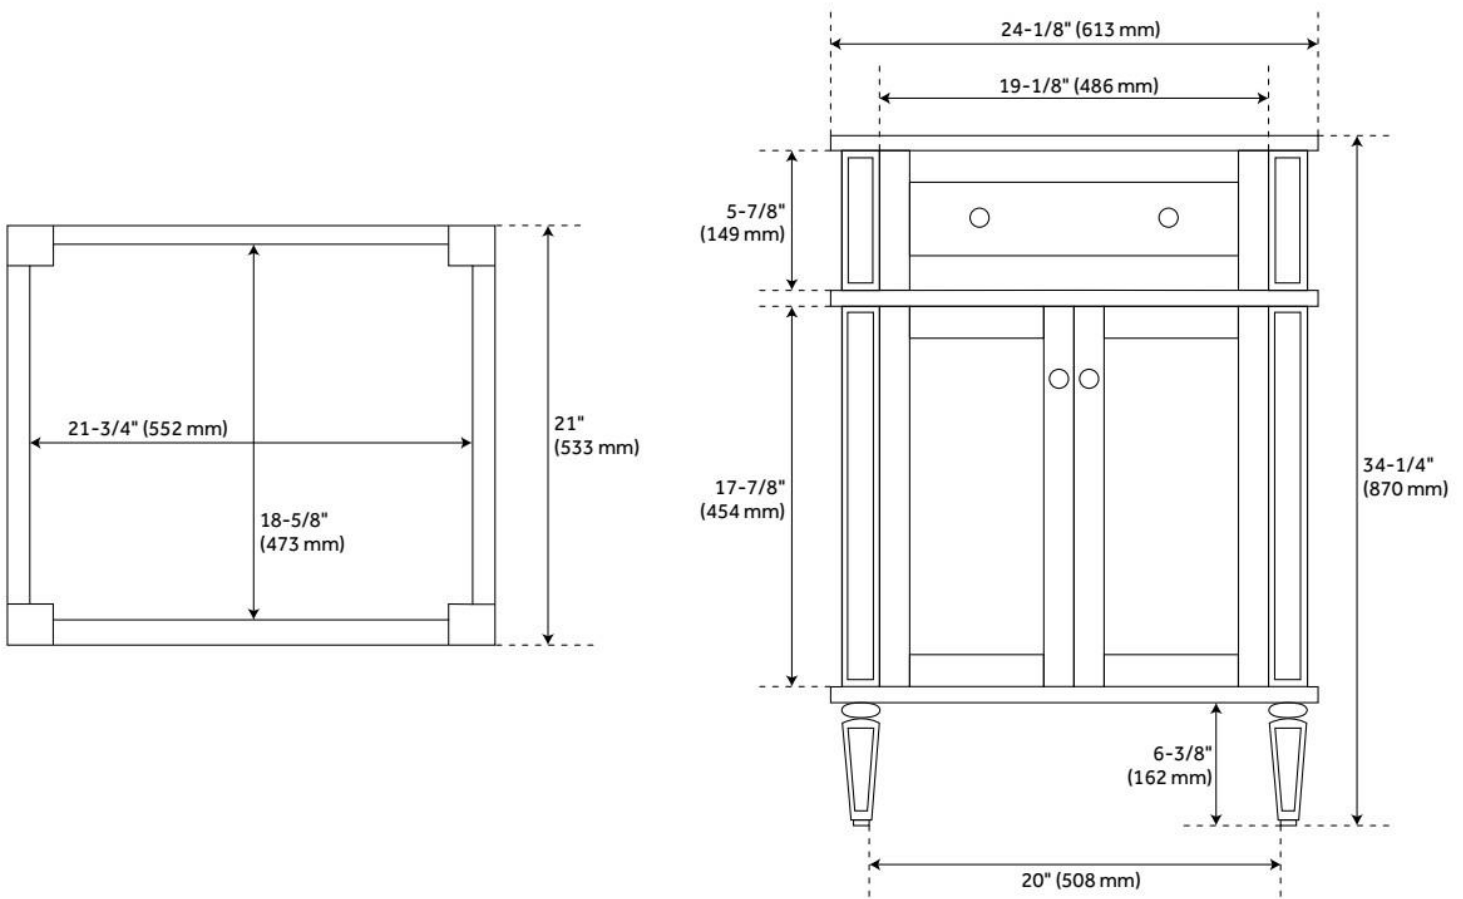

24" ELMDALE VANITY FOR RECTANGULAR UNDERMOUNT SINK - WHITE

SKU: 951585-RUMB

Code: SH466101, SH466100, SH464523, SH464527, SH464522, SH464526, SH464521, SH464525, SH464518, SH464519, SH464520, SH464528, SH464524, SH464517, SH464529, SH559062

FEATURES

Material: Mahogany
Product Finish: White
Number of Doors: 2
Number of Drawers: 1
Dovetail Drawers: Yes
Hardware Finish: Polished Nickel
Built-In Adjusters: Yes

LISTED ID: 506894

ADDITIONAL FEATURES

- Includes a matching backsplash and a white porcelain sink.
- Granite is A-grade. Polished Carrara Marble is sourced from Italy.
- Each stone top is carved from a single piece of stone and will feature natural variations.
- See Installation Instructions for directions to attach the vanity top and sink.
- All dimensions are ($\pm 1/2''$).
- [Wood finish samples available.](#)

REVISED 11/26/2024

24" ELMDALE VANITY FOR RECTANGULAR UNDERMOUNT SINK - WHITE

SKU: 951585-RUMB

Code: SH466101, SH466100, SH464523, SH464527, SH464522, SH464526, SH464521, SH464525, SH464518, SH464519, SH464520, SH464528, SH464524, SH464517, SH464529, SH559062