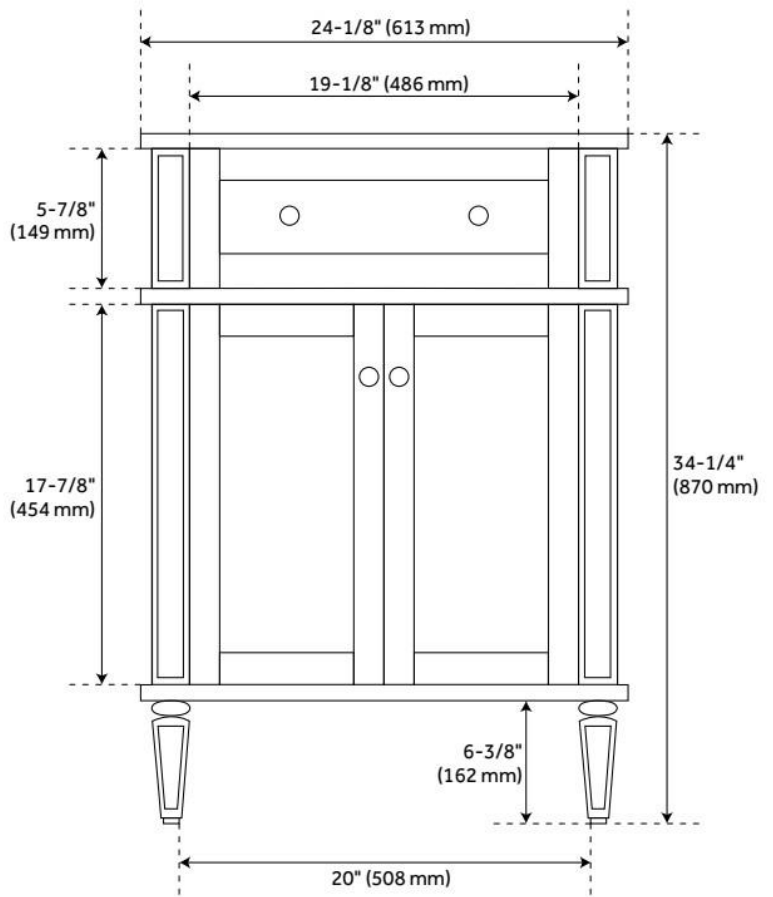

24" ELMDALE VANITY FOR UNDERMOUNT SINK - WHITE

SKU: 951585-UM

Code: SH464513, SH464511, SH464512, SH464516, SH464508

FEATURES

Material: Mahogany
Product Finish: White
Number of Doors: 2
Number of Drawers: 1
Dovetail Drawers: Yes
Hardware Finish: Polished Nickel
Built-In Adjusters: Yes

LISTED ID: 506895

ADDITIONAL FEATURES

- Includes a matching backsplash and a white porcelain sink.
- Granite is A-grade. Polished Carrara Marble is sourced from Italy.
- Each stone top is carved from a single piece of stone and will feature natural variations.
- See Installation Instructions for directions to attach the vanity top and sink.
- All dimensions are ($\pm 1/2"$).
- [Wood finish samples available.](#)

REVISED 8/12/2024

24" ELMDALE VANITY FOR UNDERMOUNT SINK - WHITE

SKU: 951585-UM

Code: SH464513, SH464511, SH464512, SH464516, SH464508

REVISED 8/12/2024