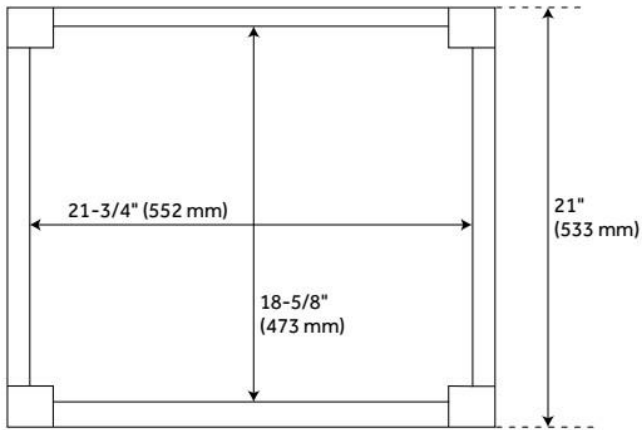

24" ELMDALE VANITY FOR UNDERMOUNT SINK - WHITE

SKU: 951585-UM

Code: SH464513, SH464511, SH464512, SH464516, SH464508

REVISED 8/12/2024