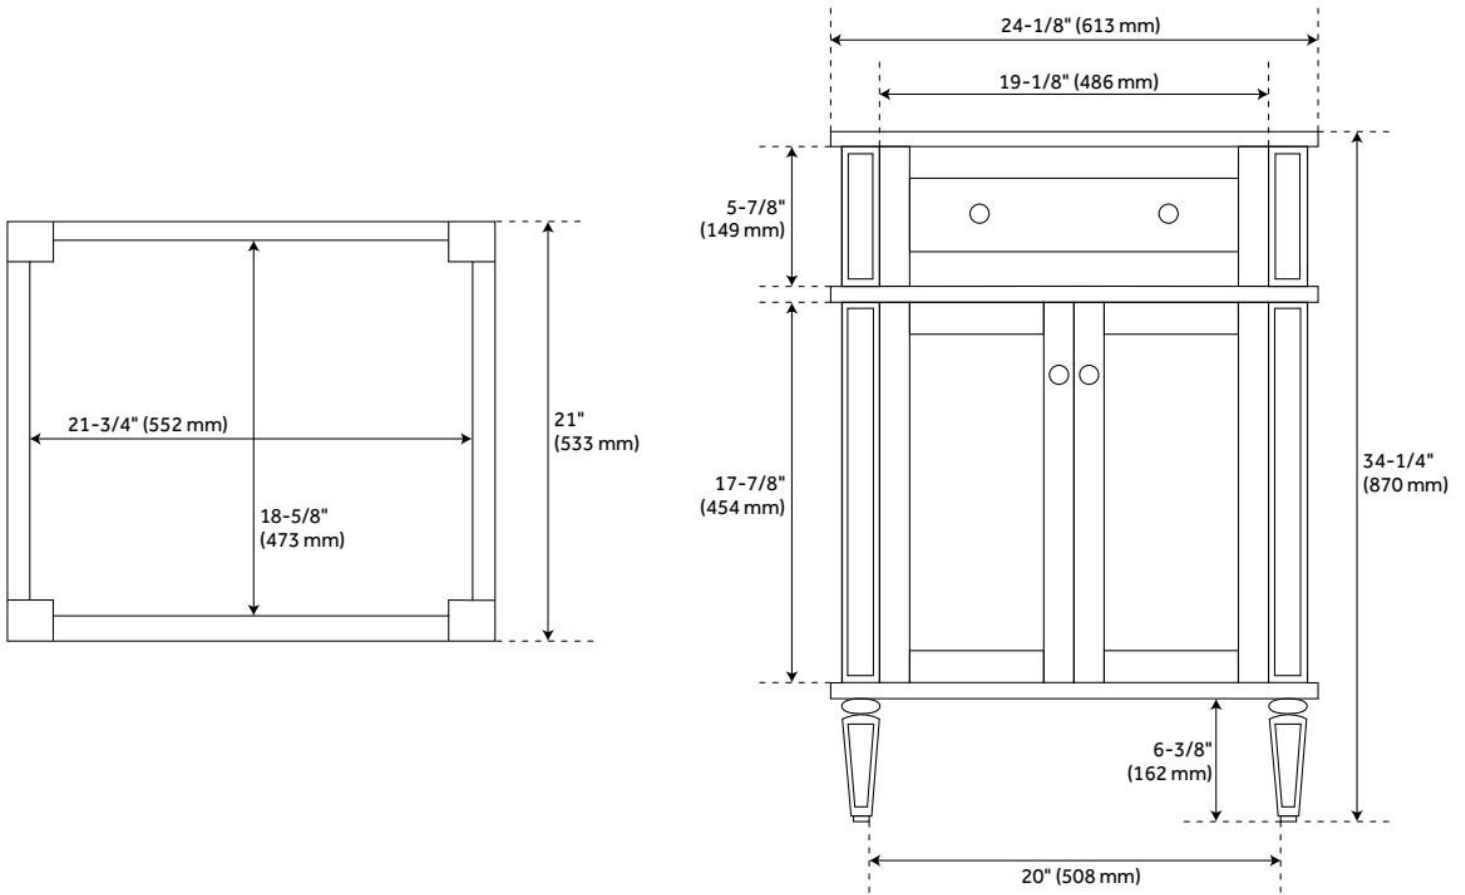

24" ELMDALE VANITY FOR UNDERMOUNT SINK - ANTIQUE BROWN

SKU: 951590-UM

Code: SH464559, SH464558, SH464557, SH464555, SH464556, SH464560, SH464554

REVISED 7/31/2024