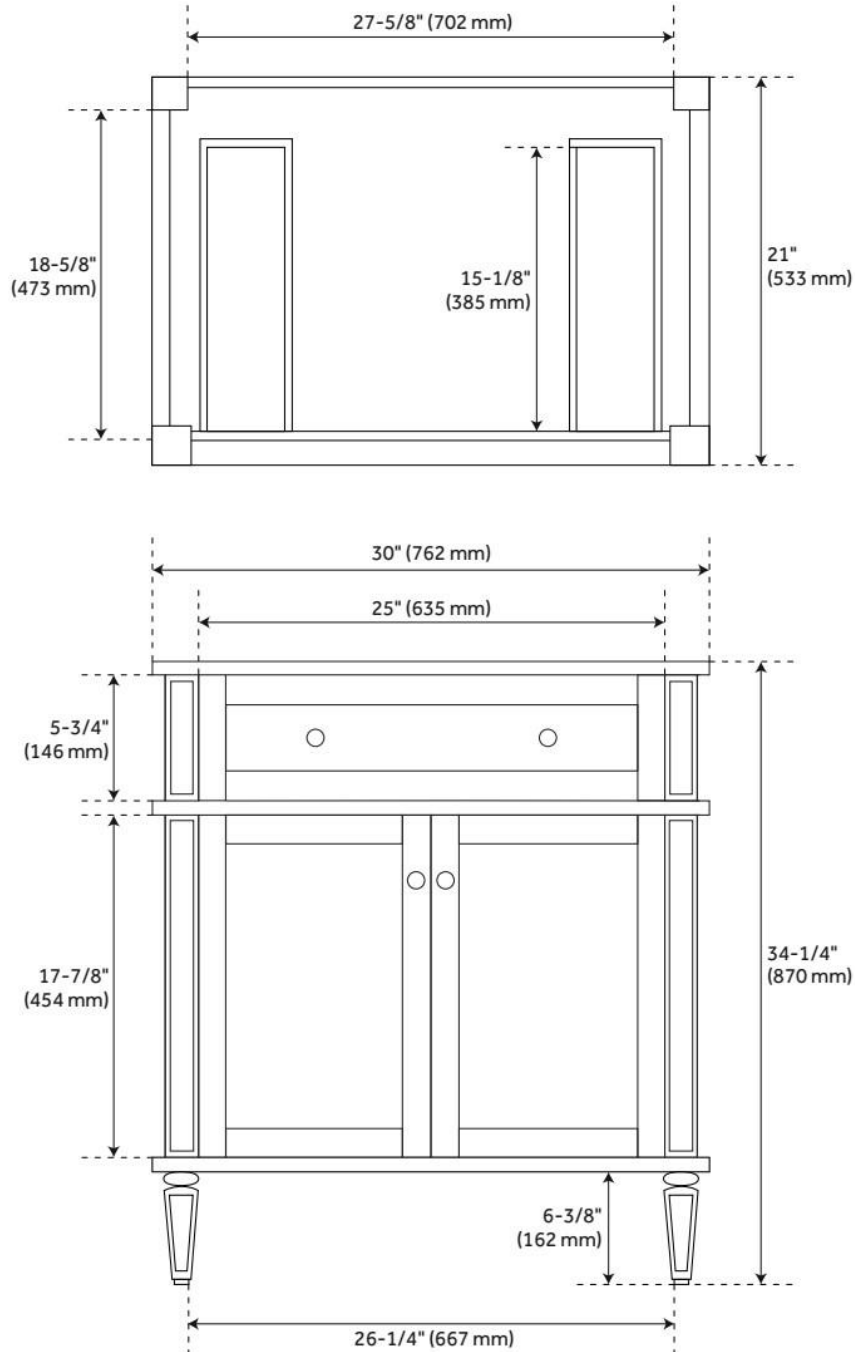

30" ELMDALE VANITY FOR UNDERMOUNT SINK - WHITE

SKU: 951595-UM

Code: SH464601, SH464599, SH464600, SH464604, SH464598

REVISED 8/2/2024