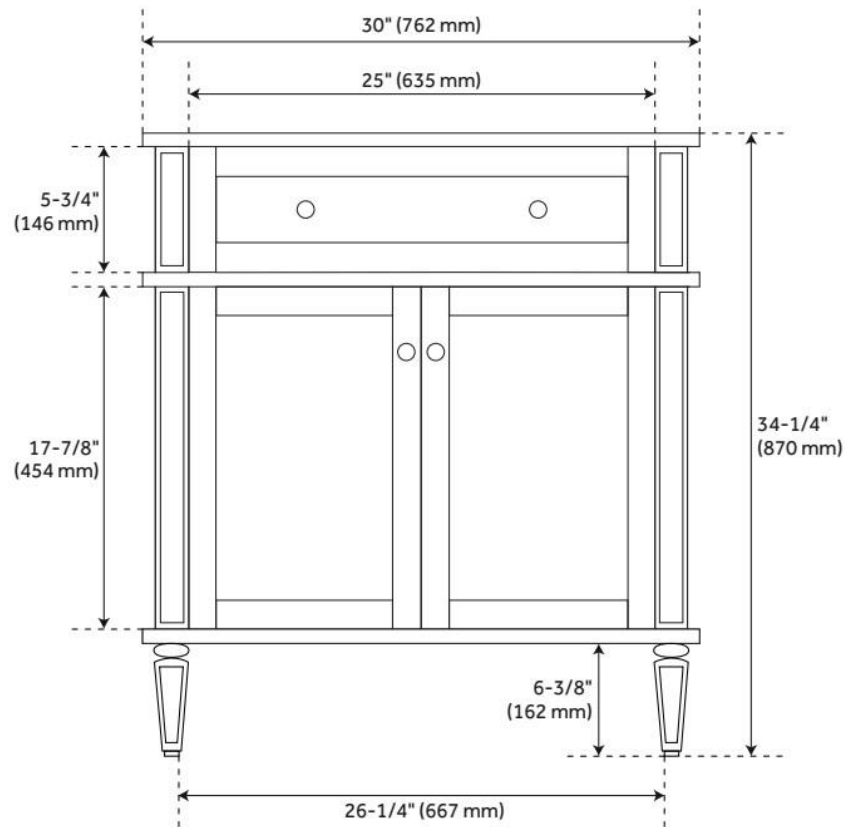

30" ELMDALE VANITY FOR RECTANGULAR UNDERMOUNT SINK - ANTIQUE BROWN

SKU: 951600-RUMB

Code: SH466376, SH466375, SH464655, SH464659, SH464654, SH464658, SH464653, SH464657, SH464650, SH464651, SH464652, SH464660, SH464656, SH464649, SH464661, SH559080

FEATURES

Material: Mahogany
Product Finish: Antique Brown
Number of Doors: 2
Number of Drawers: 2
Dovetail Drawers: Yes
Hardware Finish: Antique Brass
Built-In Adjusters: Yes

LISTED ID: 506897

ADDITIONAL FEATURES

- Includes a matching backsplash and a white porcelain sink.
- Granite is A-grade. Polished Carrara Marble is sourced from Italy.
- Each stone top is carved from a single piece of stone and will feature natural variations.
- See Installation Instructions for directions to attach the vanity top and sink.
- While the 30" cabinet has adjustable shelves, they are not removeable due to interference from the top and bottom drawers.
- All dimensions are ($\pm 1/2"$).
- [Wood finish samples available.](#)

REVISED 11/26/2024

30" ELMDALE VANITY FOR RECTANGULAR UNDERMOUNT SINK - ANTIQUE BROWN

SKU: 951600-RUMB

Code: SH466376, SH466375, SH464655, SH464659, SH464654, SH464658, SH464653, SH464657, SH464650, SH464651, SH464652, SH464660, SH464656, SH464649, SH464661, SH559080