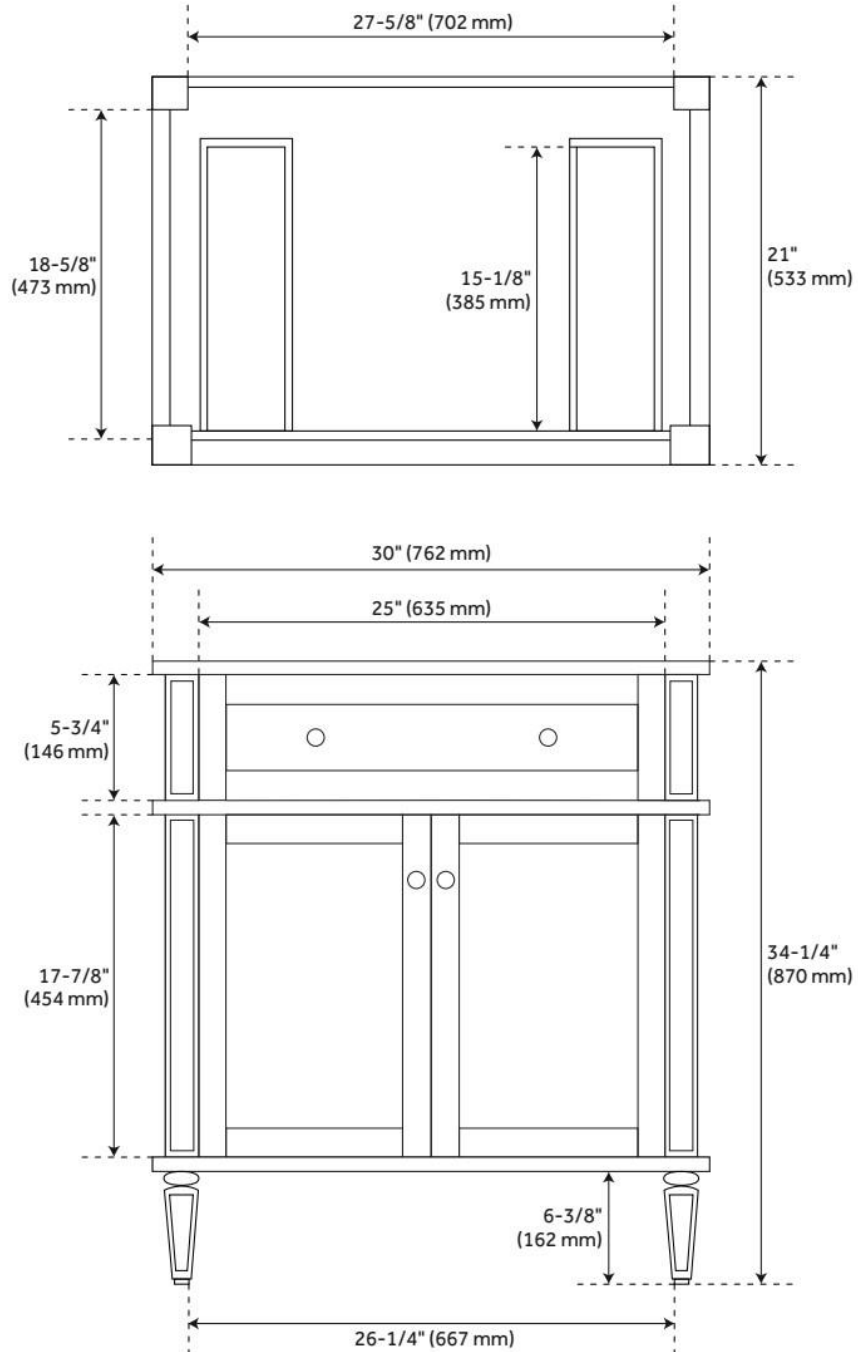

30" ELMDALE VANITY FOR UNDERMOUNT SINK - ANTIQUE BROWN

SKU: 951600-UM

Code: SH464647, SH464646, SH464645, SH464643, SH464644, SH464648, SH464642

FEATURES

Material: Mahogany
Product Finish: Antique Brown
Number of Doors: 2
Number of Drawers: 2
Dovetail Drawers: Yes
Hardware Finish: Antique Brass
Built-In Adjusters: Yes

LISTED ID: 506895

ADDITIONAL FEATURES

- Includes a matching backsplash and a white porcelain sink.
- Granite is A-grade. Polished Carrara Marble is sourced from Italy.
- Each stone top is carved from a single piece of stone and will feature natural variations.
- See Installation Instructions for directions to attach the vanity top and sink.
- While the 30" cabinet has adjustable shelves, they are not removeable due to interference from the top and bottom drawers.
- All dimensions are ($\pm 1/2"$).
- [Wood finish samples available.](#)

REVISED 8/12/2024

30" ELMDALE VANITY FOR UNDERMOUNT SINK - ANTIQUE BROWN

SKU: 951600-UM

Code: SH464647, SH464646, SH464645, SH464643, SH464644, SH464648, SH464642

REVISED 8/12/2024