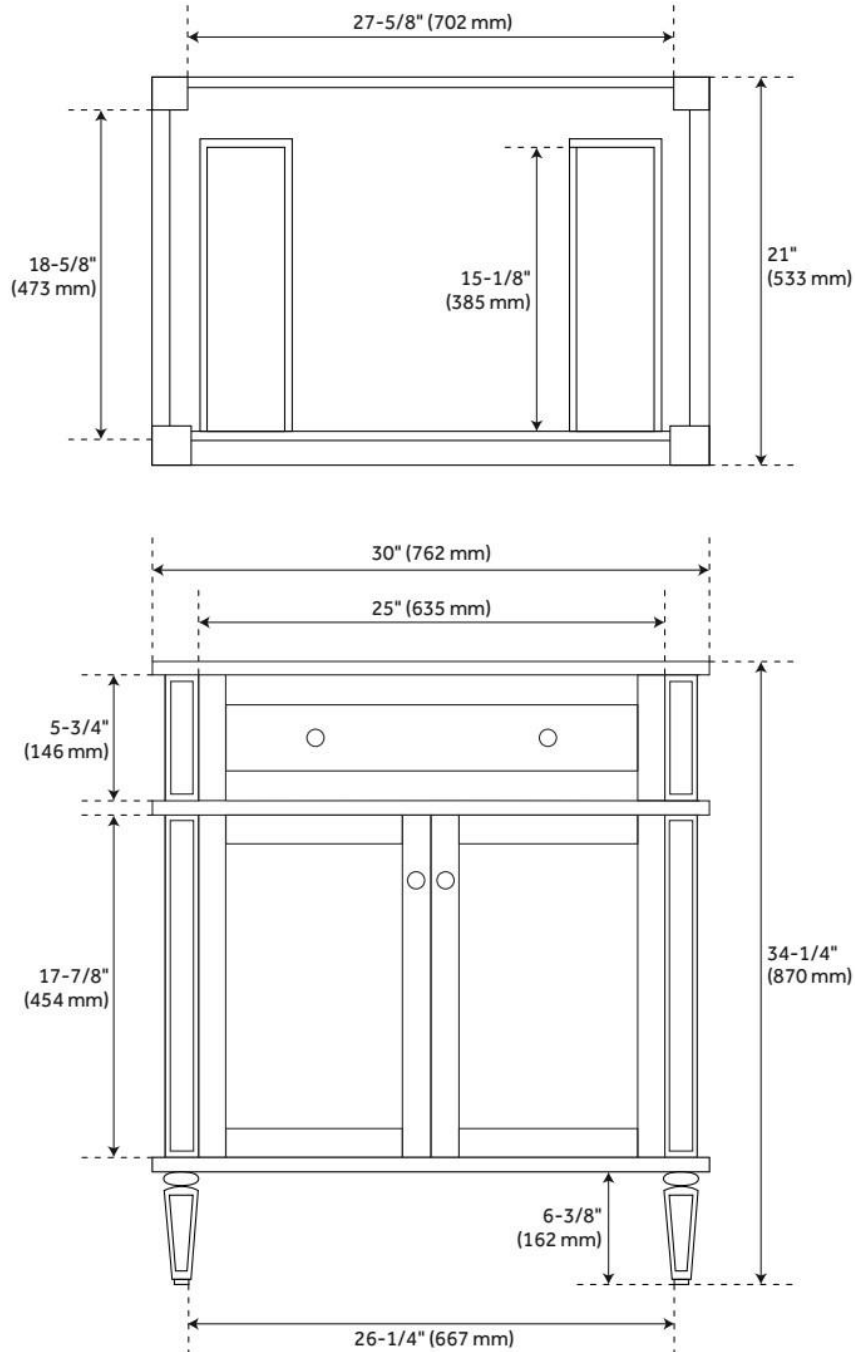

30" ELMDALE VANITY FOR RECTANGULAR UNDERMOUNT SINK - CHARCOAL BLACK

SKU: 951605-RUMB

Code: SH464694, SH466378, SH464695, SH466377, SH464696, SH464704, SH464700, SH464693, SH464705, SH464697, SH464701

FEATURES

Material: Mahogany
Product Finish: Charcoal Black
Number of Doors: 2
Number of Drawers: 2
Dovetail Drawers: Yes
Hardware Finish: Black
Built-In Adjusters: Yes

LISTED ID: 506897

ADDITIONAL FEATURES

- Includes a matching backsplash and a white porcelain sink.
- Granite is A-grade. Polished Carrara Marble is sourced from Italy.
- Each stone top is carved from a single piece of stone and will feature natural variations.
- See Installation Instructions for directions to attach the vanity top and sink.
- While the 30" cabinet has adjustable shelves, they are not removeable due to interference from the top and bottom drawers.
- All dimensions are ($\pm 1/2"$).
- [Wood finish samples available.](#)

REVISED 8/2/2024

30" ELMDALE VANITY FOR RECTANGULAR UNDERMOUNT SINK - CHARCOAL BLACK

SKU: 951605-RUMB

Code: SH464694, SH466378, SH464695, SH466377, SH464696, SH464704, SH464700, SH464693, SH464705, SH464697, SH464701