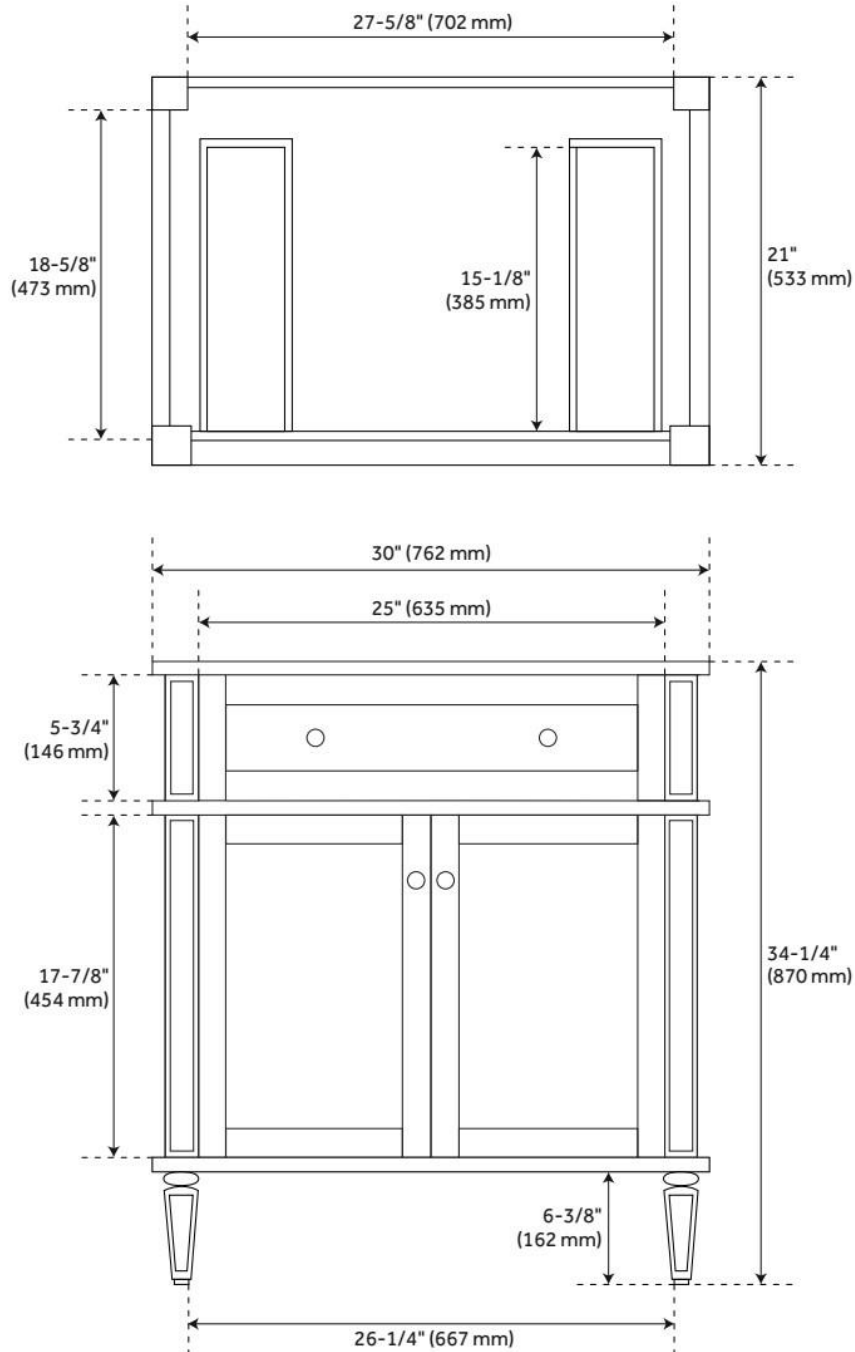

30" ELMDALE VANITY FOR RECTANGULAR UNDERMOUNT SINK - CHARCOAL BLACK

SKU: 951605-RUMB

Code: SH464694, SH466378, SH464695, SH466377, SH464696, SH464704, SH464700, SH464693, SH464705, SH464697, SH464701, SH559081

REVISED 11/26/2024