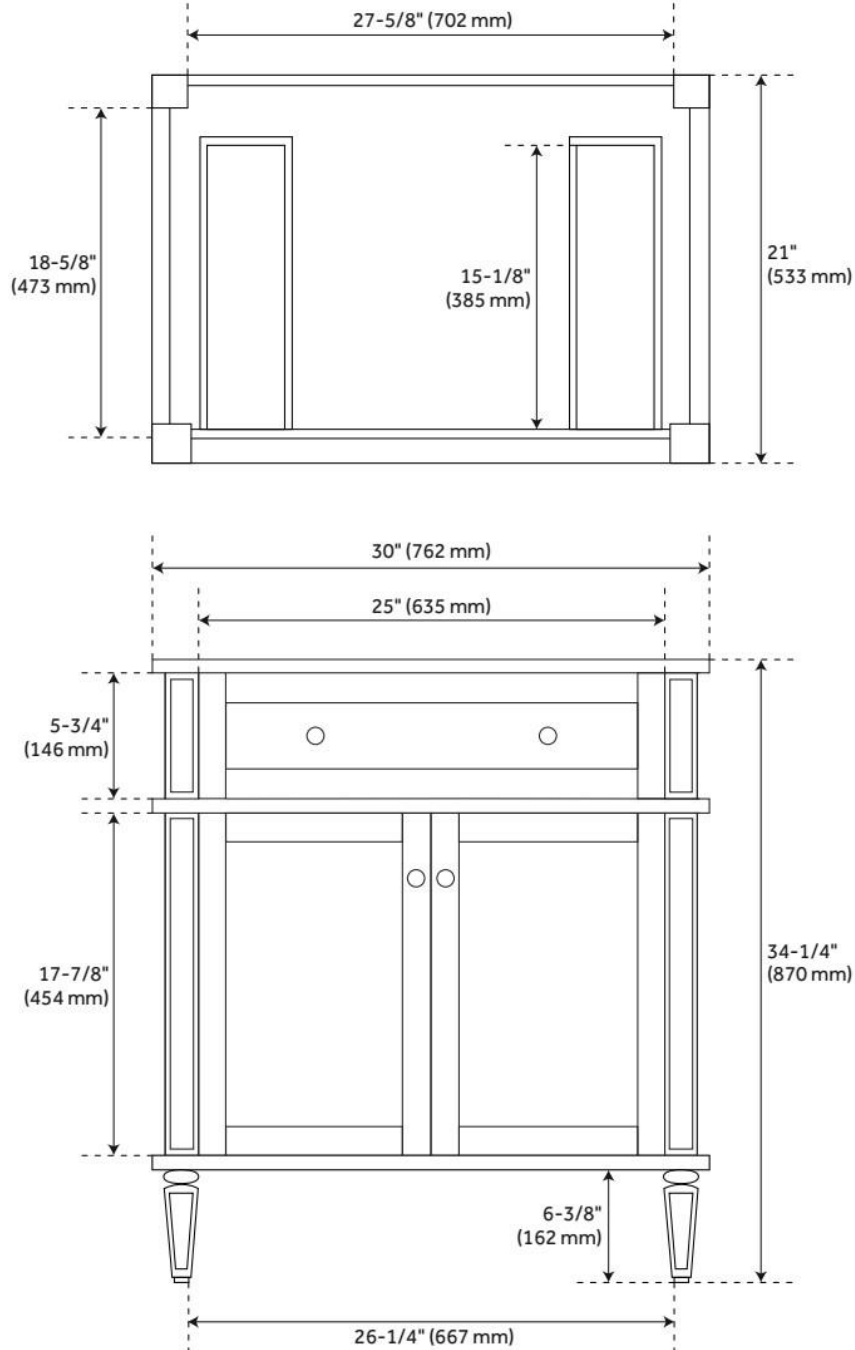

30" ELMDALE VANITY FOR UNDERMOUNT SINK - CHARCOAL BLACK

SKU: 951605-UM

Code: SH464686, SH464689, SH464687, SH464688, SH464692

REVISED 8/6/2024