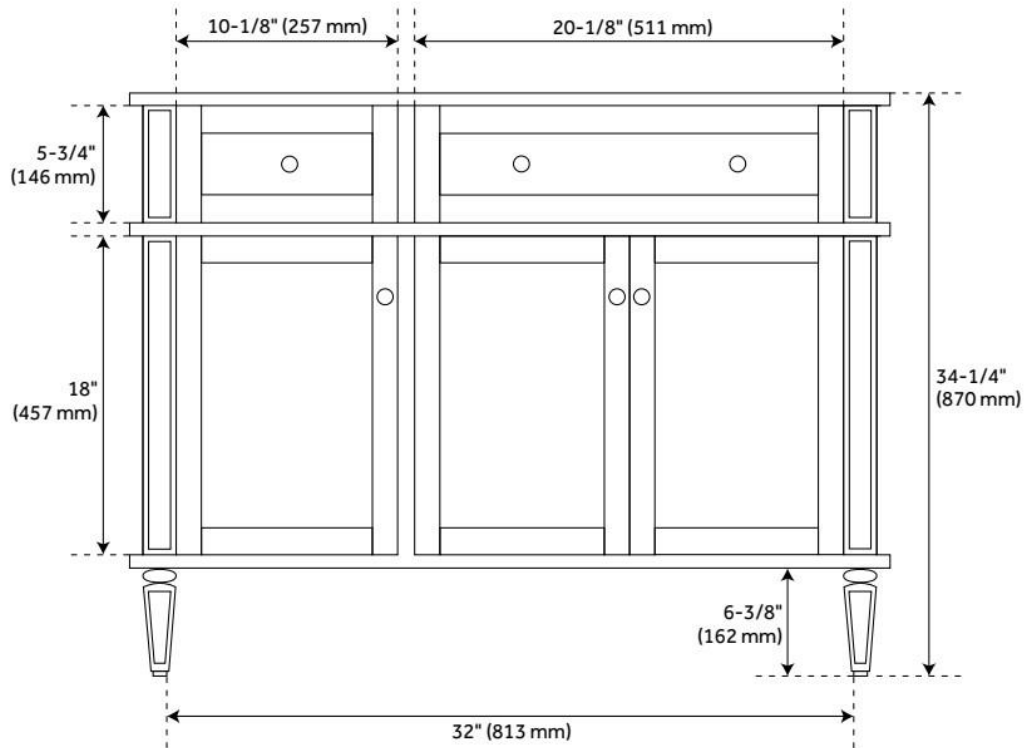

36" ELMDALE VANITY FOR RIGHT OFFSET RECTANGULAR UNDERMOUNT SINK - WHITE

SKU: 951610-RUMB

Code: SH464737, SH464738, SH559015

REVISED 11/18/2024