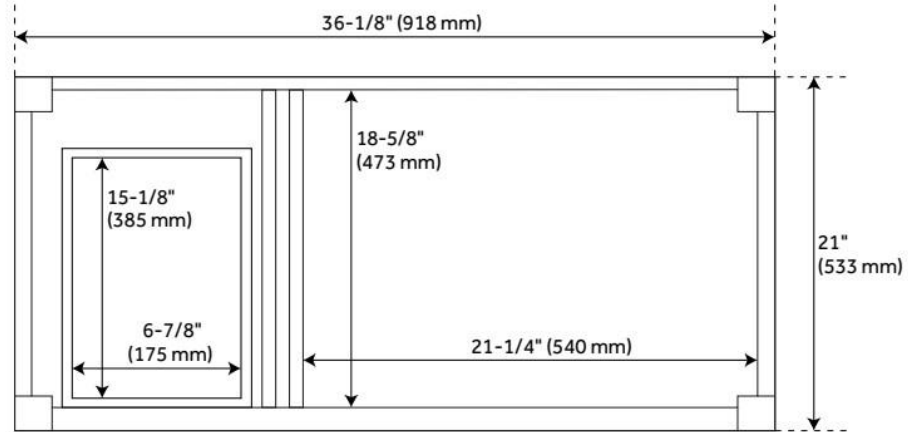

36" ELMDALE VANITY FOR RIGHT OFFSET RECTANGULAR UNDERMOUNT SINK - WHITE

SKU: 951610-RUMB

Code: SH464737, SH464738, SH559015

REVISED 11/18/2024