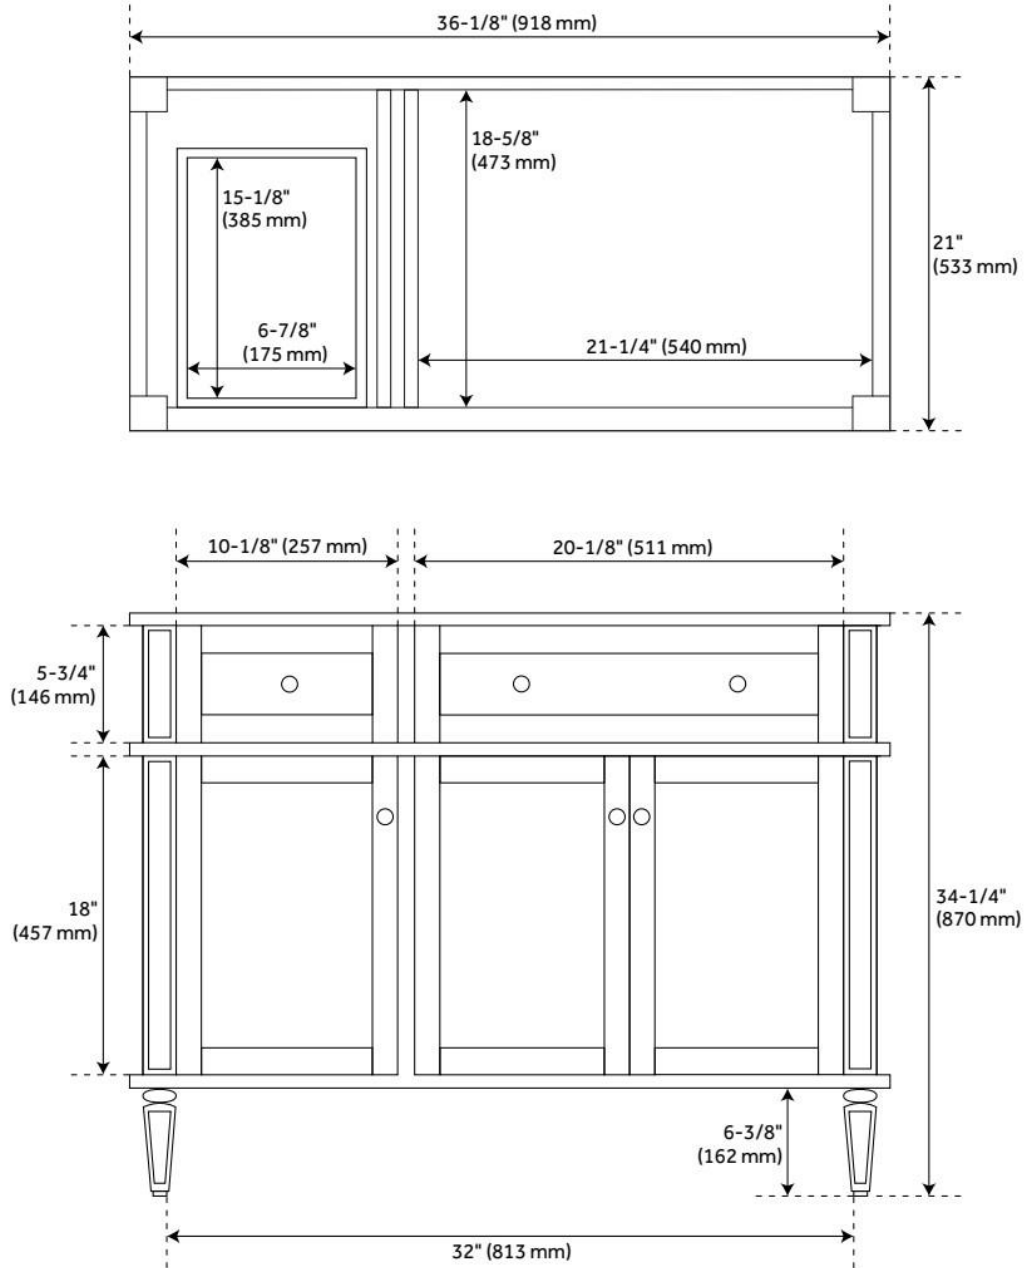

36" ELMDALE VANITY FOR RIGHT OFFSET RECTANGULAR UNDERMOUNT SINK - WHITE

SKU: 951610-RUMB

Code: SH464737, SH464738, SH559015, SH559092

FEATURES

Material: Mahogany
Product Finish: White
Number of Doors: 3
Number of Drawers: 3
Dovetail Drawers: Yes
Adjustable Shelves: Yes
Hardware Finish: Polished Nickel
Built-In Adjusters: Yes

LISTED ID: 506894, N/A

ADDITIONAL FEATURES

- Includes a matching backsplash and a white porcelain sink.
- Granite is A-grade. Polished Carrara Marble is sourced from Italy.
- Each stone top is carved from a single piece of stone and will feature natural variations.
- See Installation Instructions for directions to attach the vanity top and sink.
- All dimensions are ($\pm 1/2"$).
- [Wood finish samples available.](#)

REVISED 11/27/2024

36" ELMDALE VANITY FOR RIGHT OFFSET RECTANGULAR UNDERMOUNT SINK - WHITE

SKU: 951610-RUMB

Code: SH464737, SH464738, SH559015, SH559092

REVISED 11/27/2024