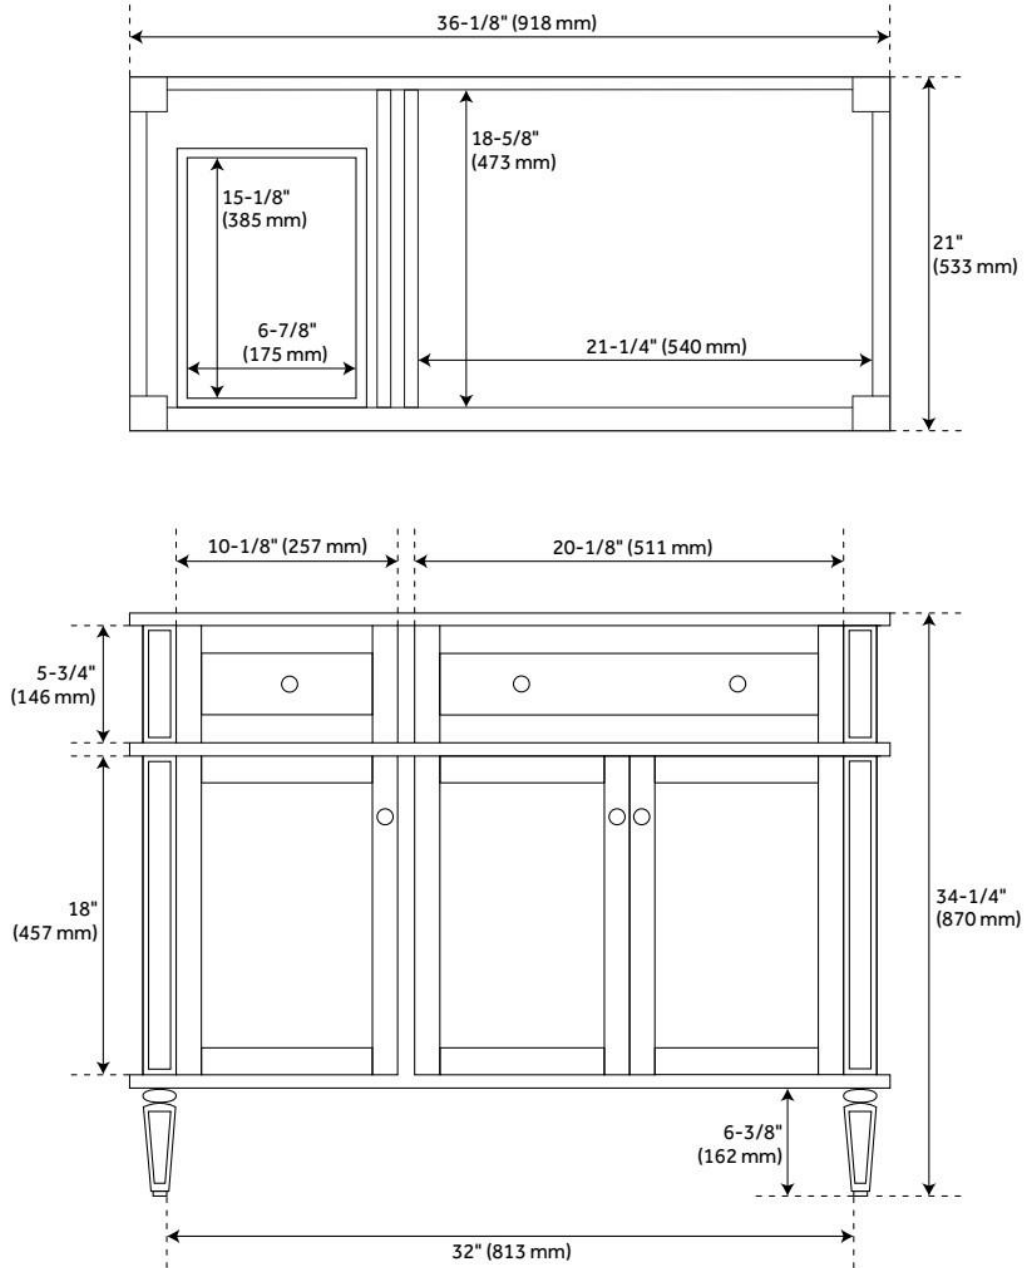

36" ELMDALE VANITY FOR RIGHT OFFSET RECTANGULAR UNDERMOUNT SINK - WHITE

SKU: 951610-RUMB

Code: SH464737, SH464738

FEATURES

Material: Mahogany
Product Finish: White
Number of Doors: 3
Number of Drawers: 3
Dovetail Drawers: Yes
Adjustable Shelves: Yes
Hardware Finish: Polished Nickel
Built-In Adjusters: Yes

LISTED ID: 506894

ADDITIONAL FEATURES

- Includes a matching backsplash and a white porcelain sink.
- Granite is A-grade. Polished Carrara Marble is sourced from Italy.
- Each stone top is carved from a single piece of stone and will feature natural variations.
- See Installation Instructions for directions to attach the vanity top and sink.
- All dimensions are ($\pm 1/2$ ").
- [Wood finish samples available.](#)

REVISED 8/7/2024

36" ELMDALE VANITY FOR RIGHT OFFSET RECTANGULAR UNDERMOUNT SINK - WHITE

SKU: 951610-RUMB

Code: SH464737, SH464738

REVISED 8/7/2024