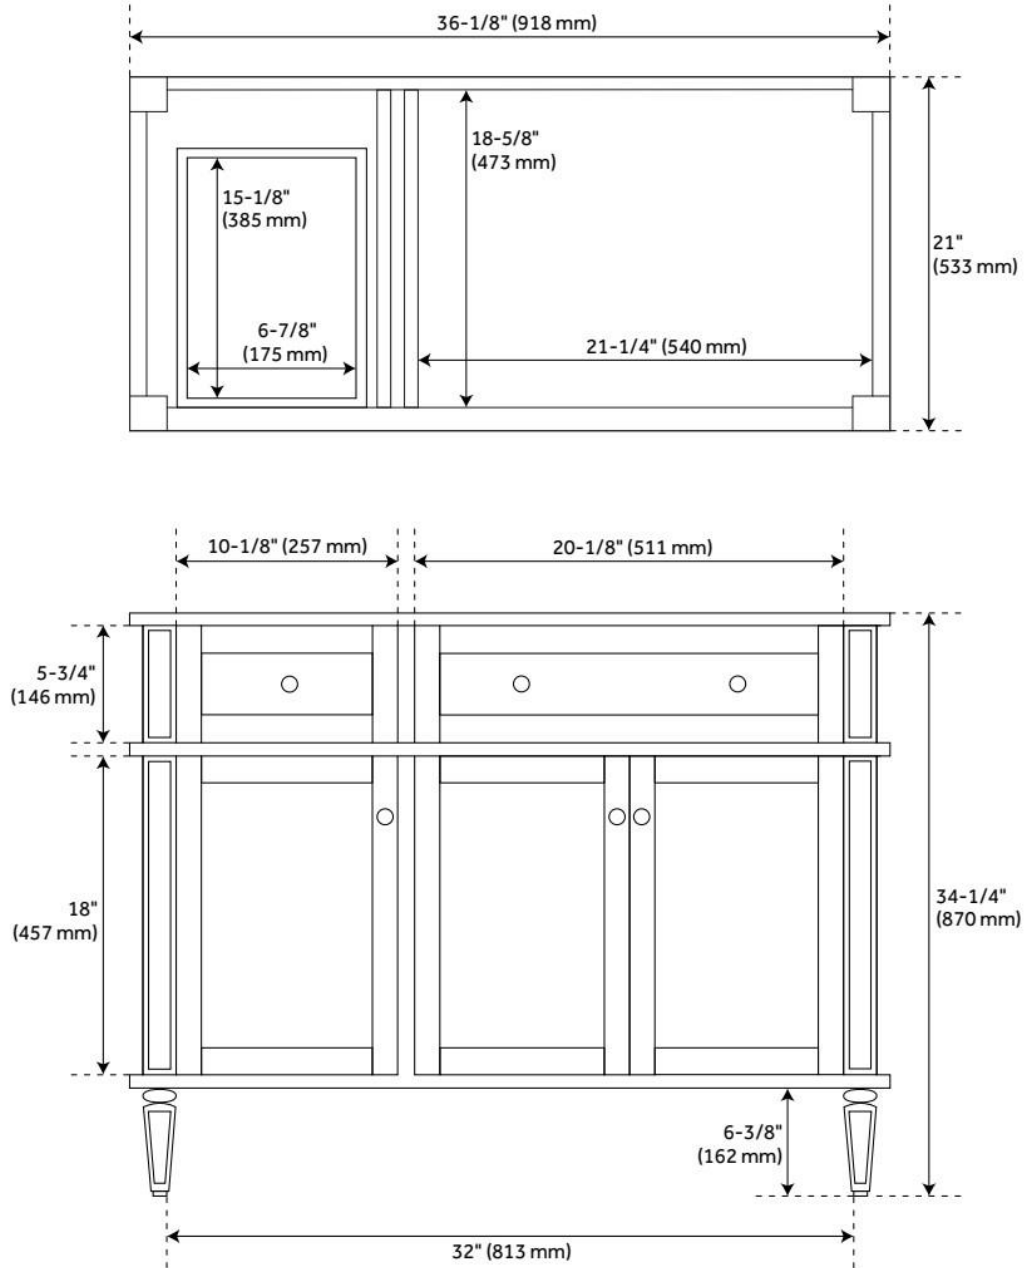

36" ELMDALE VANITY FOR UNDERMOUNT SINK - WHITE

SKU: 951610-UM

Code: SH464733, SH464731, SH464732, SH464736

FEATURES

Material: Mahogany
Product Finish: White
Number of Doors: 3
Number of Drawers: 3
Dovetail Drawers: Yes
Adjustable Shelves: Yes
Hardware Finish: Polished Nickel
Built-In Adjusters: Yes

ASME A112.19.2/CSA B45.1, Massachusetts Accepted, LISTED ID: 506895

ADDITIONAL FEATURES

- Includes a matching backsplash and a white porcelain sink.
- Granite is A-grade. Polished Carrara Marble is sourced from Italy.
- Each stone top is carved from a single piece of stone and will feature natural variations.
- See Installation Instructions for directions to attach the vanity top and sink.
- All dimensions are ($\pm 1/2"$).
- [Wood finish samples available.](#)

REVISED 8/12/2024

36" ELMDALE VANITY FOR UNDERMOUNT SINK - WHITE

SKU: 951610-UM

Code: SH464733, SH464731, SH464732, SH464736

REVISED 8/12/2024