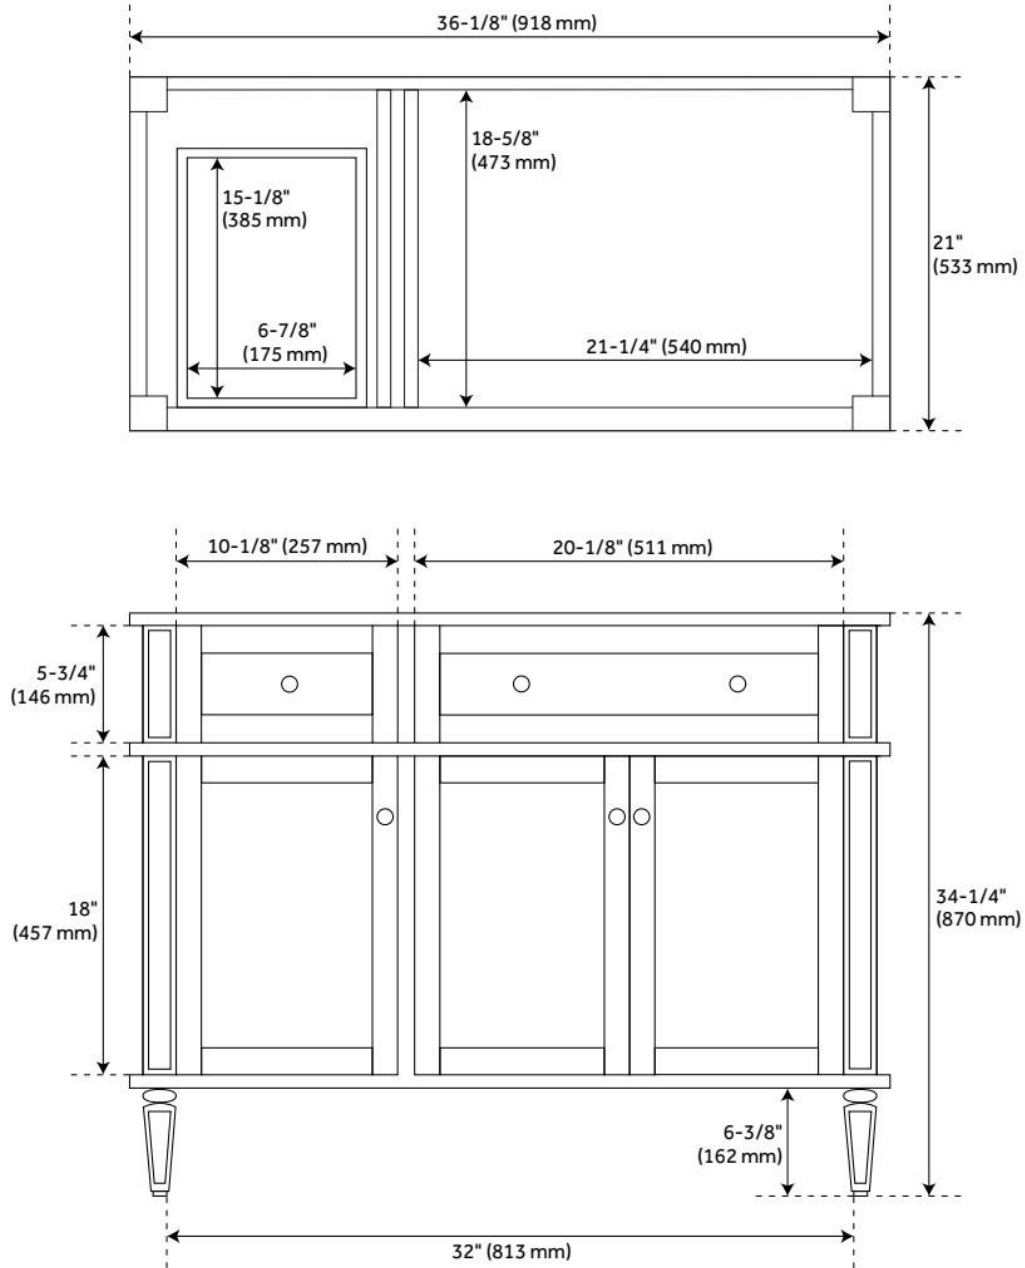

36" ELMDALE VANITY FOR RIGHT OFFSET RECTANGULAR UNDERMOUNT SINK - ANTIQUE BROWN

SKU: 951615-RUMB

Code: SH464770, SH464771

FEATURES

Material: Mahogany
Product Finish: Antique Brown
Number of Doors: 3
Number of Drawers: 3
Dovetail Drawers: Yes
Adjustable Shelves: Yes
Hardware Finish: Antique Brass
Built-In Adjusters: Yes

LISTED ID: 506894

ADDITIONAL FEATURES

- Includes a matching backsplash and a white porcelain sink.
- Granite is A-grade. Polished Carrara Marble is sourced from Italy.
- Each stone top is carved from a single piece of stone and will feature natural variations.
- See Installation Instructions for directions to attach the vanity top and sink.
- All dimensions are ($\pm 1/2"$).
- [Wood finish samples available.](#)

REVISED 7/31/2024

36" ELMDALE VANITY FOR RIGHT OFFSET RECTANGULAR UNDERMOUNT SINK - ANTIQUE BROWN

SKU: 951615-RUMB

Code: SH464770, SH464771

REVISED 7/31/2024