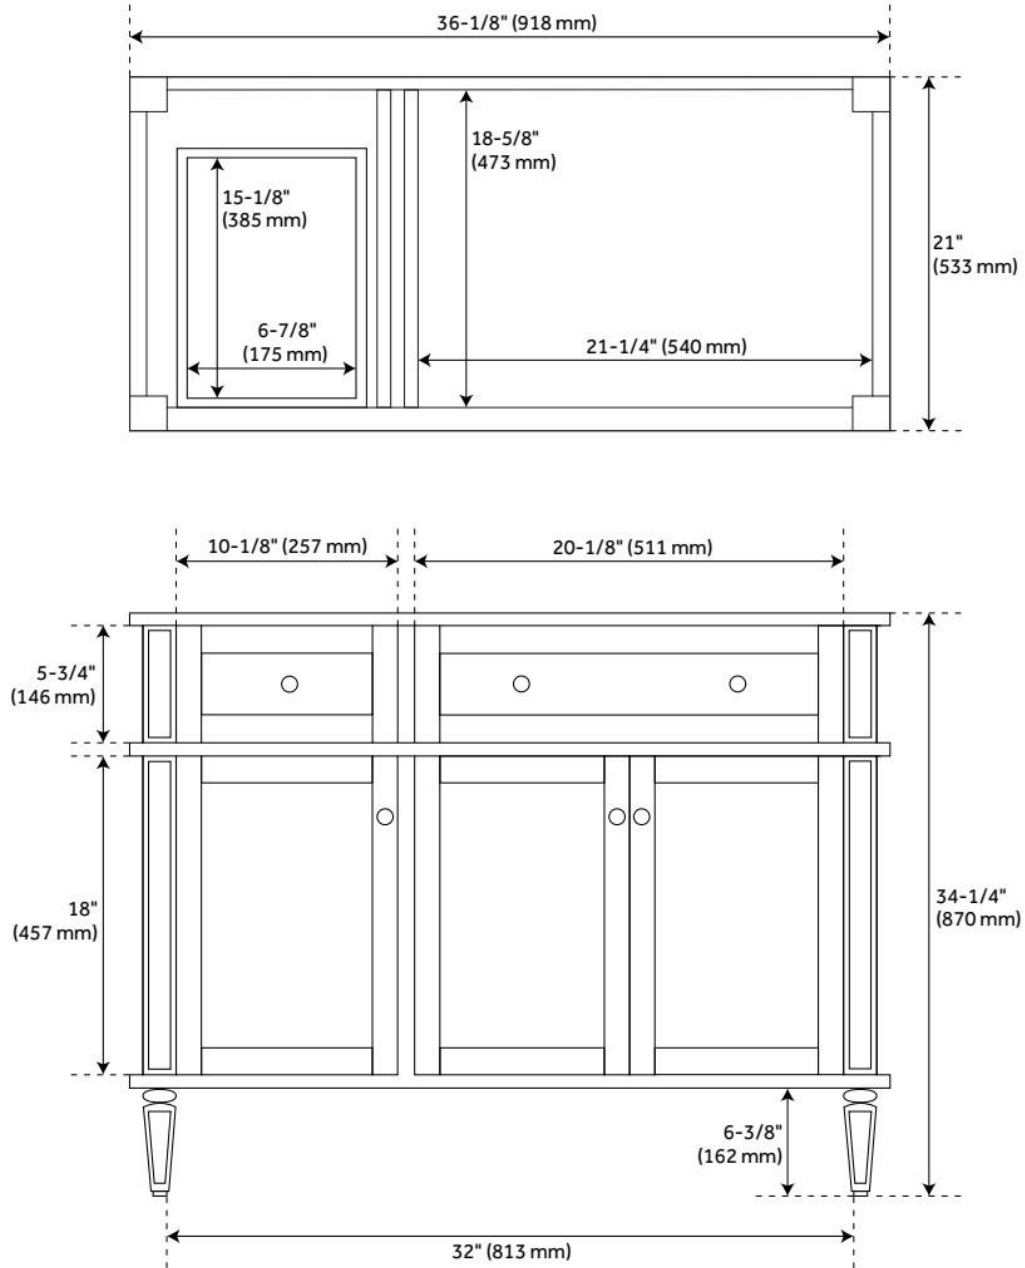

36" ELMDALE VANITY FOR RIGHT OFFSET RECTANGULAR UNDERMOUNT SINK - ANTIQUE

SKU: 951615-RUMB

Code: SH464770, SH464771, SH559016

FEATURES

Material: Mahogany
Product Finish: Antique Brown
Number of Doors: 3
Number of Drawers: 3
Dovetail Drawers: Yes
Adjustable Shelves: Yes
Hardware Finish: Antique Brass
Built-In Adjusters: Yes

LISTED ID: 506894, N/A

ADDITIONAL FEATURES

- Includes a matching backsplash and a white porcelain sink.
- Granite is A-grade. Polished Carrara Marble is sourced from Italy.
- Each stone top is carved from a single piece of stone and will feature natural variations.
- See Installation Instructions for directions to attach the vanity top and sink.
- All dimensions are ($\pm 1/2$ ").
- [Wood finish samples available.](#)

REVISED 11/18/2024

36" ELMDALE VANITY FOR RIGHT OFFSET RECTANGULAR UNDERMOUNT SINK - ANTIQUE

SKU: 951615-RUMB

Code: SH464770, SH464771, SH559016

REVISED 11/18/2024