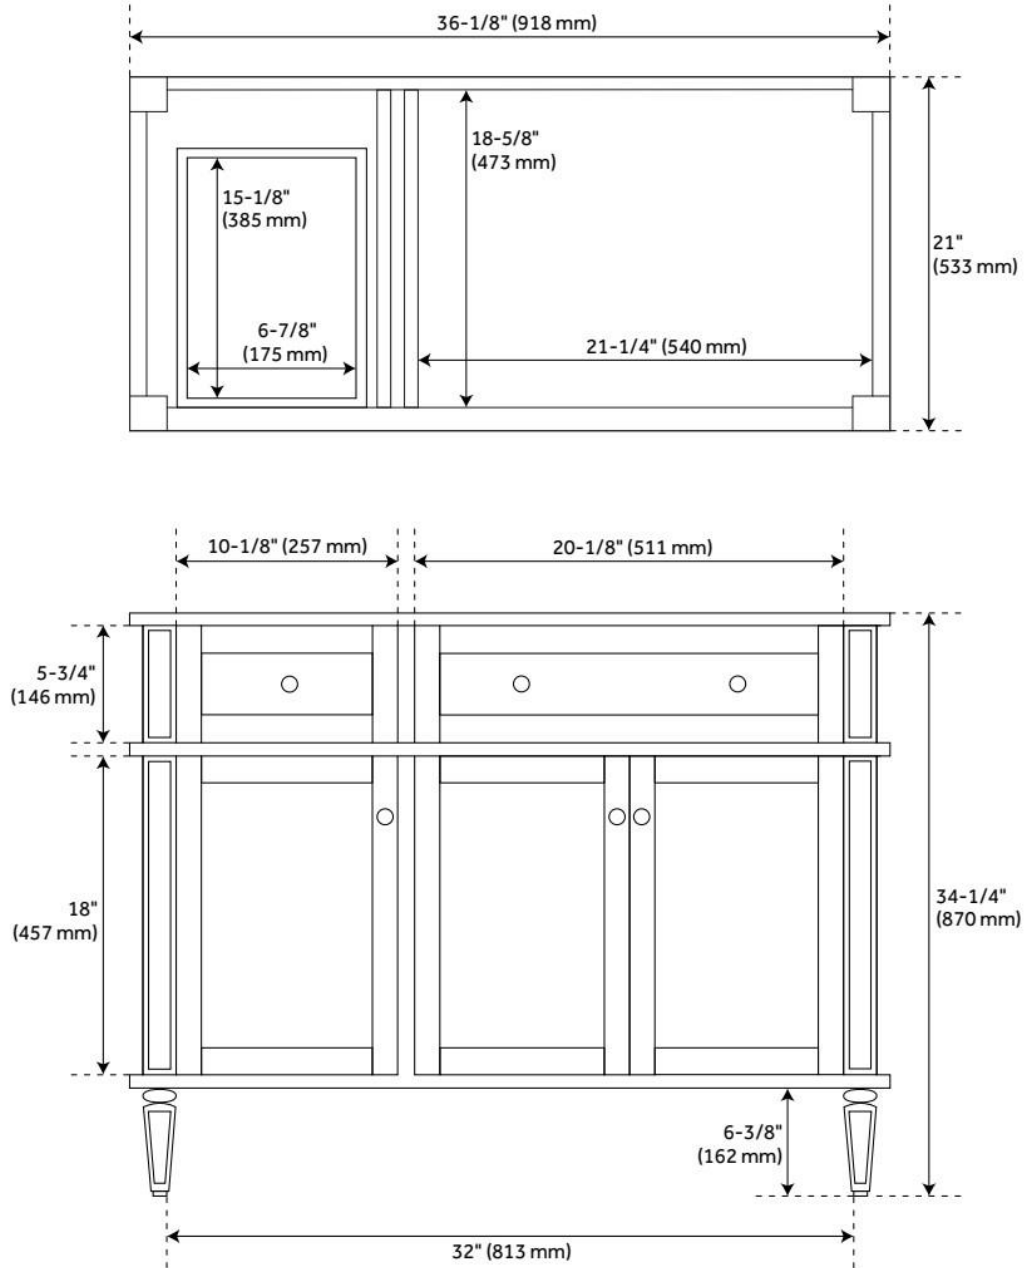

36" ELMDALE VANITY FOR RIGHT OFFSET RECTANGULAR UNDERMOUNT SINK - ANTIQUE

SKU: 951615-RUMB

Code: SH464770, SH464771, SH559016, SH559093

FEATURES

Material: Mahogany
Product Finish: Antique Brown
Number of Doors: 3
Number of Drawers: 3
Dovetail Drawers: Yes
Adjustable Shelves: Yes
Hardware Finish: Antique Brass
Built-In Adjusters: Yes

LISTED ID: 506894, N/A

ADDITIONAL FEATURES

- Includes a matching backsplash and a white porcelain sink.
- Granite is A-grade. Polished Carrara Marble is sourced from Italy.
- Each stone top is carved from a single piece of stone and will feature natural variations.
- See Installation Instructions for directions to attach the vanity top and sink.
- All dimensions are ($\pm 1/2$ ").
- [Wood finish samples available.](#)

REVISED 11/27/2024

36" ELMDALE VANITY FOR RIGHT OFFSET RECTANGULAR UNDERMOUNT SINK - ANTIQUE

SKU: 951615-RUMB

Code: SH464770, SH464771, SH559016, SH559093

REVISED 11/27/2024