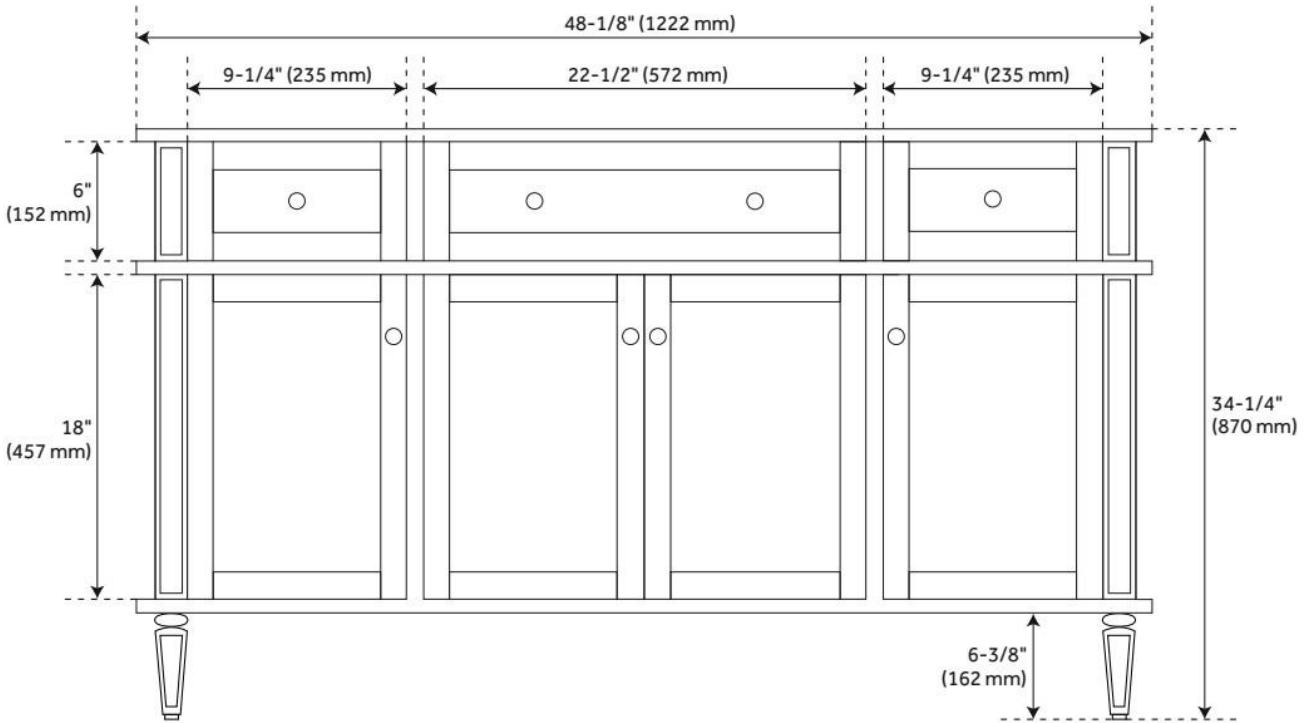

48" ELMDALE VANITY FOR RECTANGULAR UNDERMOUNT SINK - WHITE

SKU: 951620-RUMB

Code: SH466380, SH466379, SH464809, SH464813, SH464808, SH464812, SH464807, SH464811, SH464804, SH464805, SH464806, SH464814, SH464810, SH464803, SH464815

FEATURES

Material: Mahogany
Product Finish: White
Number of Doors: 4
Number of Drawers: 6
Dovetail Drawers: Yes
Hardware Finish: Polished Nickel
Built-In Adjusters: Yes

LISTED ID: 506897

ADDITIONAL FEATURES

- Includes a matching backsplash and a white porcelain sink.
- Granite is A-grade. Polished Carrara Marble is sourced from Italy.
- Each stone top is carved from a single piece of stone and will feature natural variations.
- See Installation Instructions for directions to attach the vanity top and sink.
- All dimensions are ($\pm 1/2''$).
- [Wood finish samples available.](#)

REVISED 8/7/2024

48" ELMDALE VANITY FOR RECTANGULAR UNDERMOUNT SINK - WHITE

SKU: 951620-RUMB

Code: SH466380, SH466379, SH464809, SH464813, SH464808, SH464812, SH464807, SH464811, SH464804, SH464805, SH464806, SH464814, SH464810, SH464803, SH464815