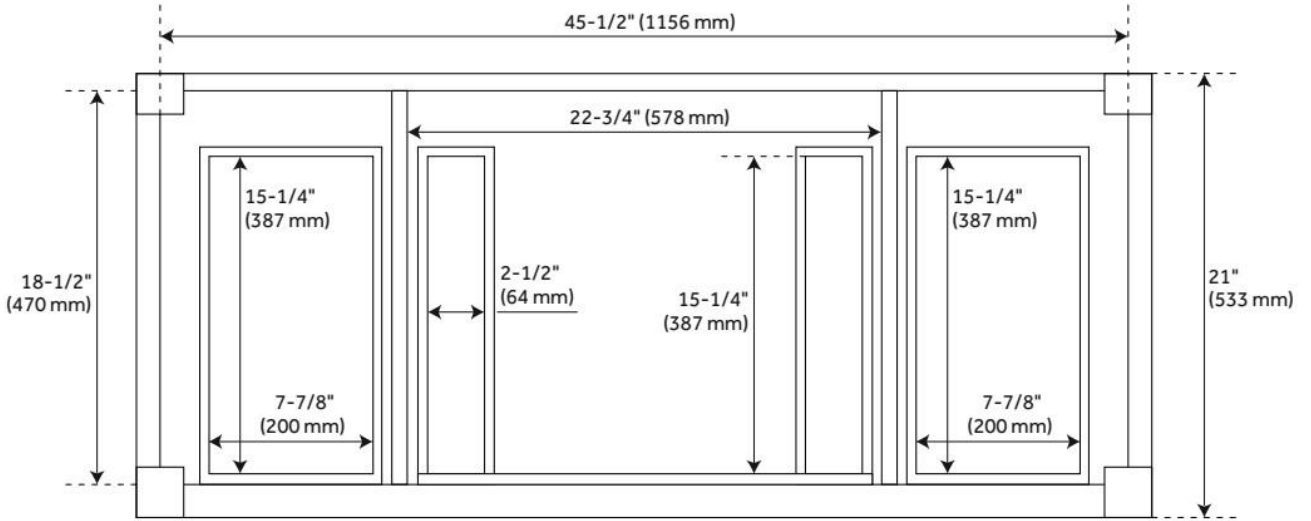

48" ELMDALE VANITY FOR RECTANGULAR UNDERMOUNT SINK - WHITE

SKU: 951620-RUMB

Code: SH466380, SH466379, SH464809, SH464813, SH464808, SH464812, SH464807, SH464811, SH464804, SH464805, SH464806, SH464814, SH464810, SH464803, SH464815

FEATURES

Material: Mahogany
Product Finish: White
Number of Doors: 4
Number of Drawers: 6
Dovetail Drawers: Yes
Hardware Finish: Polished Nickel
Built-In Adjusters: Yes

LISTED ID: 506897

ADDITIONAL FEATURES

- Includes a matching backsplash and a white porcelain sink.
- Granite is A-grade. Polished Carrara Marble is sourced from Italy.
- Each stone top is carved from a single piece of stone and will feature natural variations.
- See Installation Instructions for directions to attach the vanity top and sink.
- All dimensions are ($\pm 1/2''$).
- [Wood finish samples available.](#)

REVISED 8/7/2024

48" ELMDALE VANITY FOR RECTANGULAR UNDERMOUNT SINK - WHITE

SKU: 951620-RUMB

Code: SH466380, SH466379, SH464809, SH464813, SH464808, SH464812, SH464807, SH464811, SH464804, SH464805, SH464806, SH464814, SH464810, SH464803, SH464815