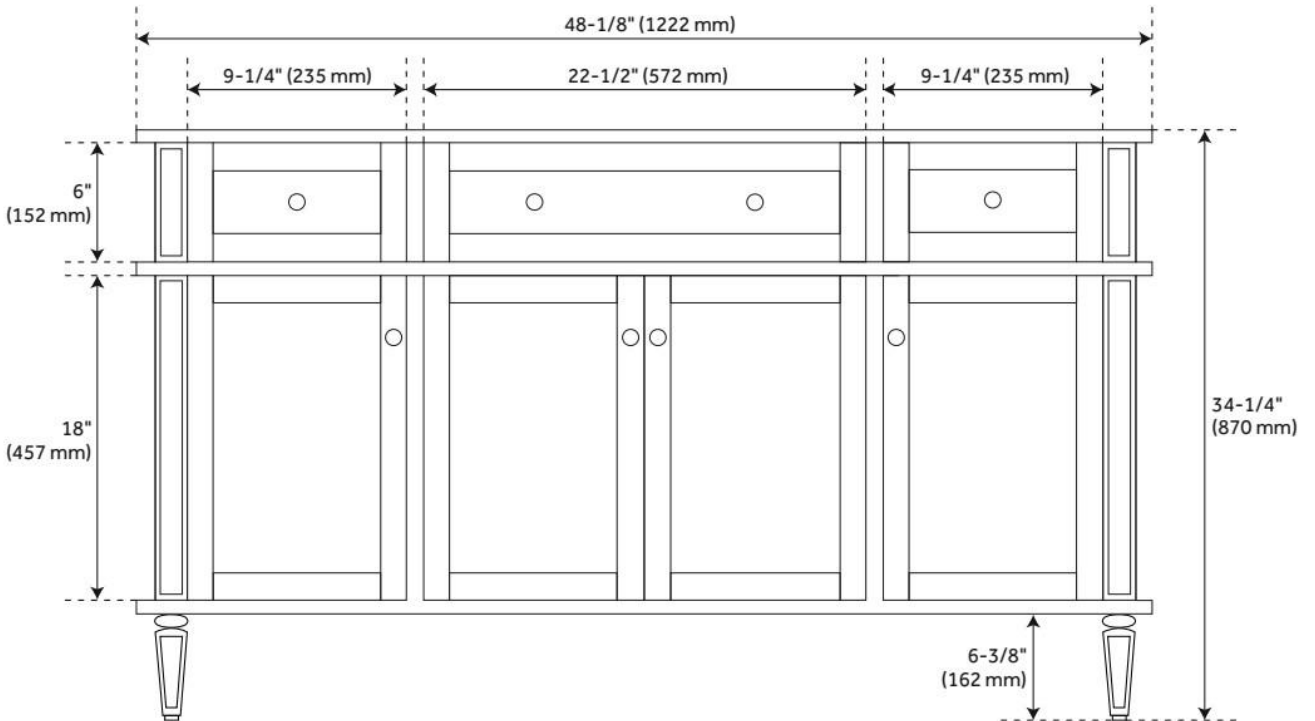

48" ELMDALE VANITY FOR UNDERMOUNT SINK - WHITE

SKU: 951620-UM

Code: SH464801, SH464800, SH464799, SH464797, SH464798, SH464802, SH464796

REVISED 8/6/2024