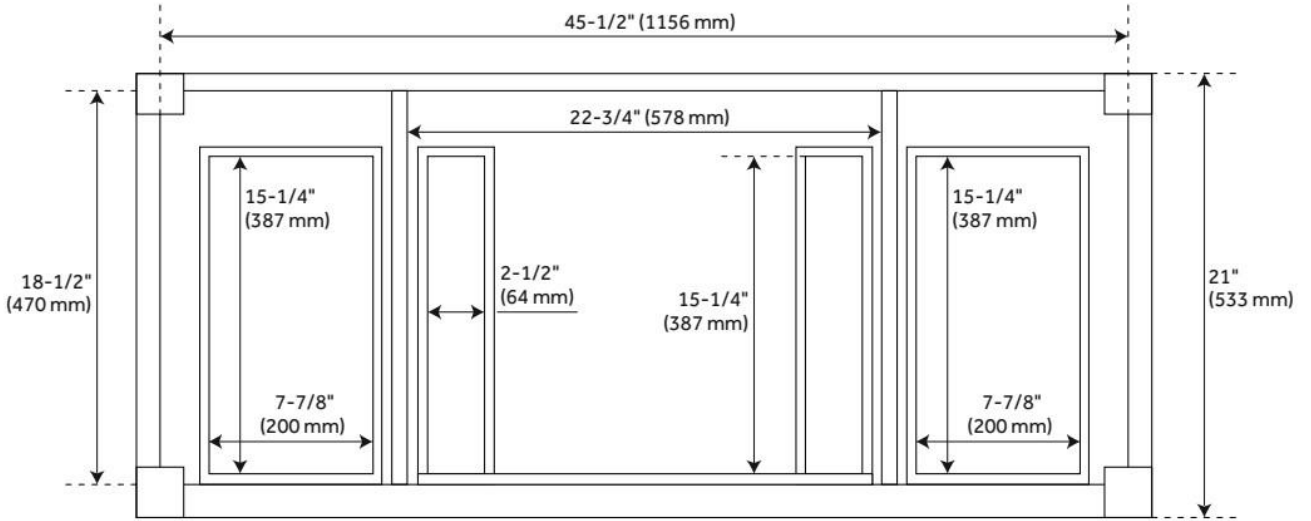

48" ELMDALE VANITY FOR UNDERMOUNT SINK - WHITE

SKU: 951620-UM

Code: SH464801, SH464800, SH464799, SH464797, SH464798, SH464802, SH464796

FEATURES

Material: Mahogany
Product Finish: White
Number of Doors: 4
Number of Drawers: 6
Dovetail Drawers: Yes
Hardware Finish: Polished Nickel
Built-In Adjusters: Yes

LISTED ID: 506895

ADDITIONAL FEATURES

- Includes a matching backsplash and a white porcelain sink.
- Granite is A-grade. Polished Carrara Marble is sourced from Italy.
- Each stone top is carved from a single piece of stone and will feature natural variations.
- See Installation Instructions for directions to attach the vanity top and sink.
- All dimensions are ($\pm 1/2$ ").
- [Wood finish samples available.](#)

REVISED 8/6/2024

48" ELMDALE VANITY FOR UNDERMOUNT SINK - WHITE

SKU: 951620-UM

Code: SH464801, SH464800, SH464799, SH464797, SH464798, SH464802, SH464796

REVISED 8/6/2024