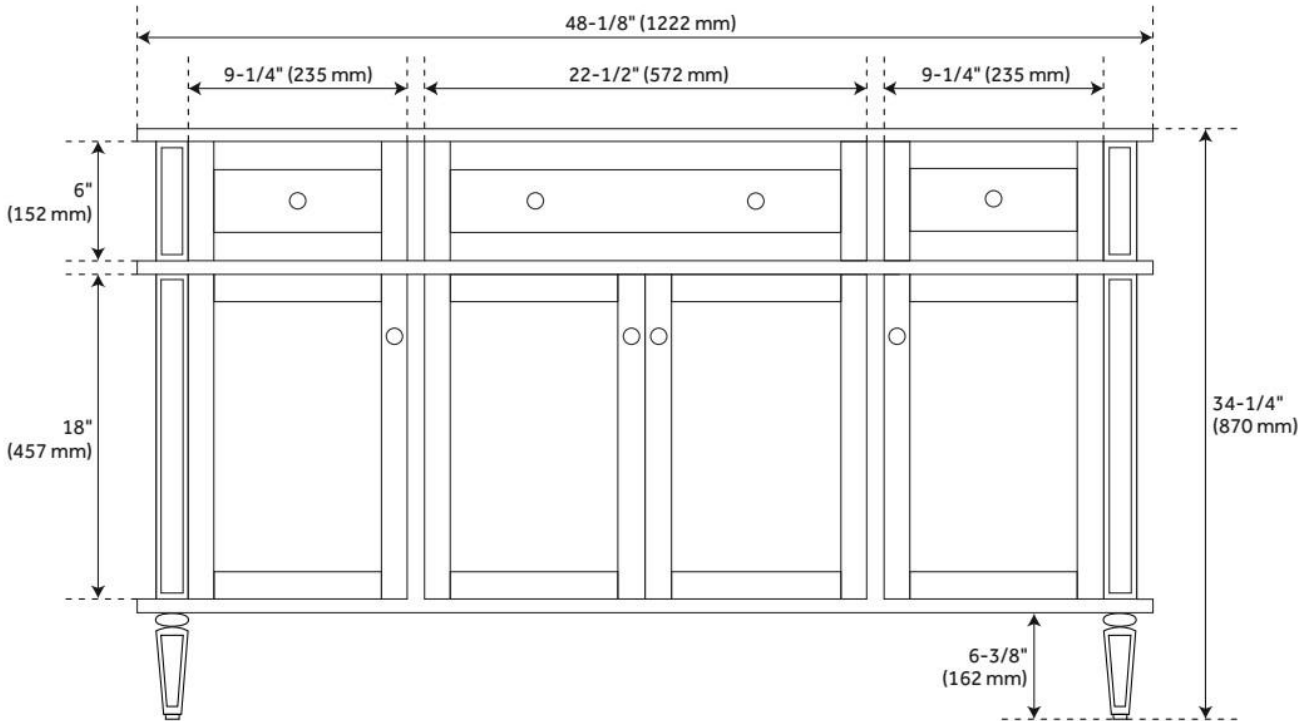

48" ELMDALE VANITY FOR RECTANGULAR UNDERMOUNT SINK - ANTIQUE BROWN

SKU: 951625-RUMB

Code: SH466382, SH466381, SH464851, SH464855, SH464848, SH464849, SH464850, SH464858, SH464854, SH464847

FEATURES

Material: Mahogany
Product Finish: Antique Brown
Number of Doors: 4
Number of Drawers: 6
Dovetail Drawers: Yes
Hardware Finish: Antique Brass
Built-In Adjusters: Yes

LISTED ID: 506897

ADDITIONAL FEATURES

- Includes a matching backsplash and a white porcelain sink.
- Granite is A-grade. Polished Carrara Marble is sourced from Italy.
- Each stone top is carved from a single piece of stone and will feature natural variations.
- See Installation Instructions for directions to attach the vanity top and sink.
- All dimensions are ($\pm 1/2"$).
- [Wood finish samples available.](#)

REVISED 8/12/2024

48" ELMDALE VANITY FOR RECTANGULAR UNDERMOUNT SINK - ANTIQUE BROWN

SKU: 951625-RUMB

Code: SH466382, SH466381, SH464851, SH464855, SH464848, SH464849, SH464850, SH464858, SH464854, SH464847