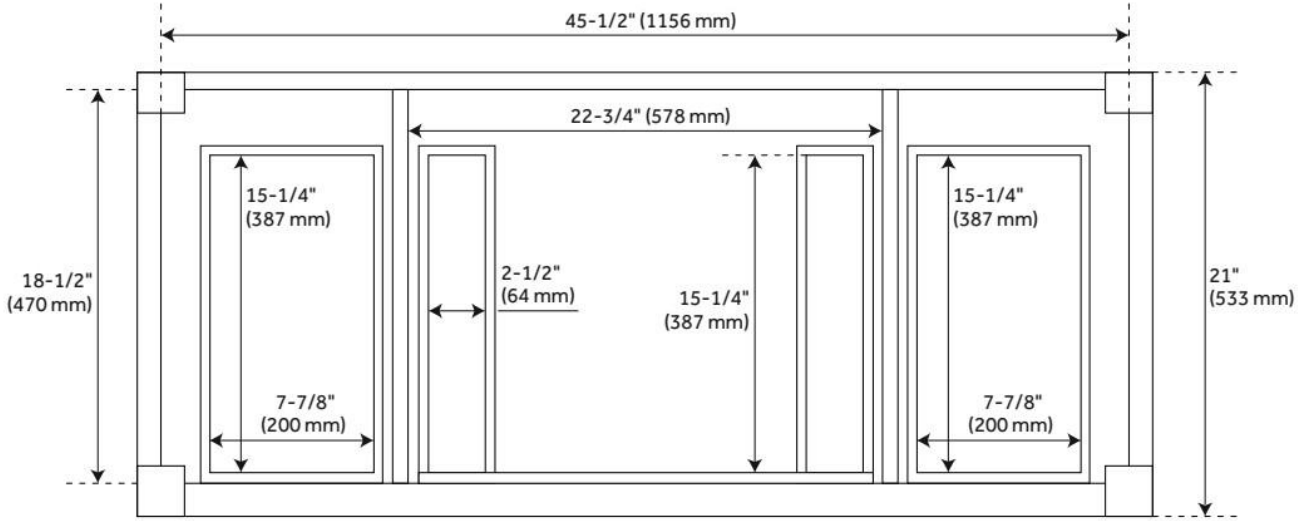

48" ELMDALE VANITY FOR RECTANGULAR UNDERMOUNT SINK - ANTIQUE BROWN

SKU: 951625-RUMB

Code: SH466382, SH466381, SH464851, SH464855, SH464848, SH464849, SH464850, SH464858, SH464854, SH464847

FEATURES

Material: Mahogany
Product Finish: Antique Brown
Number of Doors: 4
Number of Drawers: 6
Dovetail Drawers: Yes
Hardware Finish: Antique Brass
Built-In Adjusters: Yes

LISTED ID: 506897

ADDITIONAL FEATURES

- Includes a matching backsplash and a white porcelain sink.
- Granite is A-grade. Polished Carrara Marble is sourced from Italy.
- Each stone top is carved from a single piece of stone and will feature natural variations.
- See Installation Instructions for directions to attach the vanity top and sink.
- All dimensions are ($\pm 1/2"$).
- [Wood finish samples available.](#)

REVISED 8/12/2024

48" ELMDALE VANITY FOR RECTANGULAR UNDERMOUNT SINK - ANTIQUE BROWN

SKU: 951625-RUMB

Code: SH466382, SH466381, SH464851, SH464855, SH464848, SH464849, SH464850, SH464858, SH464854, SH464847