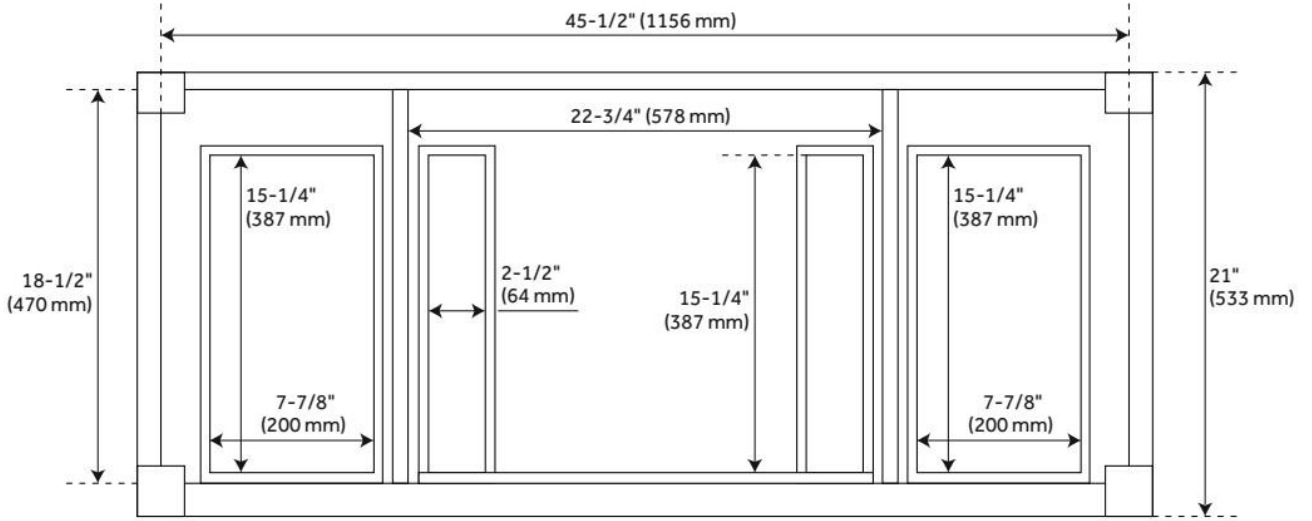

48" ELMDALE VANITY FOR RECTANGULAR UNDERMOUNT SINK - ANTIQUE BROWN

SKU: 951625-RUMB

Code: SH466382, SH466381, SH464851, SH464855, SH464848, SH464849, SH464850, SH464858, SH464854, SH464847, SH559110

REVISED 11/27/2024