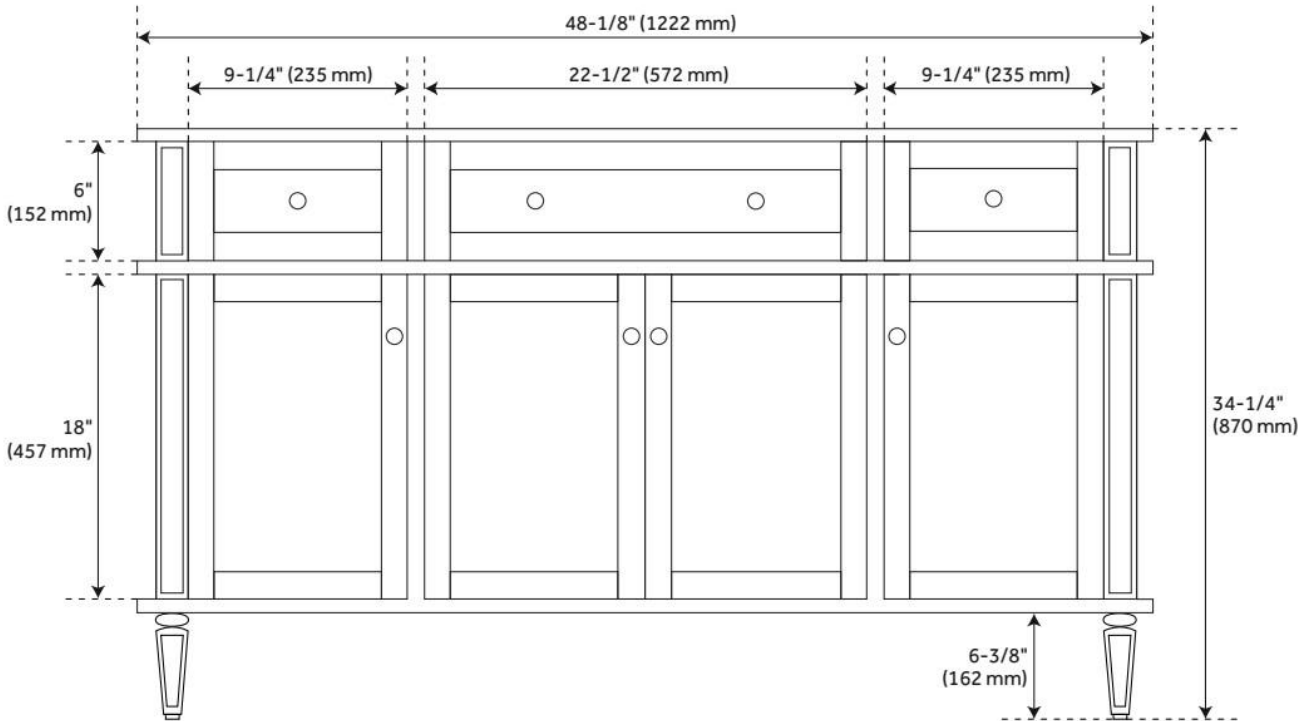

48" ELMDALE VANITY FOR RECTANGULAR UNDERMOUNT SINK - ANTIQUE BROWN

SKU: 951625-RUMB

Code: SH466382, SH466381, SH464851, SH464855, SH464848, SH464849, SH464850, SH464858, SH464854, SH464847, SH559110

REVISED 11/27/2024