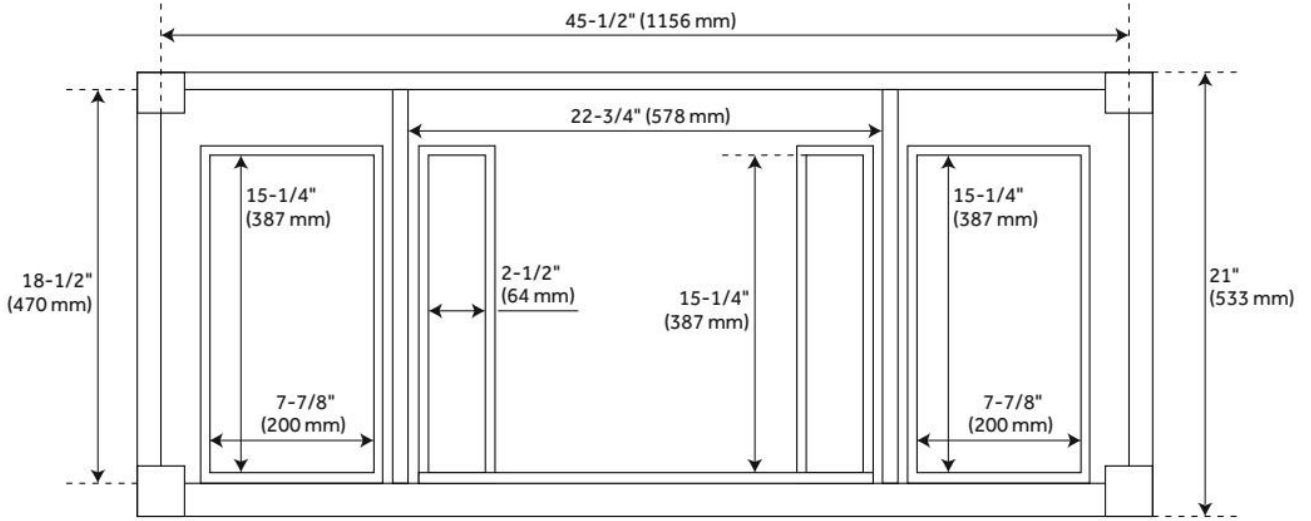

48" ELMDALE VANITY FOR UNDERMOUNT SINK - ANTIQUE BROWN

SKU: 951625-UM

Code: SH464843, SH464841, SH464842, SH464846, SH464840

REVISED 8/1/2024