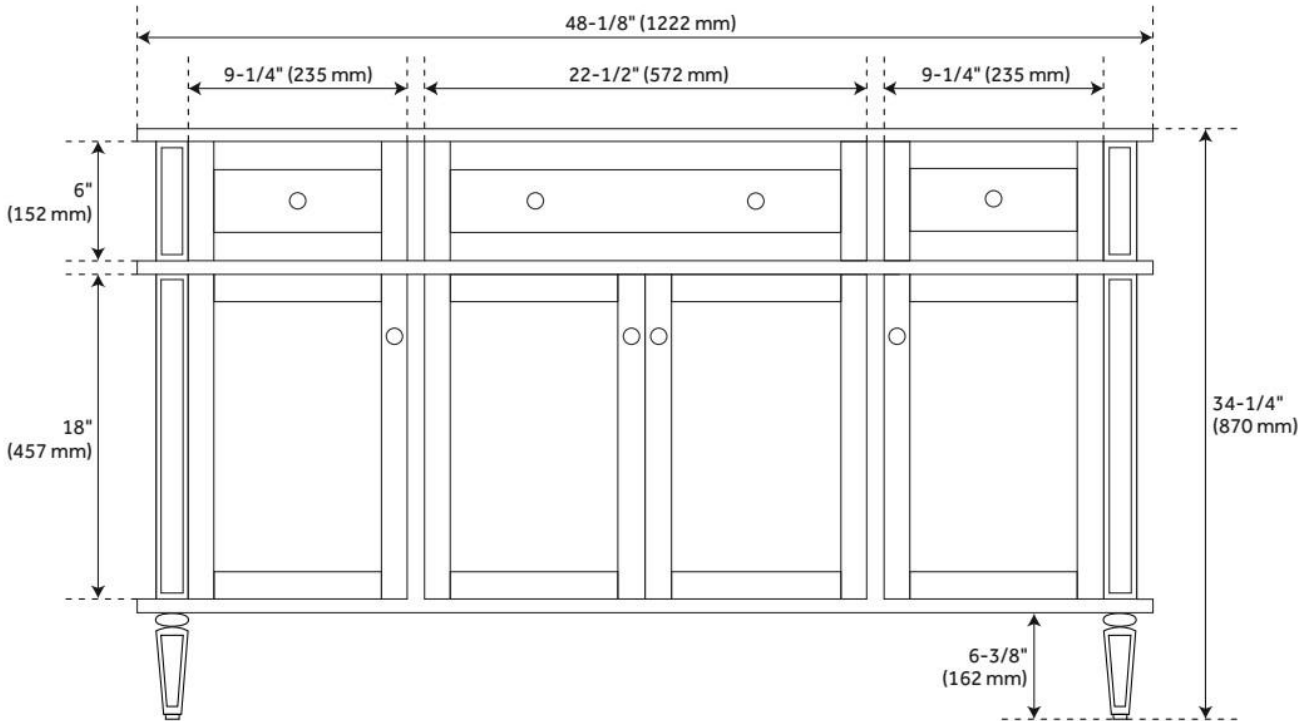

48" ELMDALE VANITY FOR UNDERMOUNT SINK - ANTIQUE BROWN

SKU: 951625-UM

Code: SH464843, SH464841, SH464842, SH464846, SH464840

REVISED 8/1/2024