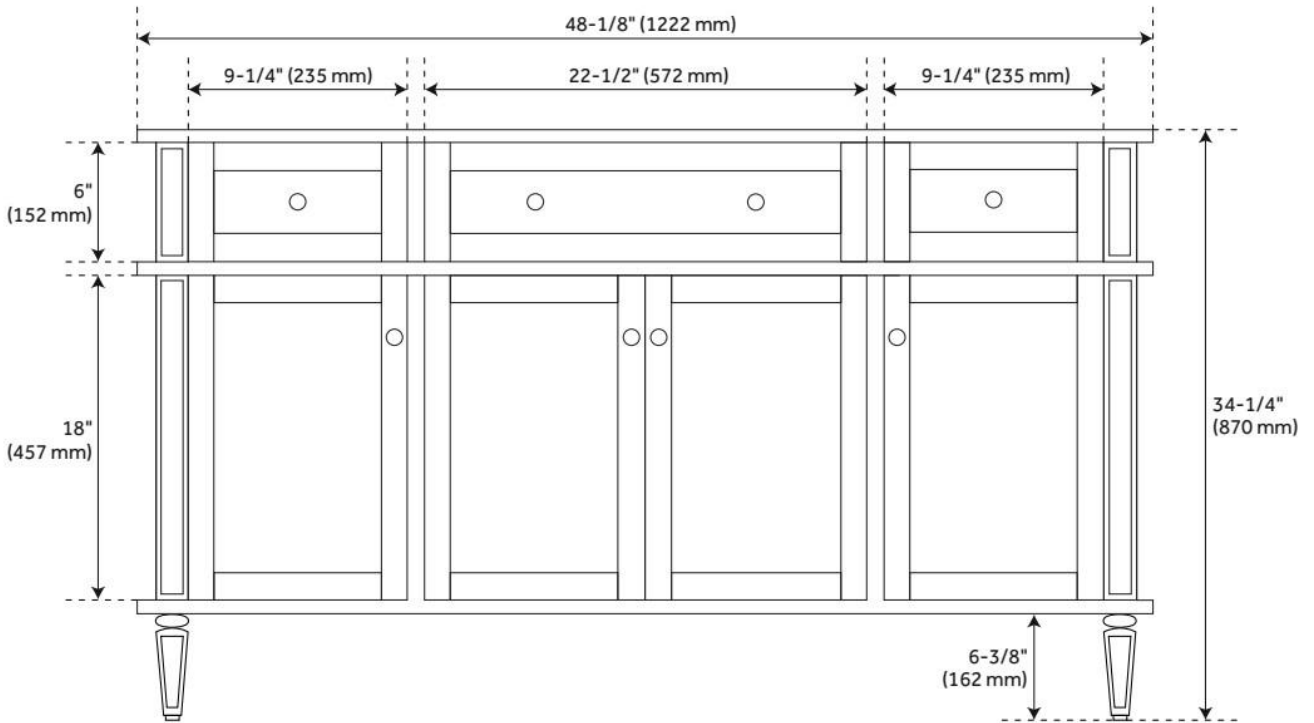

48" ELMDALE VANITY FOR RECTANGULAR UNDERMOUNT SINK - CHARCOAL BLACK

SKU: 951630-RUMB

Code: SH466384, SH466383, SH464897, SH464901, SH464896, SH464900, SH464895, SH464899, SH464892, SH464893, SH464894, SH464902, SH464898, SH464891, SH464903, SH559111

REVISED 11/27/2024