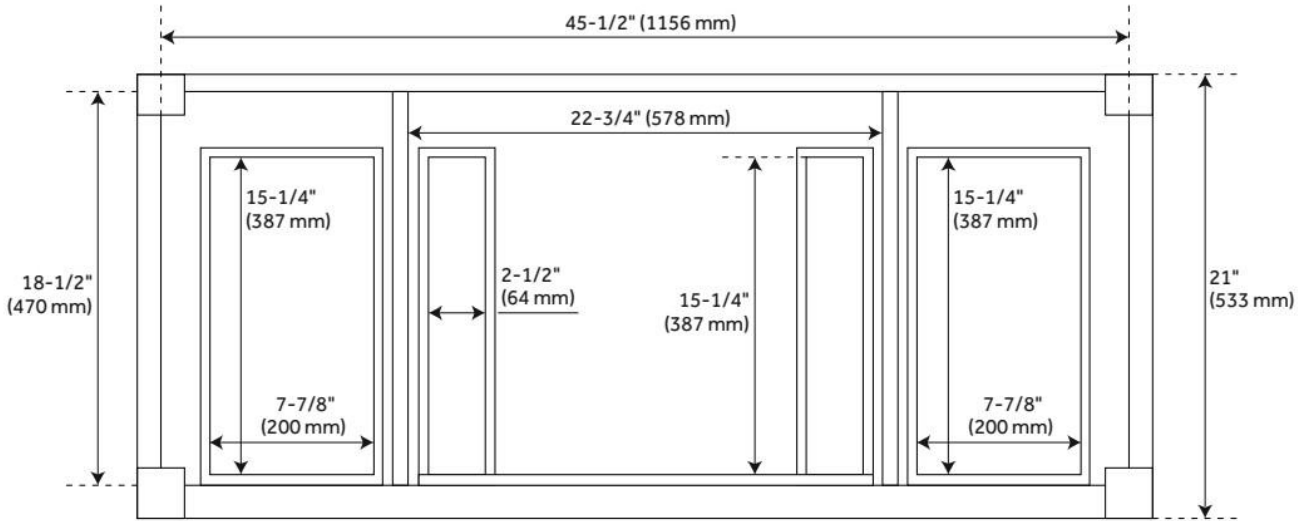

48" ELMDALE VANITY FOR RECTANGULAR UNDERMOUNT SINK - CHARCOAL BLACK

SKU: 951630-RUMB

Code: SH466384, SH466383, SH464897, SH464901, SH464896, SH464900, SH464895, SH464899, SH464892, SH464893, SH464894, SH464902, SH464898, SH464891, SH464903, SH559111

REVISED 11/27/2024