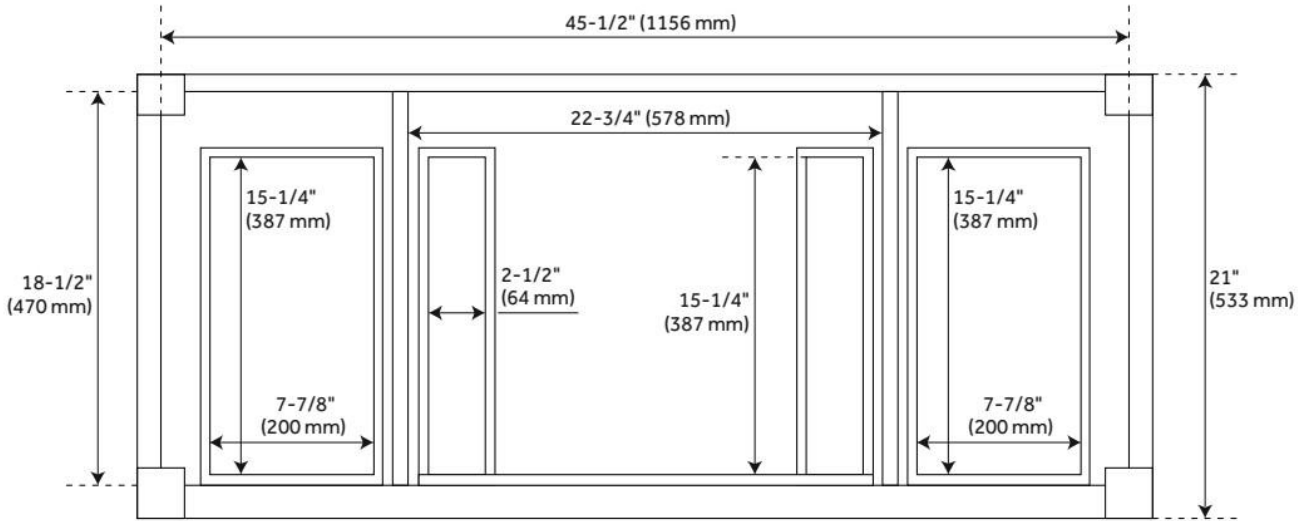

48" ELMDALE VANITY FOR RECTANGULAR UNDERMOUNT SINK - CHARCOAL BLACK

SKU: 951630-RUMB

Code: SH466384, SH466383, SH464897, SH464901, SH464896, SH464900, SH464895, SH464899, SH464892, SH464893, SH464894, SH464902, SH464898, SH464891, SH464903

REVISED 8/7/2024