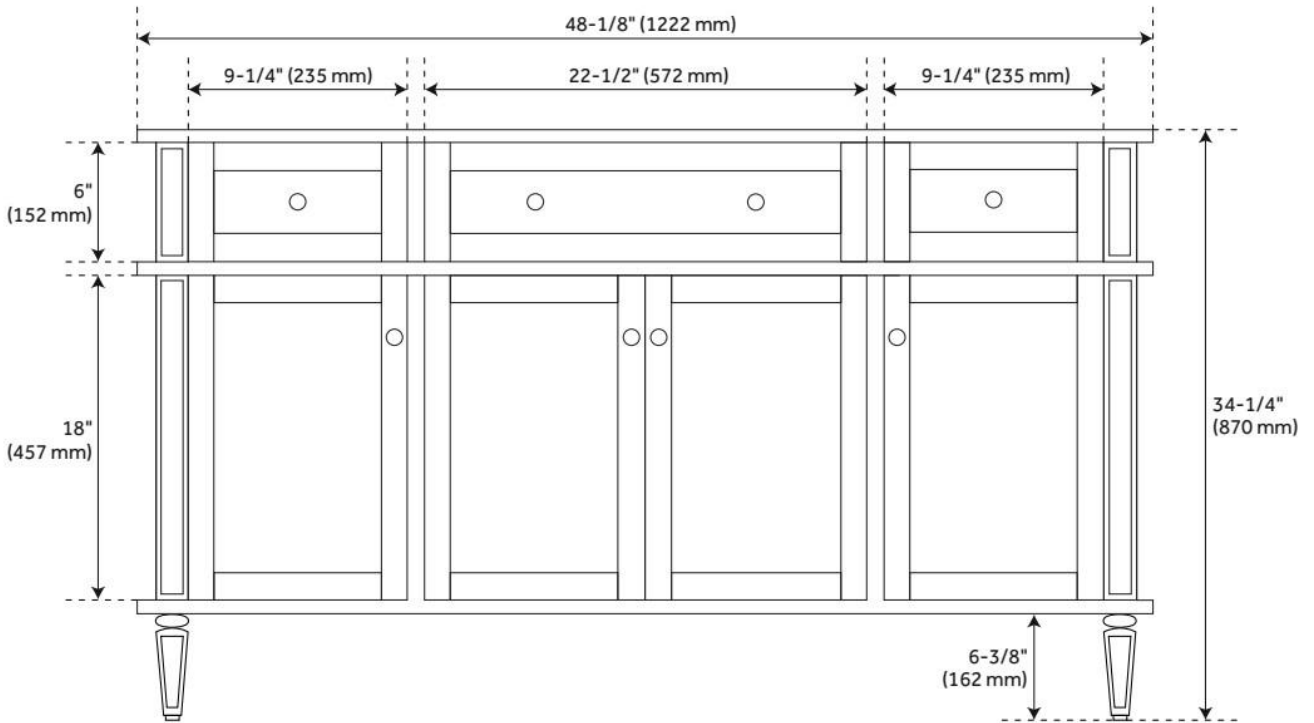

48" ELMDALE VANITY FOR RECTANGULAR UNDERMOUNT SINK - CHARCOAL BLACK

SKU: 951630-RUMB

Code: SH466384, SH466383, SH464897, SH464901, SH464896, SH464900, SH464895, SH464899, SH464892, SH464893, SH464894, SH464902, SH464898, SH464891, SH464903

REVISED 8/7/2024