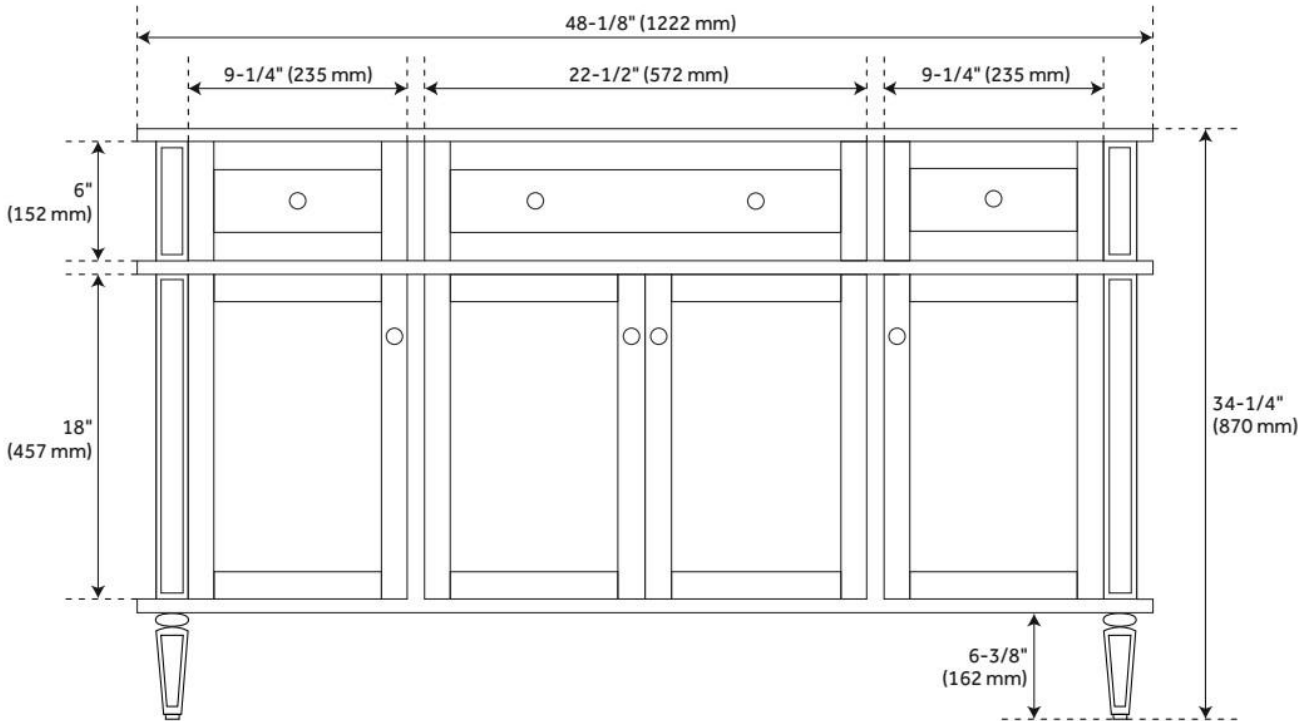

48" ELMDALE VANITY FOR UNDERMOUNT SINK - CHARCOAL BLACK

SKU: 951630-UM

Code: SH464884, SH464889, SH464888, SH464887, SH464885, SH464886, SH464890

REVISED 8/6/2024