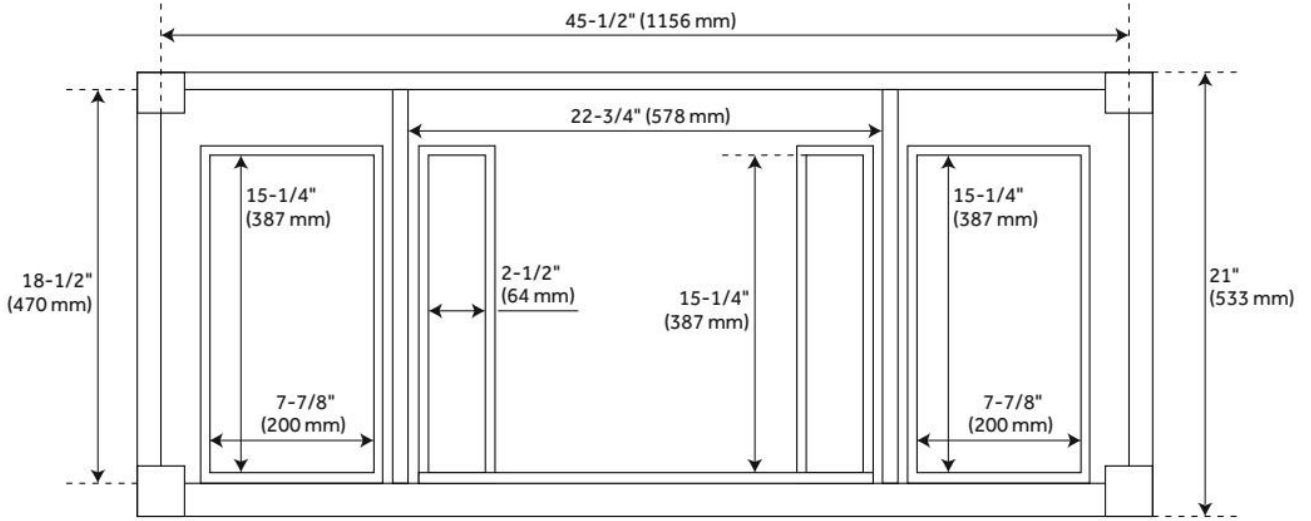

48" ELMDALE VANITY FOR UNDERMOUNT SINK - CHARCOAL BLACK

SKU: 951630-UM

Code: SH464884, SH464889, SH464888, SH464887, SH464885, SH464886, SH464890

REVISED 8/6/2024