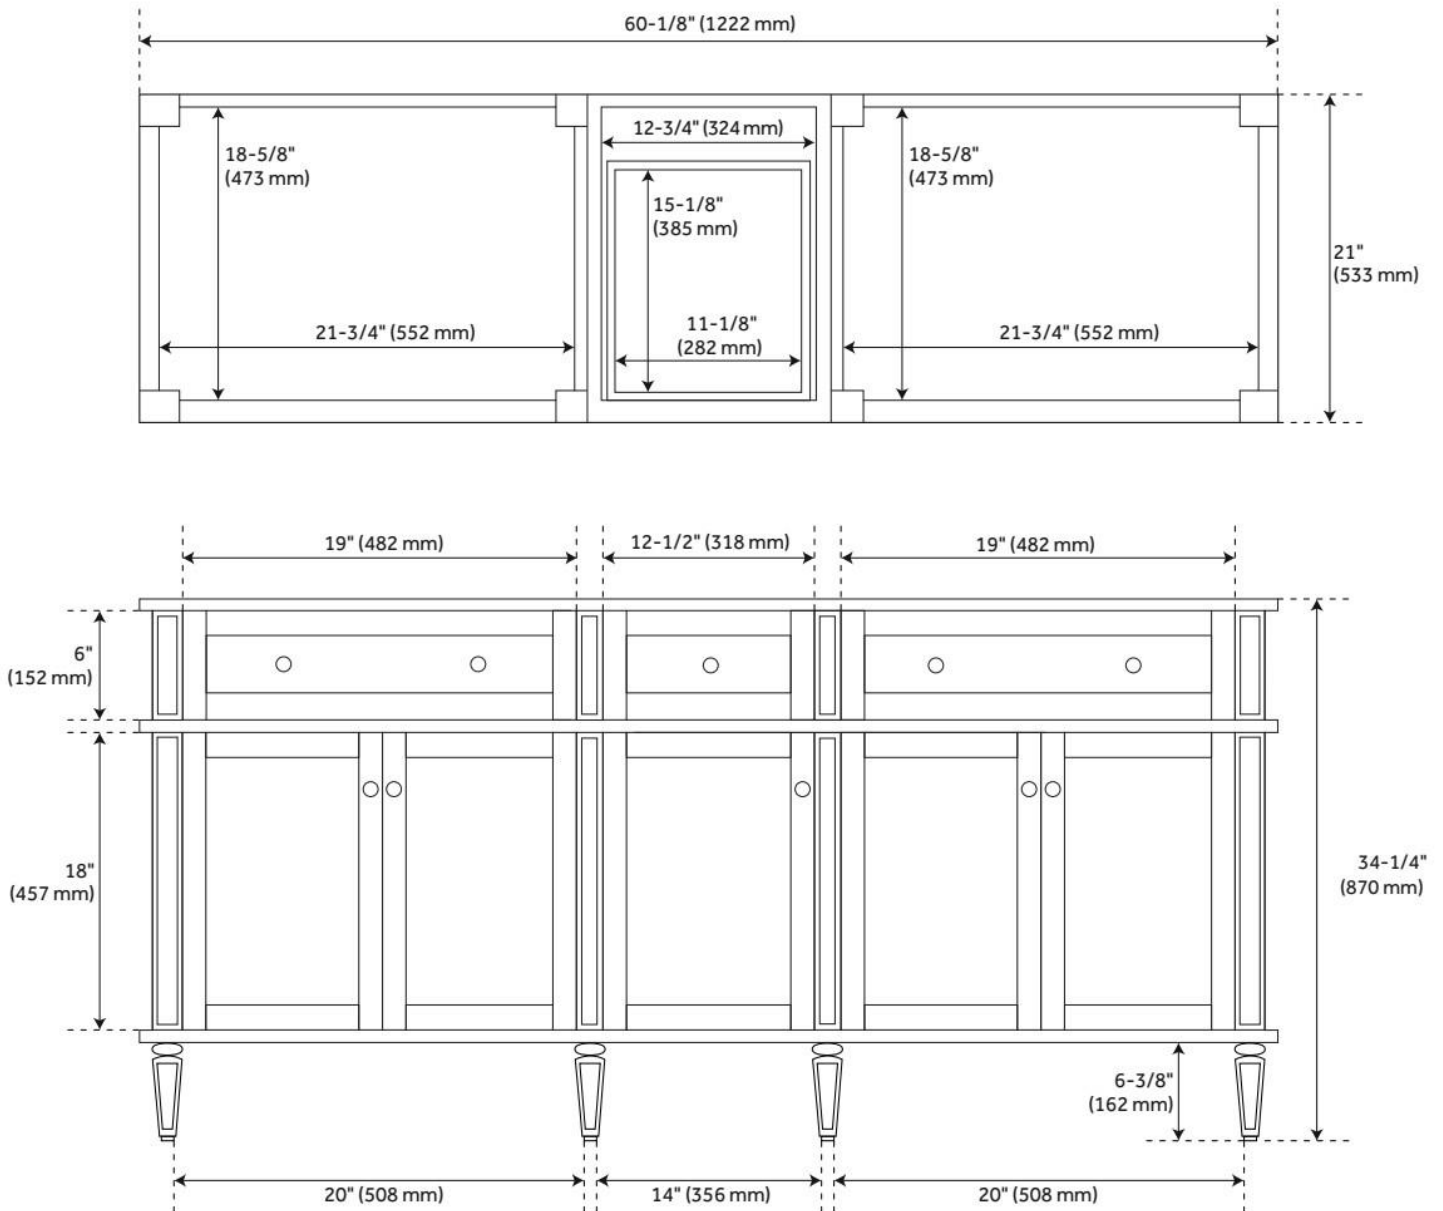

60" ELMDALE DOUBLE VANITY FOR RECTANGULAR UNDERMOUNT SINKS - WHITE

SKU: 951635-RUMB

Code: SH466386, SH466385, SH464941, SH464940, SH464944, SH464939, SH464943, SH464937, SH464947, SH464948, SH464938, SH464942, SH464936, SH464946

FEATURES

- Material: Mahogany
- Product Finish: White
- Number of Doors: 5
- Number of Drawers: 4
- Dovetail Drawers: Yes
- Hardware Finish: Polished Nickel
- Built-In Adjusters: Yes

LISTED ID: 506894

ADDITIONAL FEATURES

- Includes a matching backsplash and a white porcelain sink.
- Granite is A-grade. Polished Carrara Marble is sourced from Italy.
- Each stone top is carved from a single piece of stone and will feature natural variations.
- See Installation Instructions for directions to attach the vanity top and sink.
- All dimensions are ($\pm 1/2''$).
- [Wood finish samples available.](#)

REVISED 7/30/2024

60" ELMDALE DOUBLE VANITY FOR RECTANGULAR UNDERMOUNT SINKS - WHITE

SKU: 951635-RUMB

Code: SH466386, SH466385, SH464941, SH464940, SH464944, SH464939, SH464943, SH464937, SH464947, SH464948, SH464938, SH464942, SH464936, SH464946