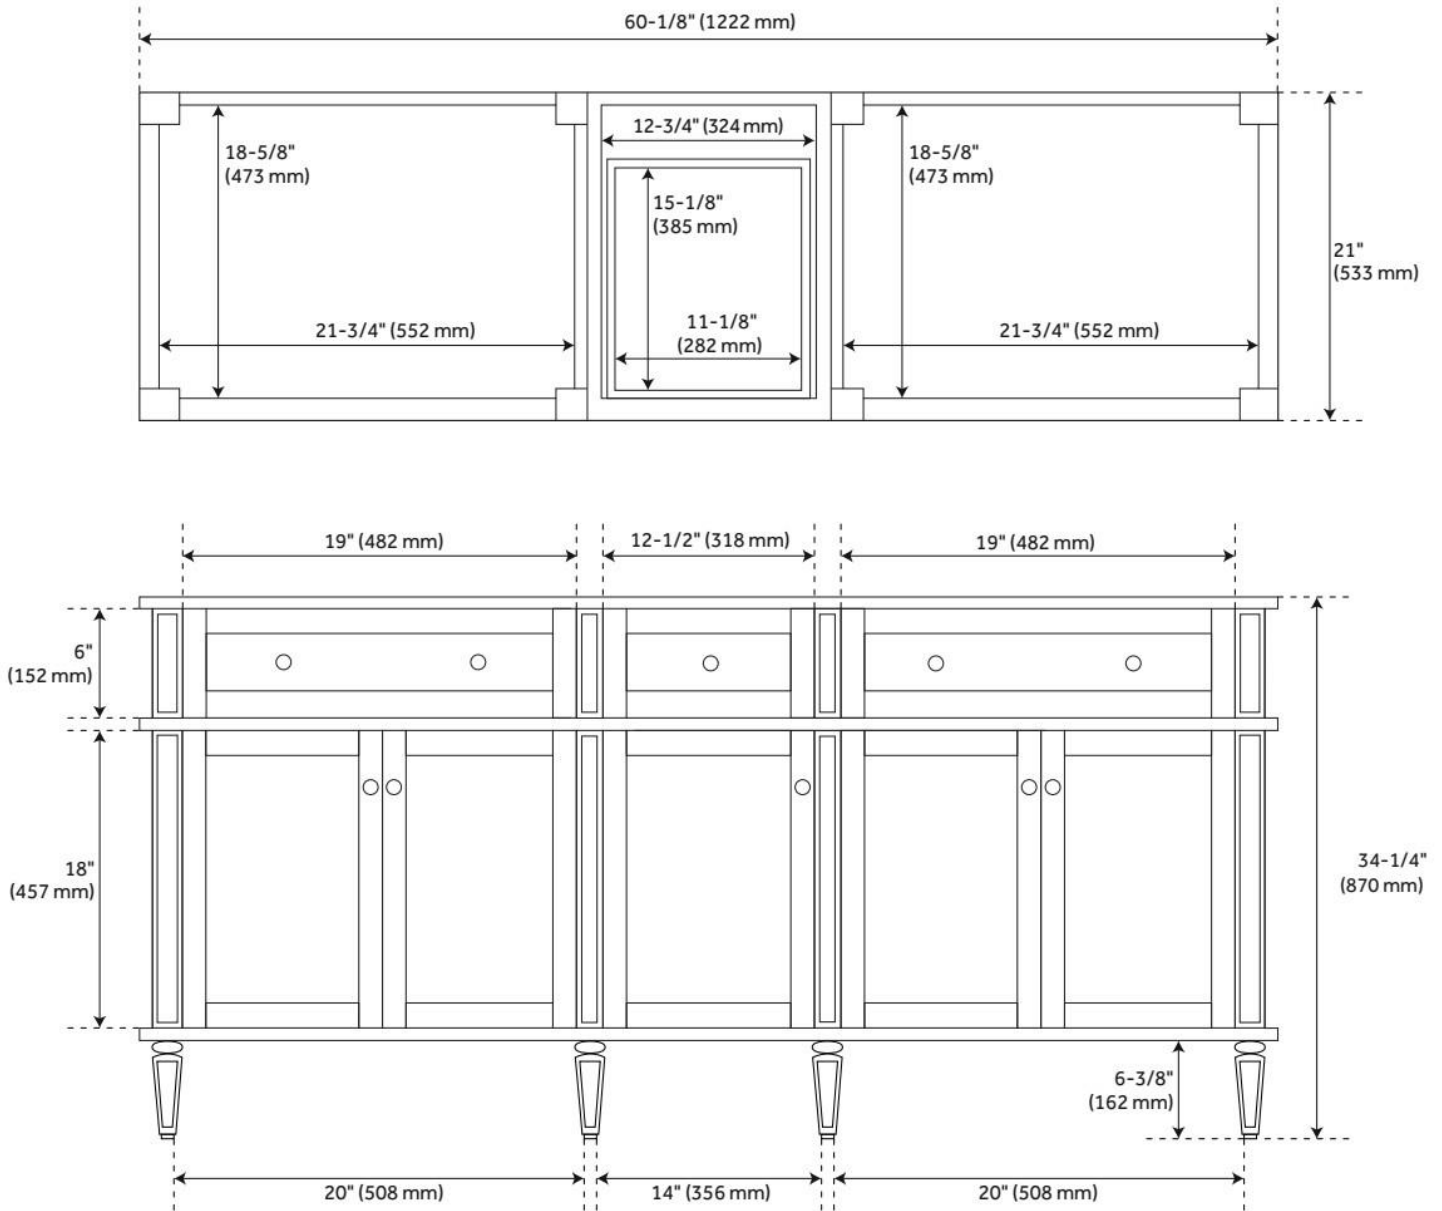

60" ELMDALE DOUBLE VANITY FOR UNDERMOUNT SINKS - WHITE

SKU: 951635-UM

Code: SH464933, SH464932, SH464934, SH464929, SH464931, SH464935, SH464928

REVISED 8/7/2024