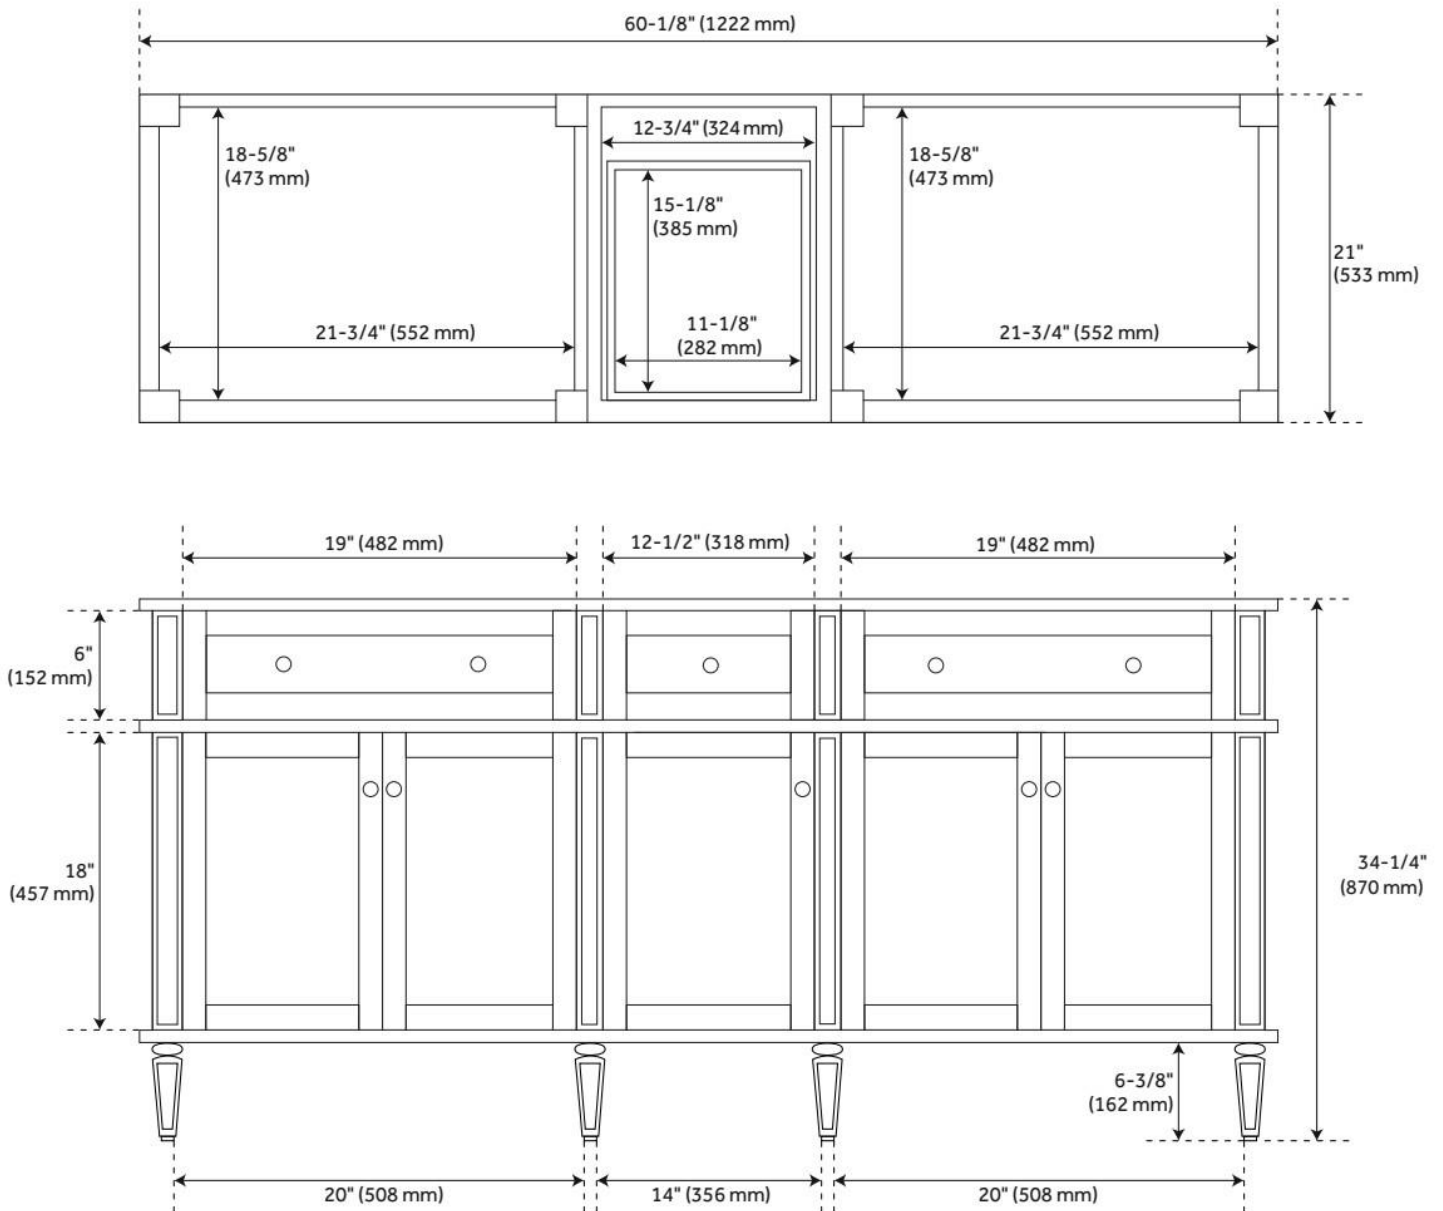

60" ELMDALE DOUBLE VANITY FOR RECTANGULAR UNDERMOUNT SINKS - ANTIQUE BROWN

SKU: 951640-RUMB

Code: SH466388, SH466387, SH464983, SH464982, SH464986, SH464981, SH464985, SH464979, SH464989, SH464990, SH464980, SH464984, SH464978, SH464988

FEATURES

Material: Mahogany
Product Finish: Antique Brown
Number of Doors: 5
Number of Drawers: 4
Dovetail Drawers: Yes
Hardware Finish: Antique Brass
Built-In Adjusters: Yes

LISTED ID: 506894

ADDITIONAL FEATURES

- Includes a matching backsplash and a white porcelain sink.
- Granite is A-grade. Polished Carrara Marble is sourced from Italy.
- Each stone top is carved from a single piece of stone and will feature natural variations.
- See Installation Instructions for directions to attach the vanity top and sink.
- All dimensions are ($\pm 1/2''$).
- [Wood finish samples available.](#)

REVISED 8/7/2024

60" ELMDALE DOUBLE VANITY FOR RECTANGULAR UNDERMOUNT SINKS - ANTIQUE BROWN

SKU: 951640-RUMB

Code: SH466388, SH466387, SH464983, SH464982, SH464986, SH464981, SH464985, SH464979, SH464989, SH464990, SH464980, SH464984, SH464978, SH464988