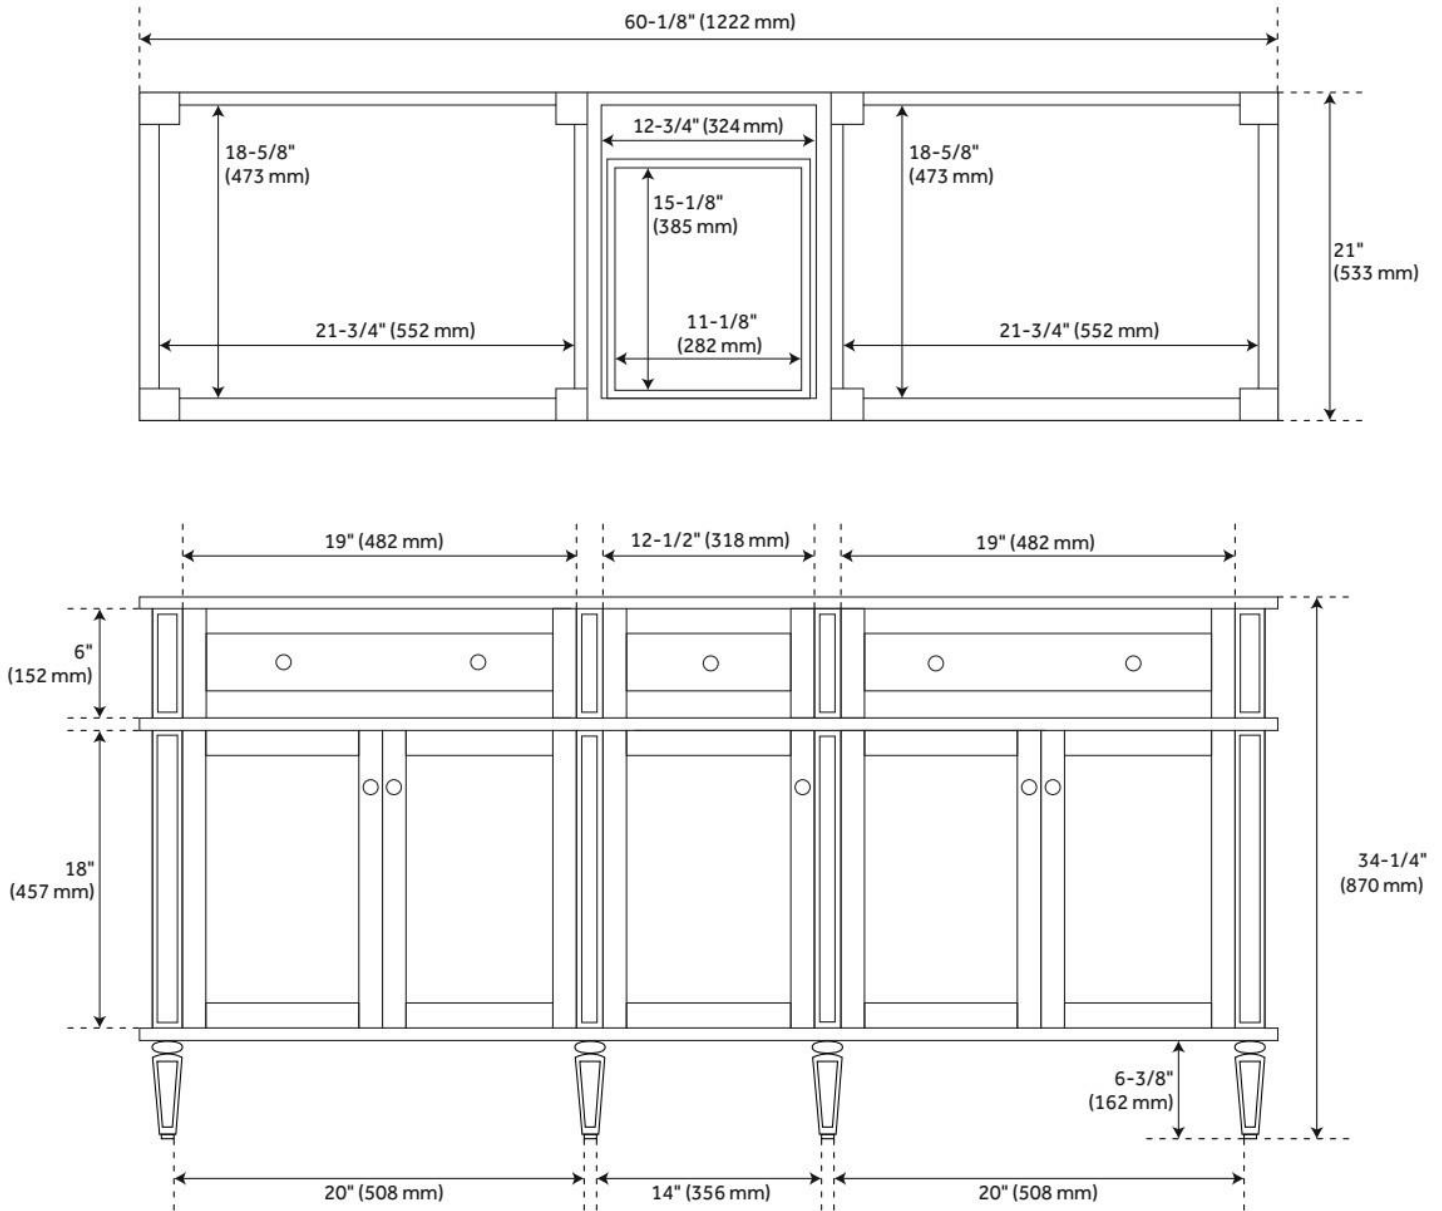

60" ELMDALE DOUBLE VANITY FOR UNDERMOUNT SINKS - ANTIQUE BROWN

SKU: 951640-UM

Code: SH464975, SH464974, SH464976, SH464971, SH464973, SH464977, SH464970

FEATURES

Material: Mahogany
Product Finish: Antique Brown
Number of Doors: 5
Number of Drawers: 4
Dovetail Drawers: Yes
Hardware Finish: Antique Brass
Built-In Adjusters: Yes

LISTED ID: 506895

ADDITIONAL FEATURES

- Includes a matching backsplash and a white porcelain sink.
- Granite is A-grade. Polished Carrara Marble is sourced from Italy.
- Each stone top is carved from a single piece of stone and will feature natural variations.
- See Installation Instructions for directions to attach the vanity top and sink.
- All dimensions are ($\pm 1/2$ ").
- [Wood finish samples available.](#)

REVISED 8/12/2024

60" ELMDALE DOUBLE VANITY FOR UNDERMOUNT SINKS - ANTIQUE BROWN

SKU: 951640-UM

Code: SH464975, SH464974, SH464976, SH464971, SH464973, SH464977, SH464970

REVISED 8/12/2024