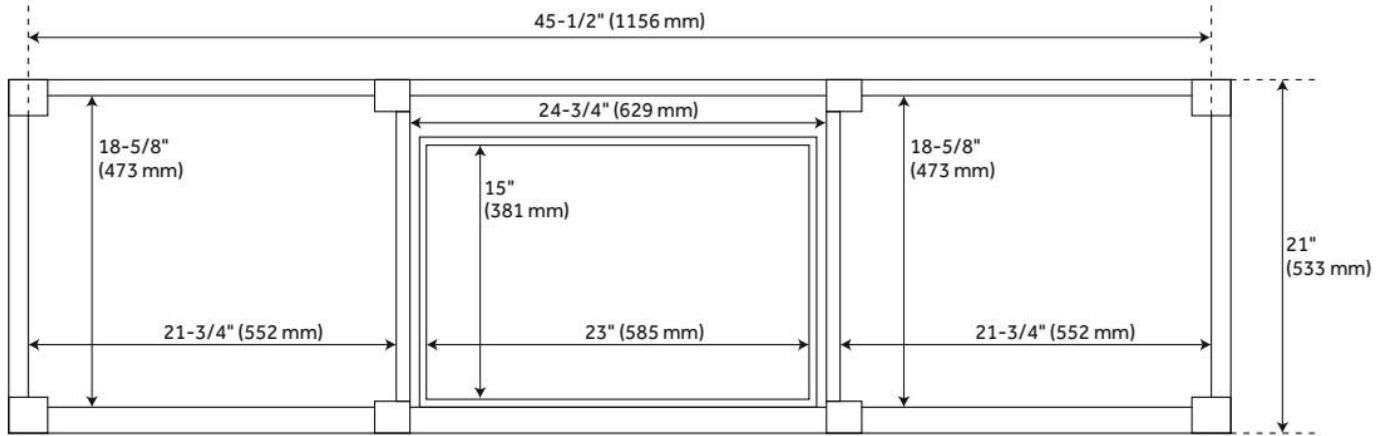

72" ELMDALE DOUBLE VANITY FOR RECTANGULAR UNDERMOUNT SINKS - WHITE

SKU: 951645-RUMB

Code: SH466390, SH466389, SH465024, SH465027, SH465023, SH465026, SH465028, SH465029, SH465021, SH465031, SH465032, SH465022, SH465025, SH465020, SH465030

REVISED 8/12/2024