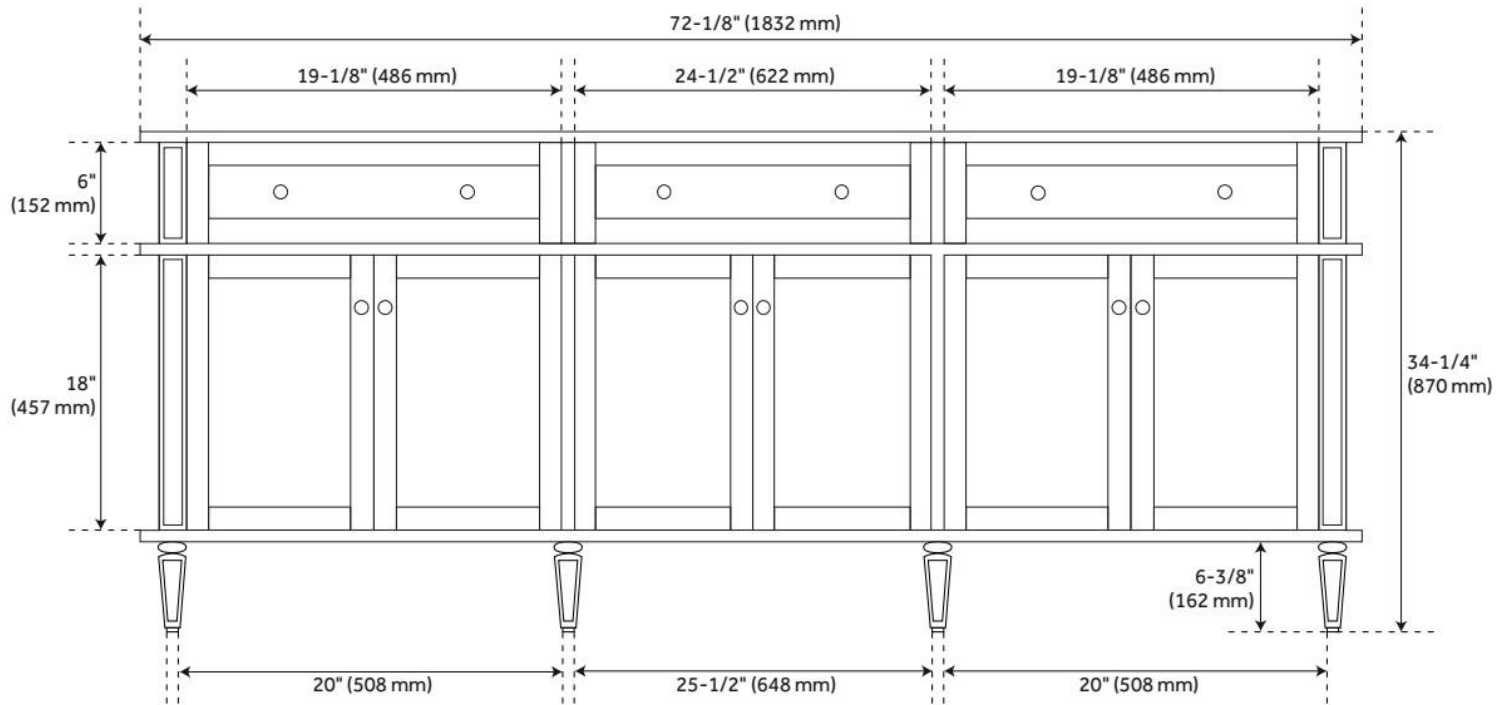

72" ELMDALE DOUBLE VANITY FOR RECTANGULAR UNDERMOUNT SINKS - WHITE

SKU: 951645-RUMB

Code: SH466390, SH466389, SH465024, SH465027, SH465023, SH465026, SH465028, SH465029, SH465021, SH465031, SH465032, SH465022, SH465025, SH465020, SH465030

REVISED 8/12/2024