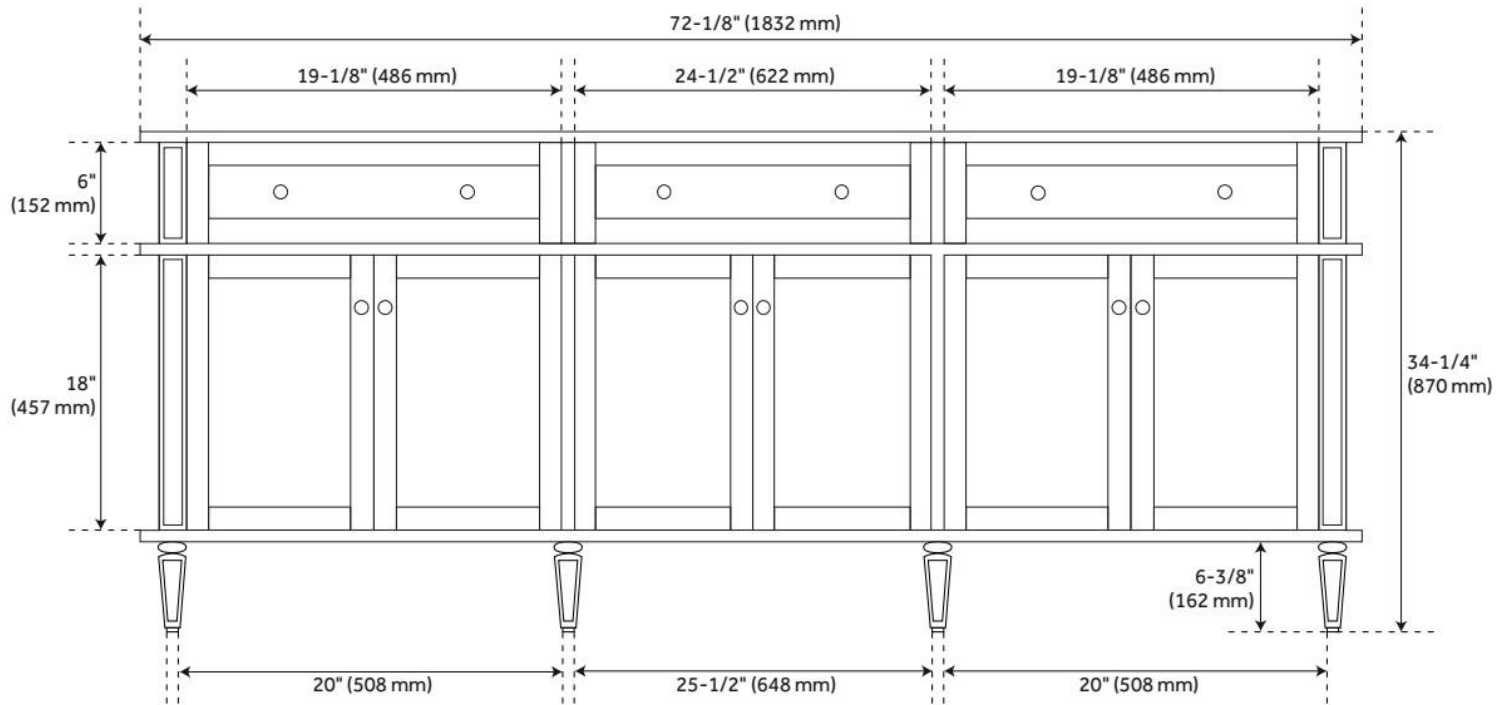

72" ELMDALE DOUBLE VANITY FOR RECTANGULAR UNDERMOUNT SINKS - WHITE

SKU: 951645-RUMB

Code: SH466390, SH466389, SH465024, SH465027, SH465023, SH465026, SH465028, SH465029, SH465021, SH465031, SH465032, SH465022, SH465025, SH465020, SH465030, SH559142

REVISED 11/27/2024