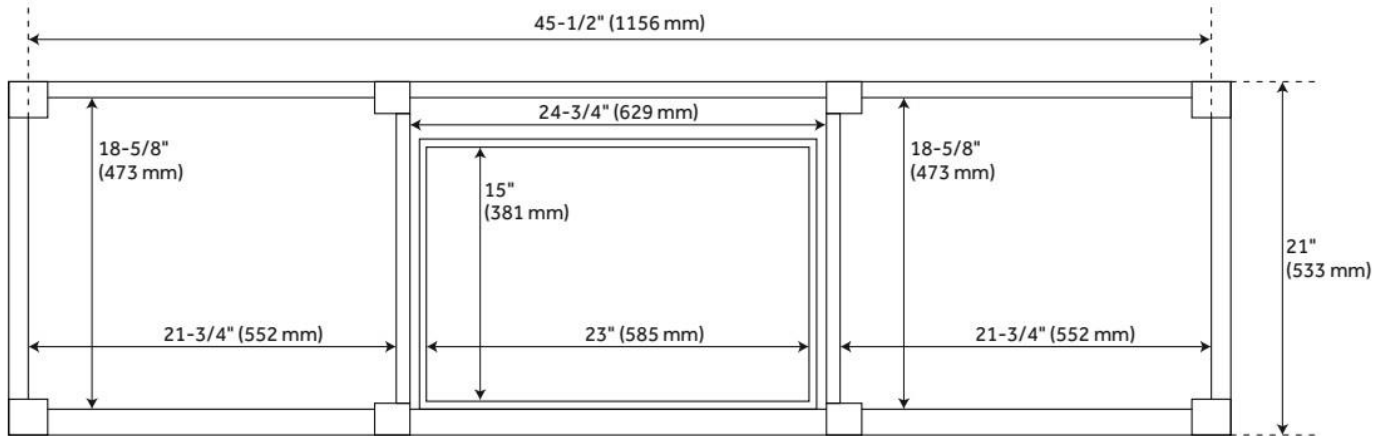

72" ELMDALE DOUBLE VANITY FOR RECTANGULAR UNDERMOUNT SINKS - WHITE

SKU: 951645-RUMB

Code: SH466390, SH466389, SH465024, SH465027, SH465023, SH465026, SH465028, SH465029, SH465021, SH465031, SH465032, SH465022, SH465025, SH465020, SH465030, SH559142

REVISED 11/27/2024