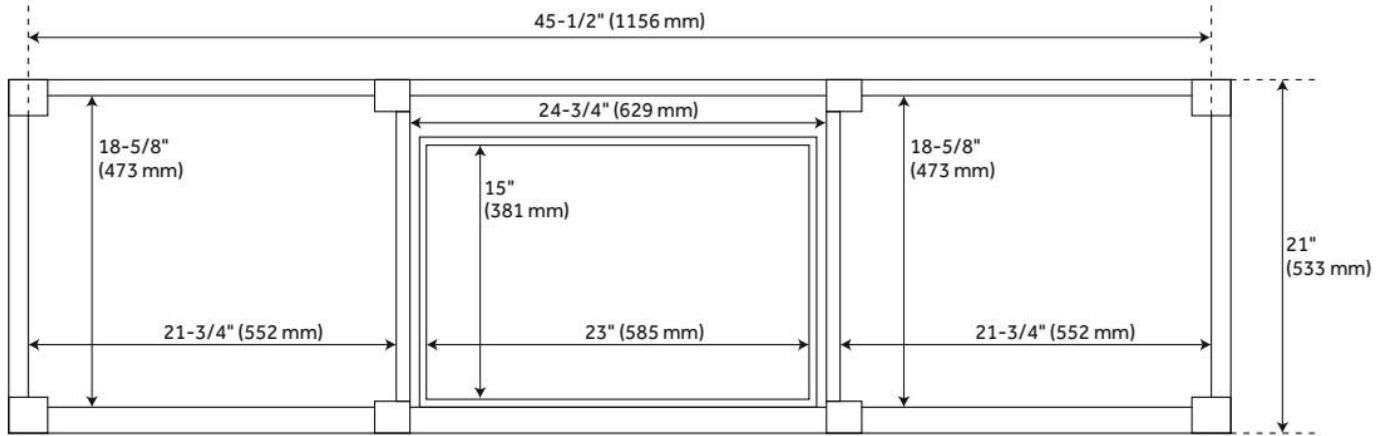

72" ELMDALE DOUBLE VANITY FOR UNDERMOUNT SINKS - WHITE

SKU: 951645-UM

Code: SH465017, SH465016, SH465018, SH465013, SH465015, SH465019, SH465012

REVISED 8/6/2024