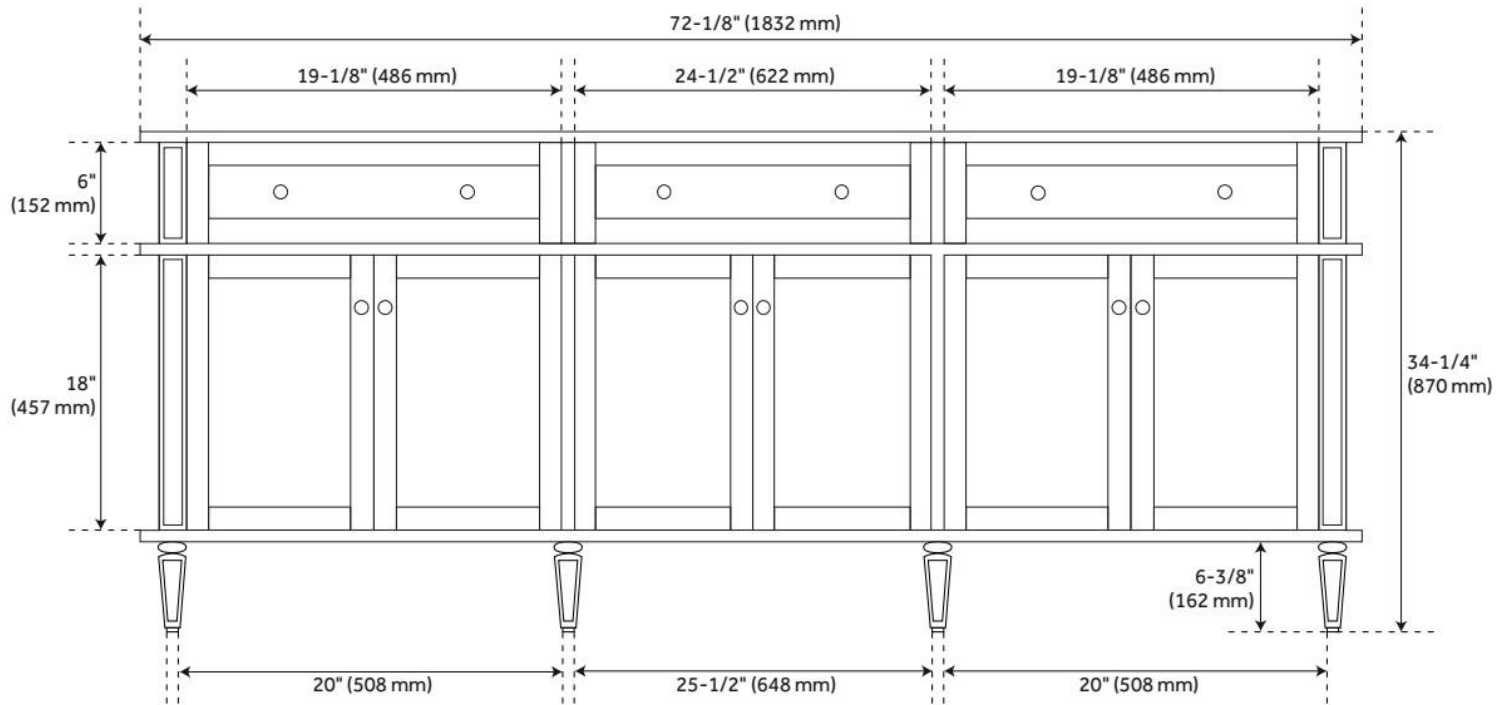

72" ELMDALE DOUBLE VANITY FOR UNDERMOUNT SINKS - WHITE

SKU: 951645-UM

Code: SH465017, SH465016, SH465018, SH465013, SH465015, SH465019, SH465012

REVISED 8/6/2024