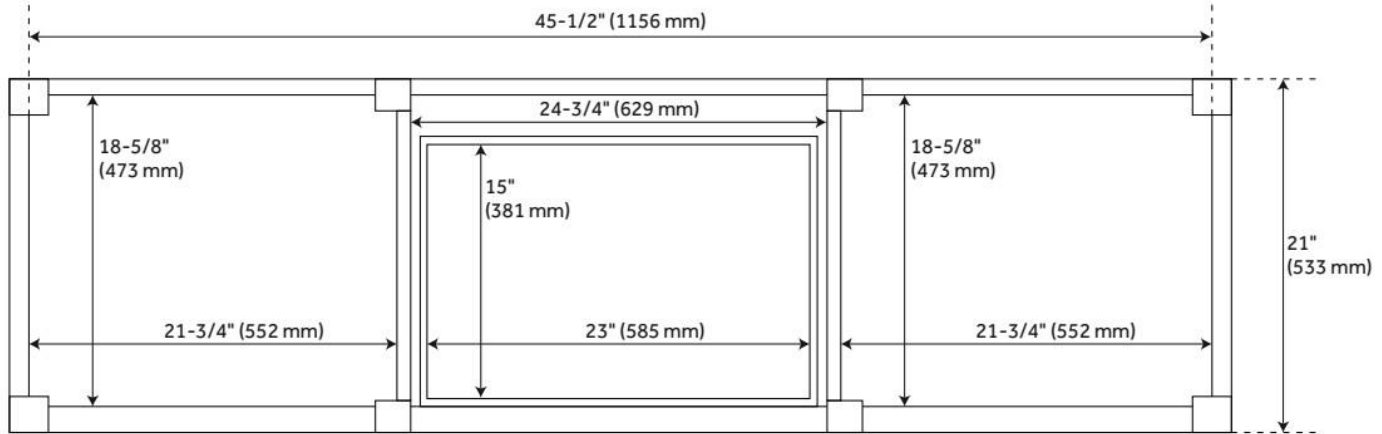

72" ELMDALE DOUBLE VANITY FOR RECTANGULAR UNDERMOUNT SINKS - ANTIQUE BROWN

SKU: 951650-RUMB

Code: SH466392, SH466391, SH465066, SH465069, SH465065, SH465068, SH465070, SH465071, SH465063, SH465073, SH465074, SH465064, SH465067, SH465062, SH465072, SH559144

REVISED 11/27/2024