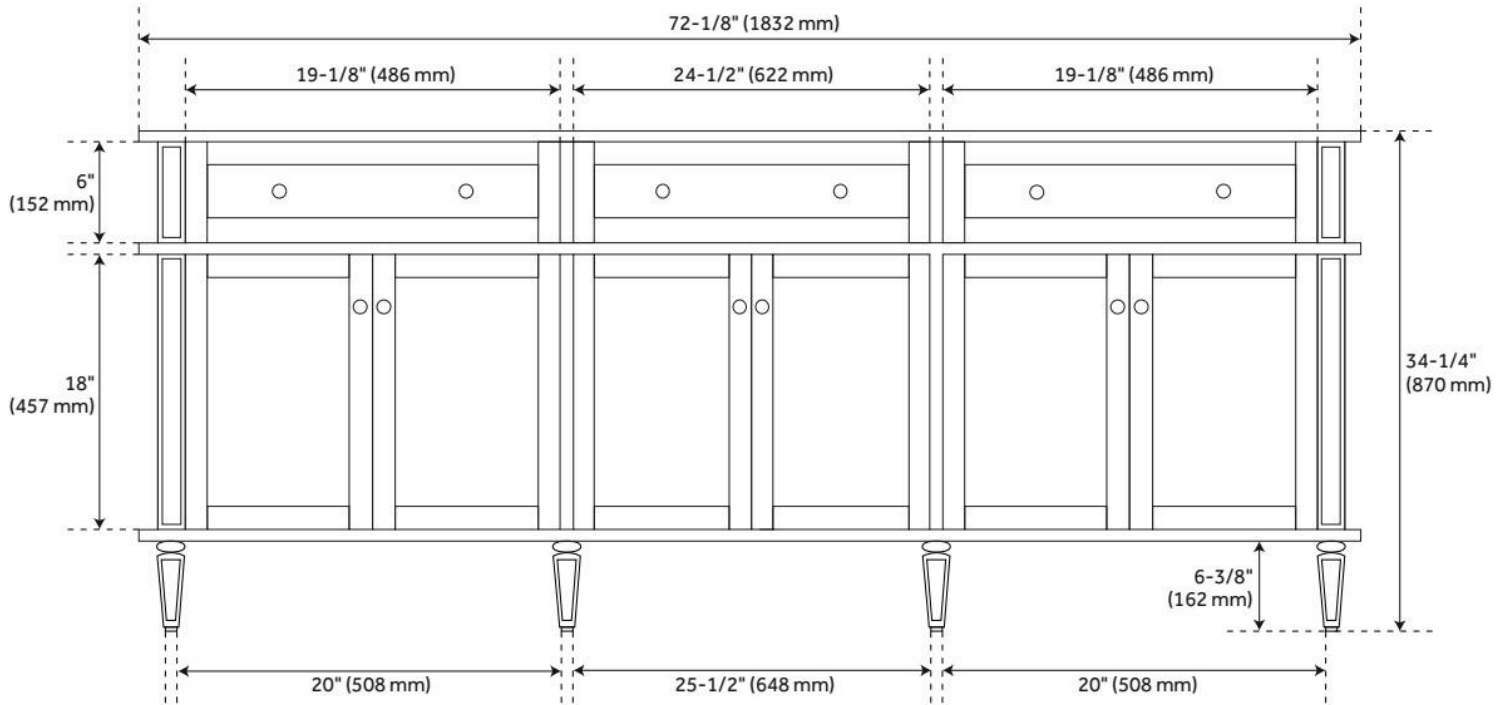

72" ELMDALE DOUBLE VANITY FOR RECTANGULAR UNDERMOUNT SINKS - ANTIQUE BROWN

SKU: 951650-RUMB

Code: SH466392, SH466391, SH465066, SH465069, SH465065, SH465068, SH465070, SH465071, SH465063, SH465073, SH465074, SH465064, SH465067, SH465062, SH465072, SH559144

REVISED 11/27/2024