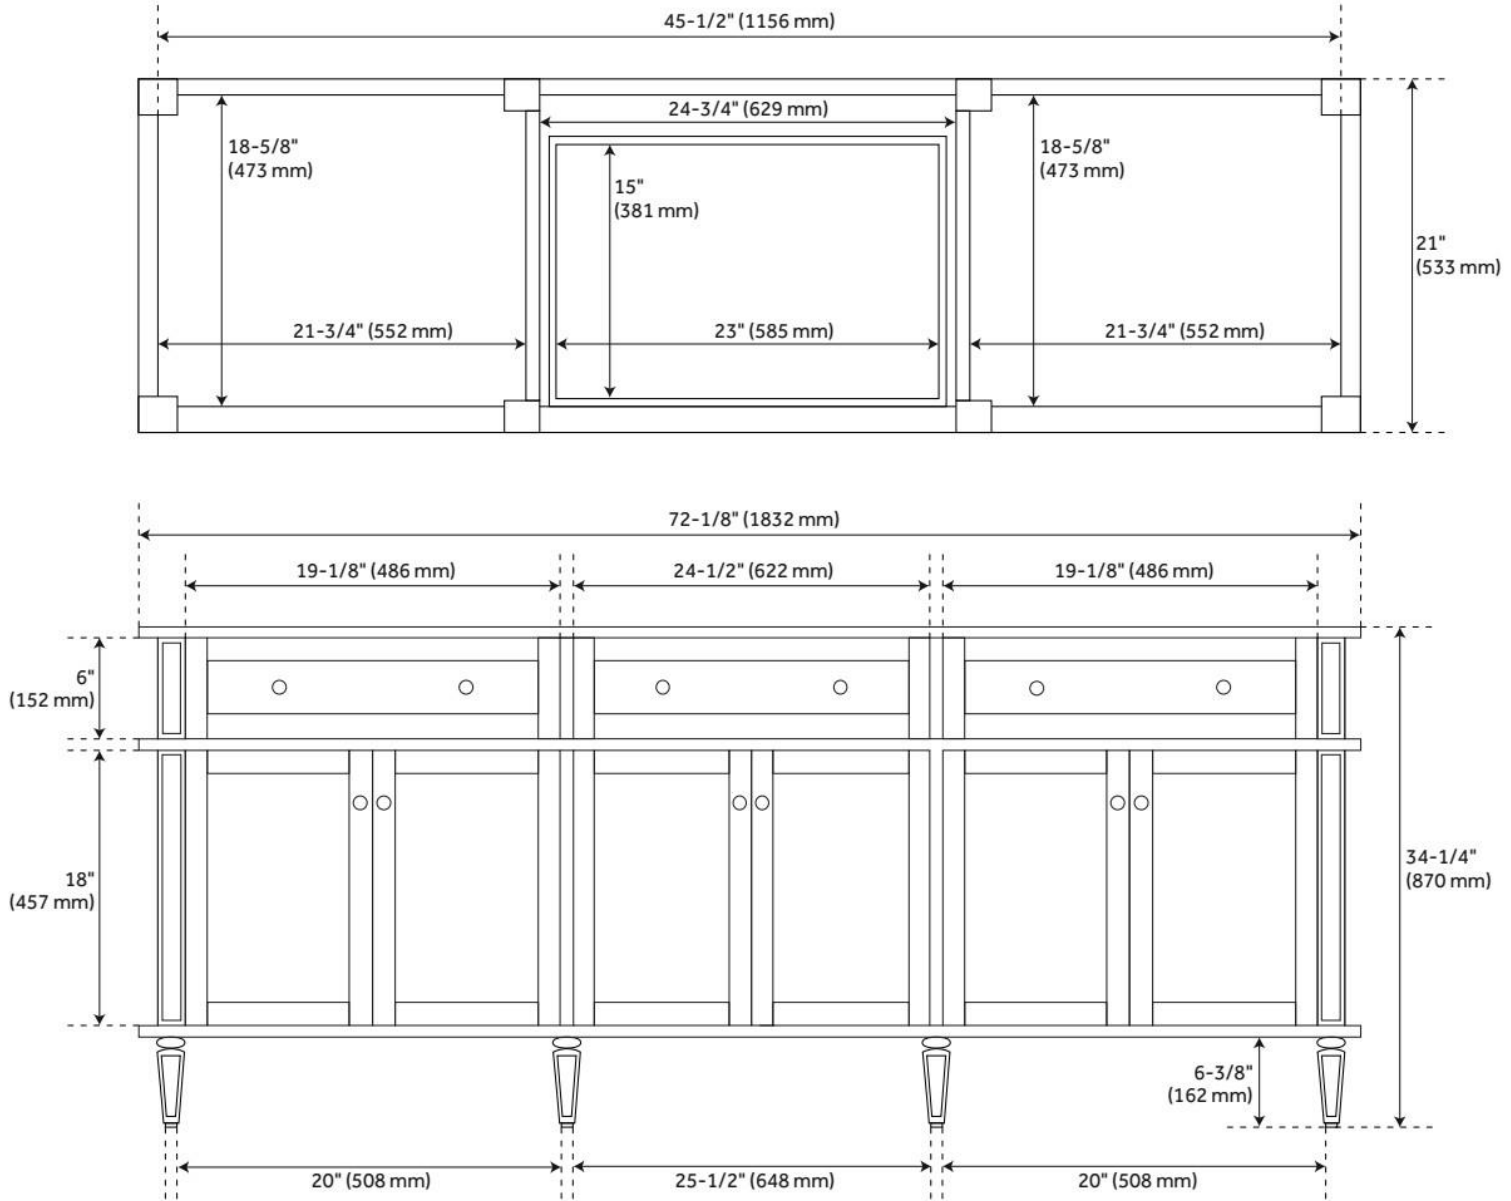

72" ELMDALE DOUBLE VANITY FOR UNDERMOUNT SINKS - ANTIQUE BROWN

SKU: 951650-UM

Code: SH465059, SH465058, SH465060, SH465055, SH465057, SH465061, SH465054

FEATURES

Material: Mahogany
Product Finish: Antique Brown
Number of Doors: 6
Number of Drawers: 4
Dovetail Drawers: Yes
Hardware Finish: Antique Brass
Built-In Adjusters: Yes

LISTED ID: 506895

ADDITIONAL FEATURES

- Includes a matching backsplash and a white porcelain sink.
- Granite is A-grade. Polished Carrara Marble is sourced from Italy.
- Each stone top is carved from a single piece of stone and will feature natural variations.
- See Installation Instructions for directions to attach the vanity top and sink.
- All dimensions are ($\pm 1/2"$).
- [Wood finish samples available.](#)

REVISED 8/6/2024

72" ELMDALE DOUBLE VANITY FOR UNDERMOUNT SINKS - ANTIQUE BROWN

SKU: 951650-UM

Code: SH465059, SH465058, SH465060, SH465055, SH465057, SH465061, SH465054

REVISED 8/6/2024